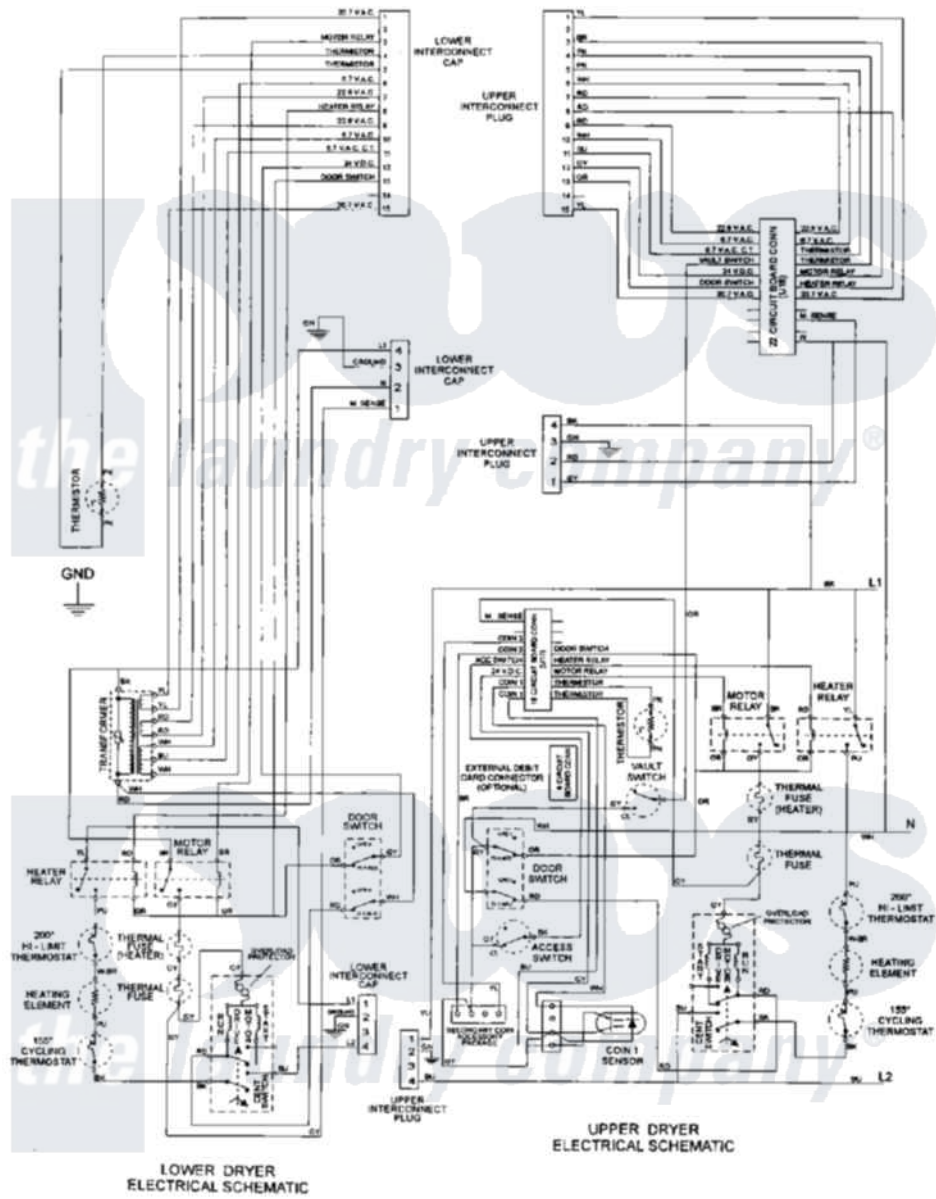

Maytag MHE15PDAZW 07 - WIRING INFORMATION

Maytag [Commercial Maytag MHE15PDAZW Dryer Parts](#) Parts Diagram 07 - WIRING INFORMATION
 Click on the part number to view part

Item	Original Part Number	Replaced By	Status	Part Description
001	NLA		Not Available	WIRING INFORMATION