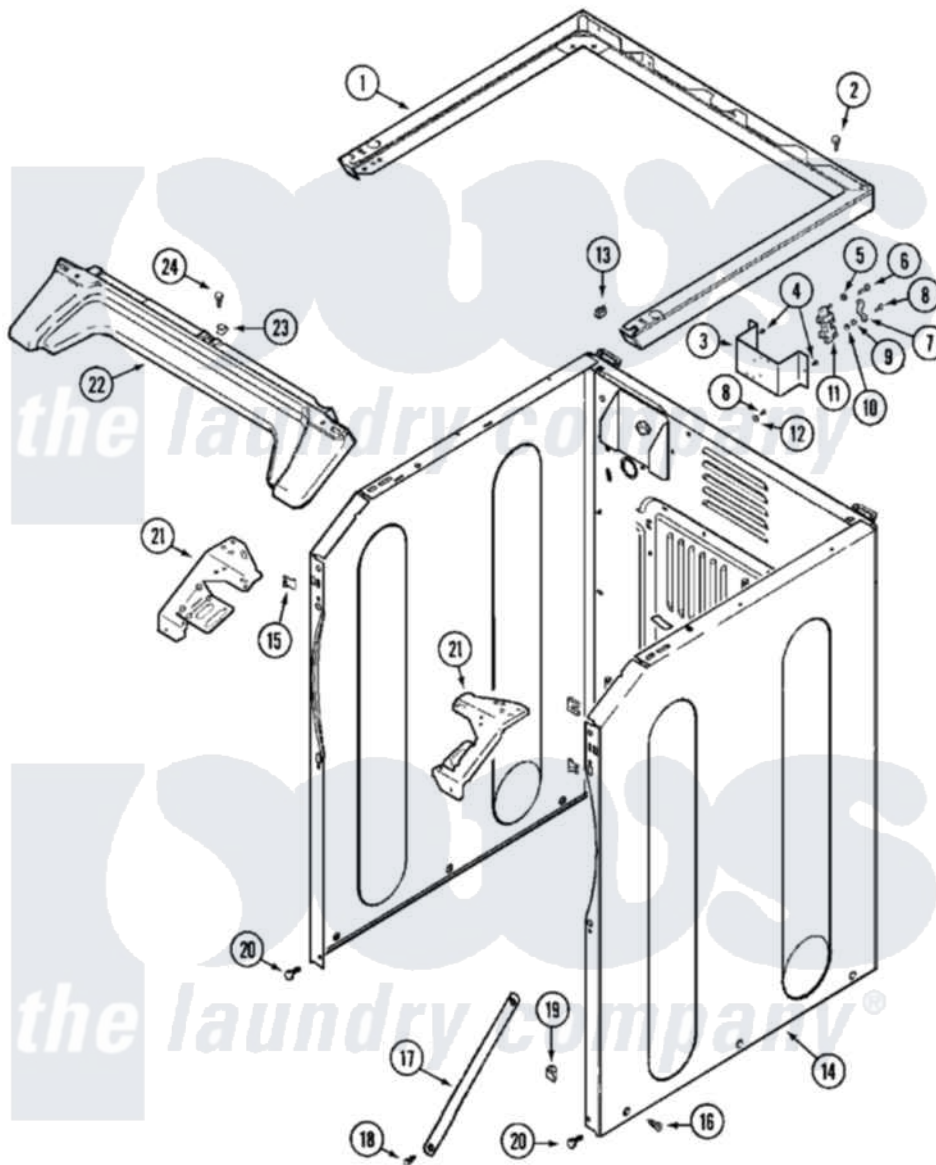

# Maytag MHG15MNAGW 01 - CABINET-FRONT (LOWER)

Maytag Commercial Maytag MHG15MNAGW Dryer Parts Parts Diagram 01 - CABINET-FRONT (LOWER)  
 Click on the part number to view part

Item	Original Part Number	Replaced By	Status	Part Description
001	33002005	<a href="#">33002963</a>		Support, Weld Assembly
002	22001883	<a href="#">214354</a>		Screw, Top Cover To Cabnt.
003	NLA		Not Available	BRACKET, TERMINAL BLOCK---NA
004	<a href="#">22001995</a>			Screw Note: Screw, Tumbler Front And Shroud
005	<a href="#">Y311270</a>			Washer, Terminal Block
006	<a href="#">Y312209</a>	<a href="#">W10001200</a>		Screw
007	<a href="#">Y312184</a>			Strap, Grounding
008	NLA		Not Available	SCREW, GROUND STRAP
009	<a href="#">311484</a>	<a href="#">112432</a>		Nut
010	<a href="#">311093</a>			Washer, Terminal Connection
011	<a href="#">33001244</a>			Block, Terminal
012	NLA		Not Available	WASHER, GROUND LUG
013	<a href="#">22001502</a>			Fastener, U-NUt
014	NLA		Not Available	CABINET (WHT)
015	<a href="#">22002049</a>			Clip Note: Clip, Front Panel

016	<a href="#">213007</a>		Xfor Cabinet See Cabinet, Back
017	22002259	<a href="#">22002767</a>	Brace, Cross
018	<a href="#">22001995</a>		Screw Note: Screw, Tumbler Front And Shroud
019	<a href="#">Y310376</a>		Clip, Door Switch Harness
020	<a href="#">22001995</a>		Screw Note: Screw, Tumbler Front And Shroud
021	<a href="#">33002009</a>		Bracket, Corner
"	33002010	<a href="#">33002473</a>	Bracket, Corner
022	<a href="#">33002011</a>		Cover, Access
023	<a href="#">33002013</a>		Fastener Clip, Access Cover
024	<a href="#">22001995</a>		Screw Note: Screw, Tumbler Front And Shroud
025	<a href="#">33002088</a>		Wire Harness, Main
"	<a href="#">33002089</a>		Wire Harness, Main
026	<a href="#">33001989</a>		Retainer, Vault Switch