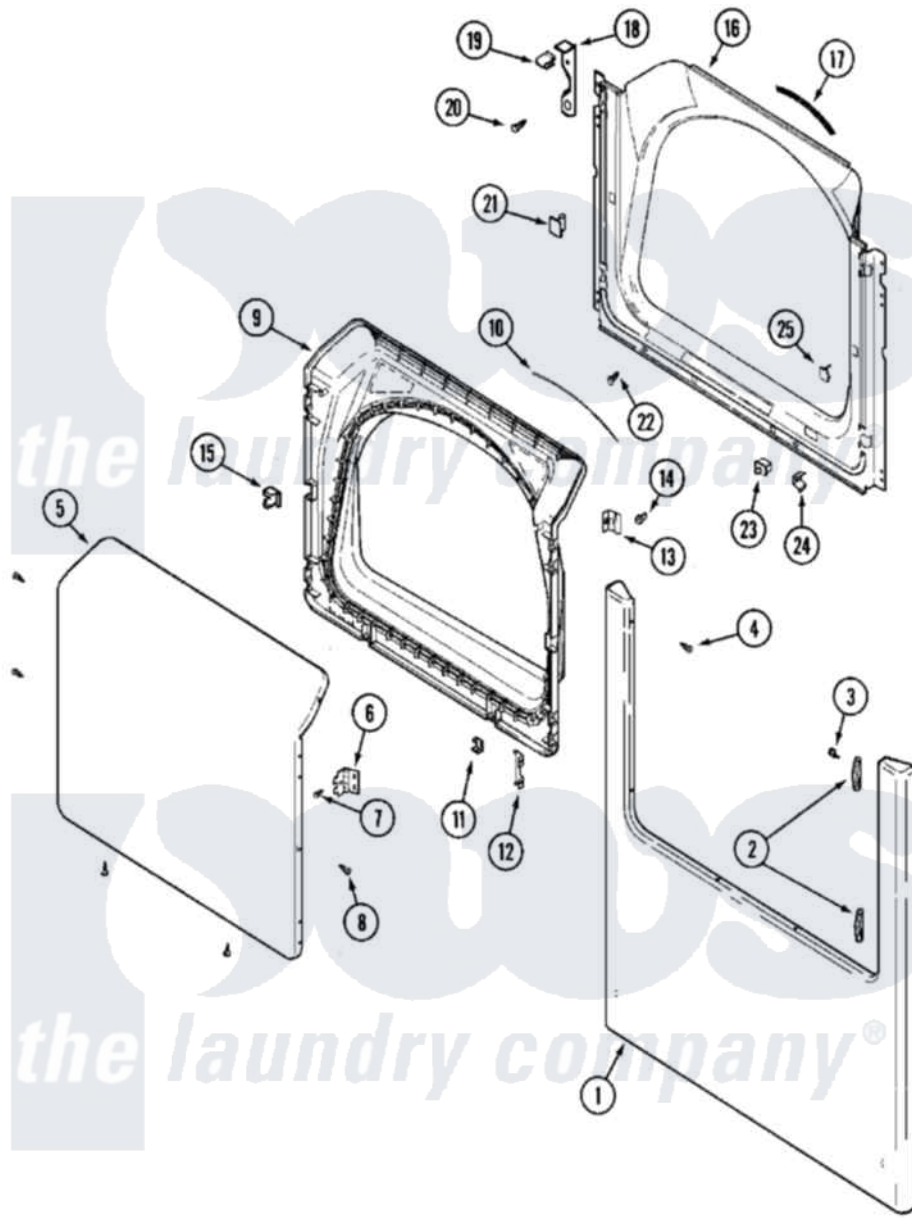

# Maytag MHG15MNAGW 02 - DOOR (LOWER)

Maytag [Commercial Maytag MHG15MNAGW Dryer Parts](#) Parts Diagram 02 - DOOR (LOWER)  
 Click on the part number to view part

Item	Original Part Number	Replaced By	Status	Part Description
001	22002241	<a href="#">22002836</a>		Panel, Front
002	<a href="#">33001764</a>			Cover, Hinge Hole
003	<a href="#">33001846</a>			Screw, Hinge Hole Cover
004	<a href="#">22002243</a>			Screw, Front Panel And Hinge
005	<a href="#">22001979</a>			Door, Outer
006	<a href="#">33001759</a>			Hinge, Door
007	22002062	<a href="#">98006631</a>		Screw
008	<a href="#">22002063</a>			Screw No.8-18AB Wafer Head
009	<a href="#">33001750</a>			Door, Inner/ W Seal
010	<a href="#">33002094</a>			Seal, Door
011	<a href="#">22002039</a>			Clip, Door
012	<a href="#">22002038</a>			Clip, Door
013	<a href="#">33001793</a>			Bracket, Strike
014	<a href="#">33001761</a>			Strike, Door
015	<a href="#">33001763</a>			Plug, Inner Door
016	<a href="#">33001778</a>			Shroud

017	<a href="#">33001767</a>		Seal, Shroud
018	<a href="#">22002991</a>		Kit, Access Cover Hook
019	<a href="#">33002037</a>		Fastener, Access Cover Hook
020	<a href="#">22001995</a>		Screw Note: Screw, Tumbler Front And Shroud
021	33001791	<a href="#">306436</a>	Door Latch Kit--W
022	<a href="#">33001768</a>		Screw, Shroud Note: Screw, Shroud And Outlet Duct
023	<a href="#">33002239</a>		Switch, Door
024	<a href="#">33001760</a>		Bracket, Hinge
025	Y304578	<a href="#">LA-1003</a>	Door Catch Kit