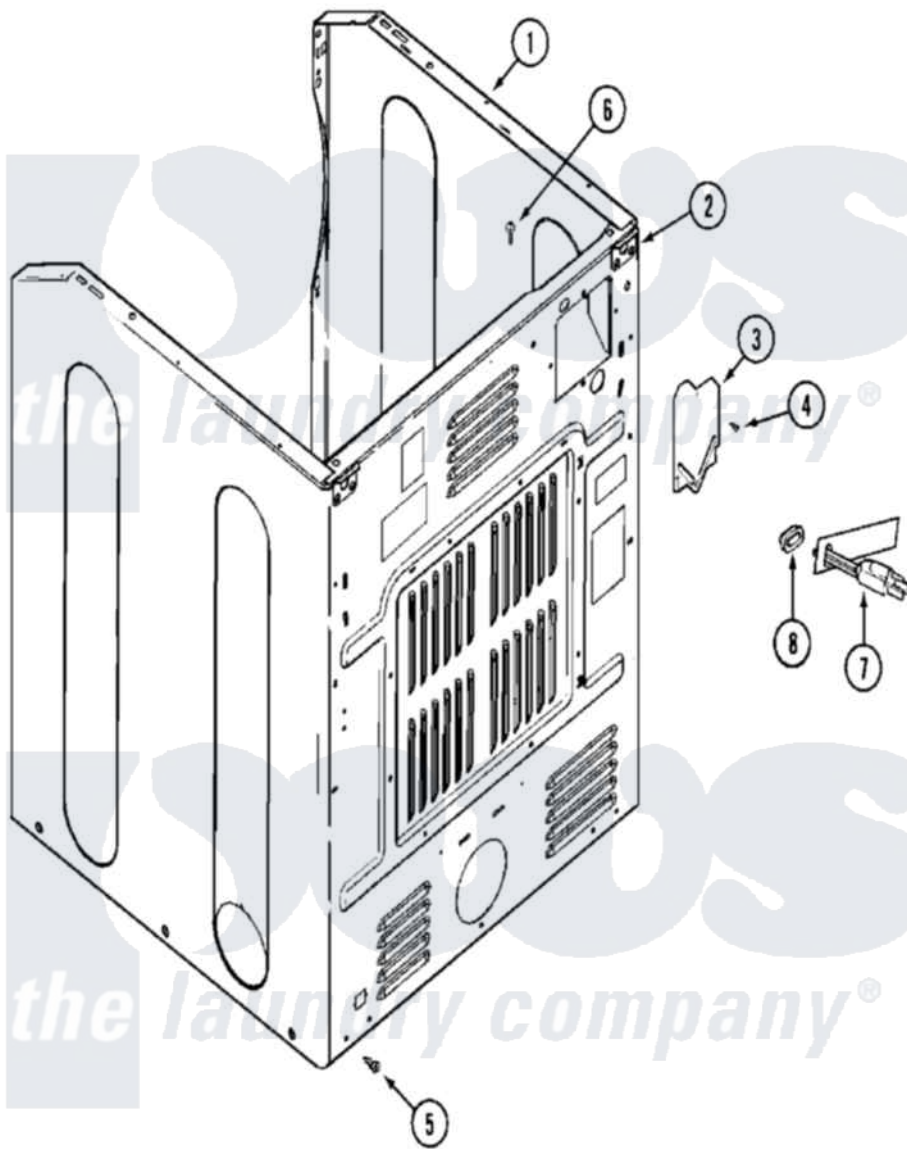

# Maytag MHG15MNAGW 03 - CABINET-REAR

Maytag [Commercial Maytag MHG15MNAGW Dryer Parts](#) Parts Diagram 03 - CABINET-REAR  
 Click on the part number to view part

Item	Original Part Number	Replaced By	Status	Part Description
001	NLA		Not Available	CABINET (WHT-LWR)
"	NLA		Not Available	PLUG, HOLE
002	NLA		Not Available	BRACKET, CABINET HINGE
003	<a href="#">33001795</a>			Cover, Terminal Block
004	<a href="#">22001995</a>			Screw Note: Screw, Tumbler Front And Shroud
005	<a href="#">22001995</a>			Screw Note: Screw, Tumbler Front And Shroud
006	210186	<a href="#">3370225</a>		Screw
007	33001819		Not Available	CORD, POWER (AS WRAPPED)
008	<a href="#">216183</a>			Grommet, Cord Export