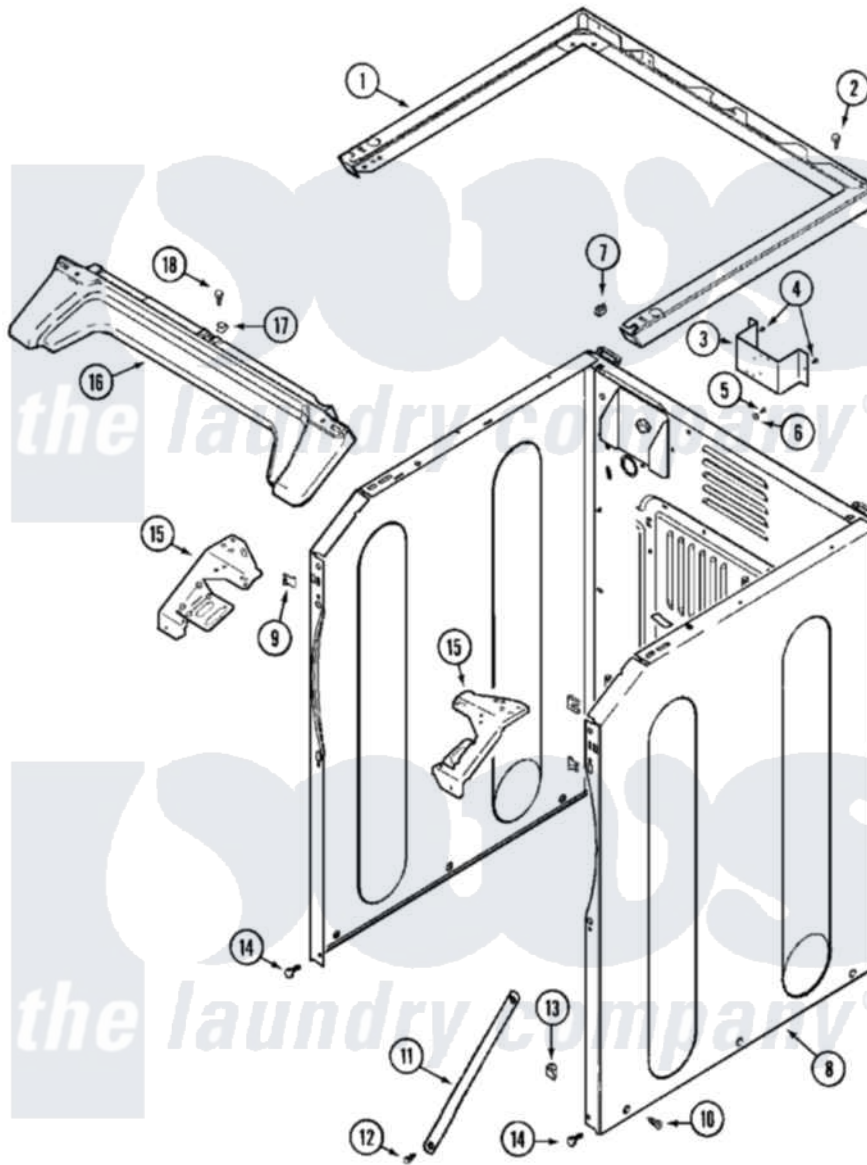

Maytag MHG15MNAWW 01 - CABINET-FRONT (LOWER)

Maytag Commercial Maytag MHG15MNAWW Dryer Parts Parts Diagram 01 - CABINET-FRONT (LOWER)
 Click on the part number to view part

Item	Original Part Number	Replaced By	Status	Part Description
001	33002005	33002963		Support, Weld Assembly
002	22001883	214354		Screw, Top Cover To Cabnt.
003	NLA		Not Available	BRACKET, TERMINAL BLOCK---NA
004	22001995			Screw Note: Screw, Tumbler Front And Shroud
005	NLA		Not Available	SCREW, GROUND LUG
006	NLA		Not Available	WASHER, GROUND LUG
007	22001502			Fastener, U-NUt
008	NLA		Not Available	CABINET (WHT)
009	22002049			Clip Note: Clip, Front Panel
010	213007			Xfor Cabinet See Cabinet, Back
011	22002259	22002767		Brace, Cross
012	22001995			Screw Note: Screw, Tumbler Front And Shroud
013	Y310376			Clip, Door Switch Harness
014	22001995			Screw Note: Screw, Tumbler

014	22001995	Front And Shroud
015	33002009	Bracket, Corner
"	33002010	33002473 Bracket, Corner
016	33002011	Cover, Access
017	33002013	Fastener Clip, Access Cover
018	22001995	Screw Note: Screw, Tumbler Front And Shroud
019	33001989	Retainer, Vault Switch
020	33002085	Wire Harness, Main