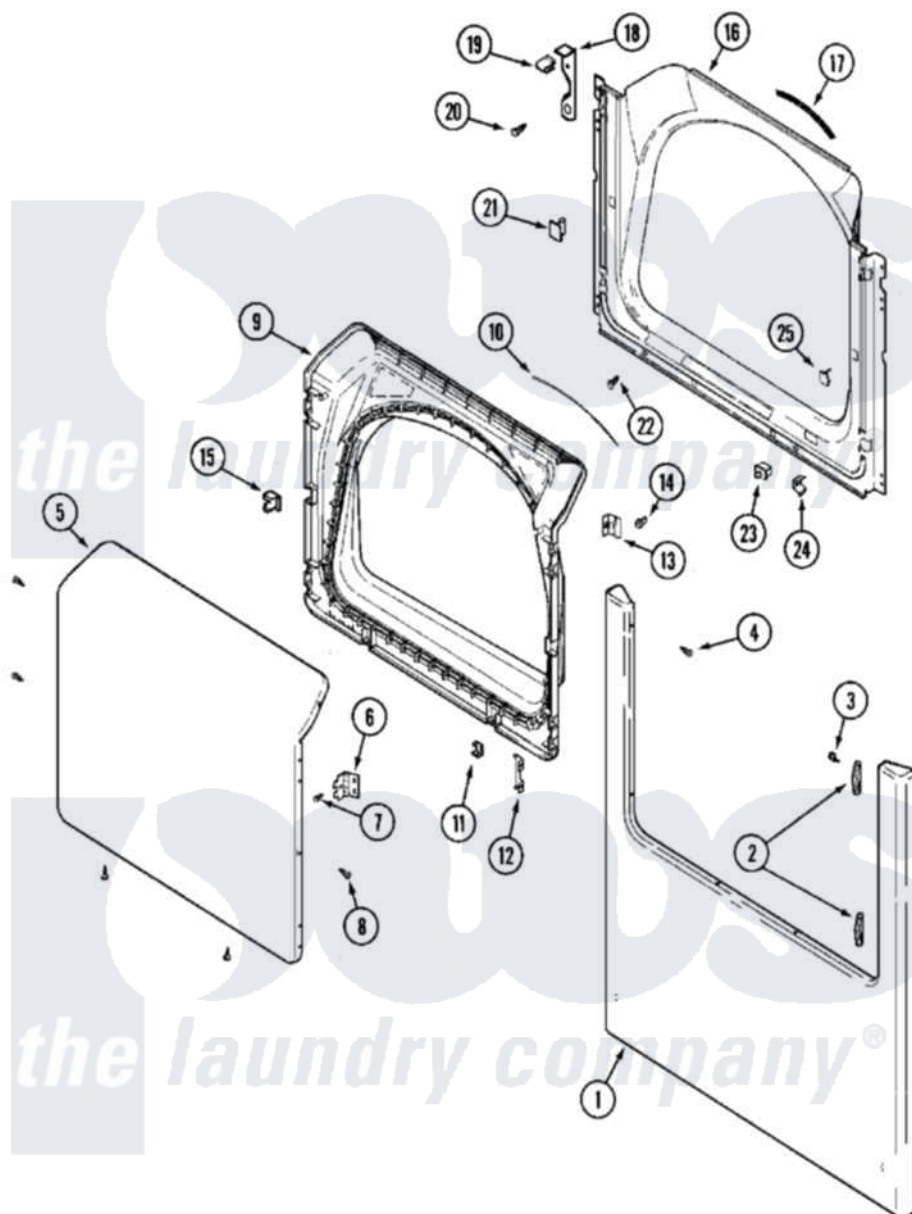

# Maytag MHG15MNAWW 02 - DOOR (LOWER)

Maytag [Commercial Maytag MHG15MNAWW Dryer Parts](#) Parts Diagram 02 - DOOR (LOWER)  
 Click on the part number to view part

Item	Original Part Number	Replaced By	Status	Part Description
001	22002241	<a href="#">22002836</a>		Panel, Front
002	<a href="#">33001764</a>			Cover, Hinge Hole
003	<a href="#">33001846</a>			Screw, Hinge Hole Cover
004	<a href="#">22002243</a>			Screw, Front Panel And Hinge
005	<a href="#">22001979</a>			Door, Outer
006	<a href="#">33001759</a>			Hinge, Door
007	22002062	<a href="#">98006631</a>		Screw
008	<a href="#">22002063</a>			Screw No.8-18AB Wafer Head
009	<a href="#">33001750</a>			Door, Inner/ W Seal
010	<a href="#">33002094</a>			Seal, Door
011	<a href="#">22002039</a>			Clip, Door
012	<a href="#">22002038</a>			Clip, Door
013	<a href="#">33001793</a>			Bracket, Strike
014	<a href="#">33001761</a>			Strike, Door
015	<a href="#">33001763</a>			Plug, Inner Door
016	<a href="#">33001778</a>			Shroud

017	<a href="#">33001767</a>		Seal, Shroud
018	<a href="#">22002991</a>		Kit, Access Cover Hook
019	<a href="#">33002037</a>		Fastener, Access Cover Hook
020	<a href="#">22001995</a>		Screw Note: Screw, Tumbler Front And Shroud
021	33001791	<a href="#">306436</a>	Door Latch Kit--W
022	<a href="#">33001768</a>		Screw, Shroud Note: Screw, Shroud And Outlet Duct
023	33001509	<a href="#">W10169313</a>	Switch-Dor
024	<a href="#">33001760</a>		Bracket, Hinge
025	Y304578	<a href="#">LA-1003</a>	Door Catch Kit