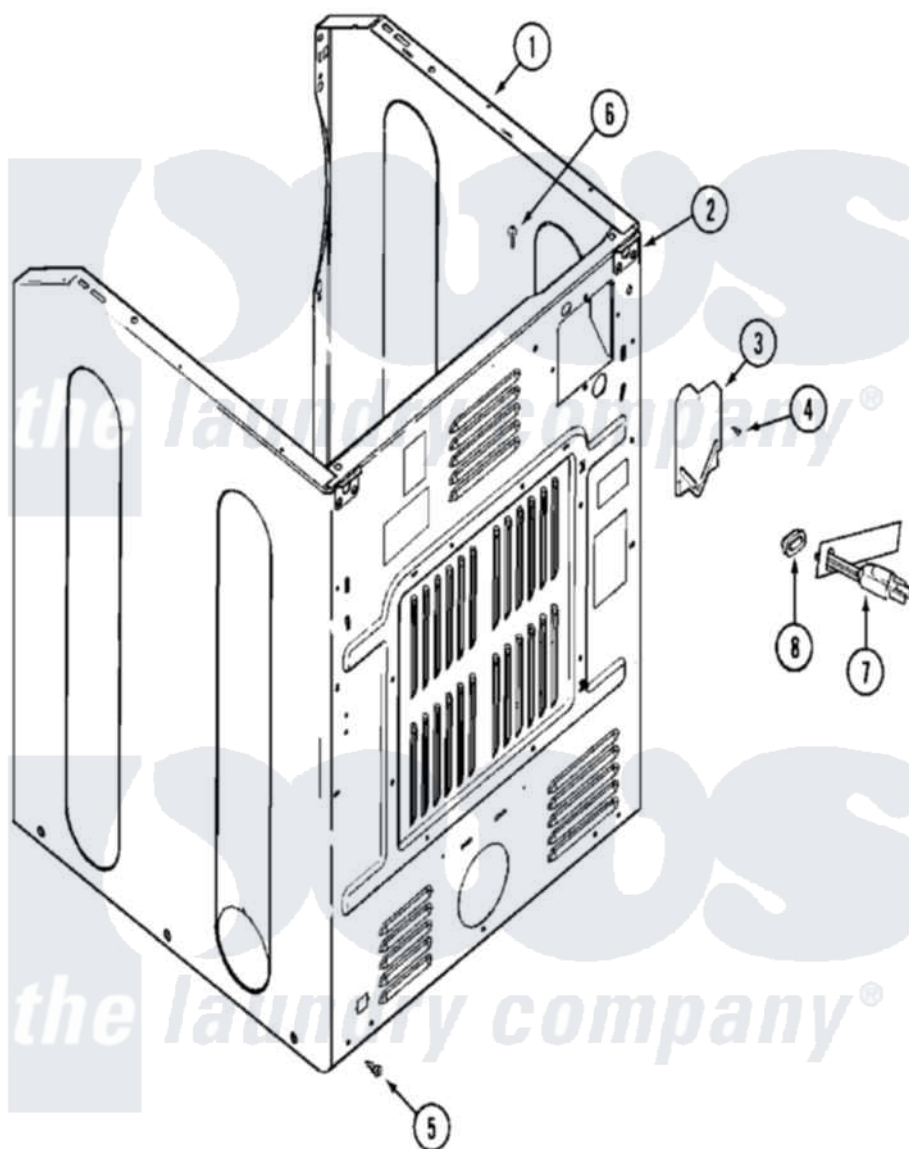

# Maytag MHG15MNAWW 03 - CABINET-REAR

Maytag [Commercial Maytag MHG15MNAWW Dryer Parts](#) Parts Diagram 03 - CABINET-REAR  
 Click on the part number to view part

Item	Original Part Number	Replaced By	Status	Part Description
001	NLA		Not Available	CABINET (WHT-LWR)
"	NLA		Not Available	PLUG, HOLE
002	NLA		Not Available	BRACKET, CABINET HINGE
003	<a href="#">33001795</a>			Cover, Terminal Block
004	<a href="#">22001995</a>			Screw Note: Screw, Tumbler Front And Shroud
005	<a href="#">22001995</a>			Screw Note: Screw, Tumbler Front And Shroud
006	210186	<a href="#">3370225</a>		Screw
007	208784	<a href="#">22003062</a>		Cord, Power
"	22001178	<a href="#">22003062</a>		Cord, Power
008	33002053	<a href="#">211881</a>		Grommet, Cord Part Not Used-Gas Models Only