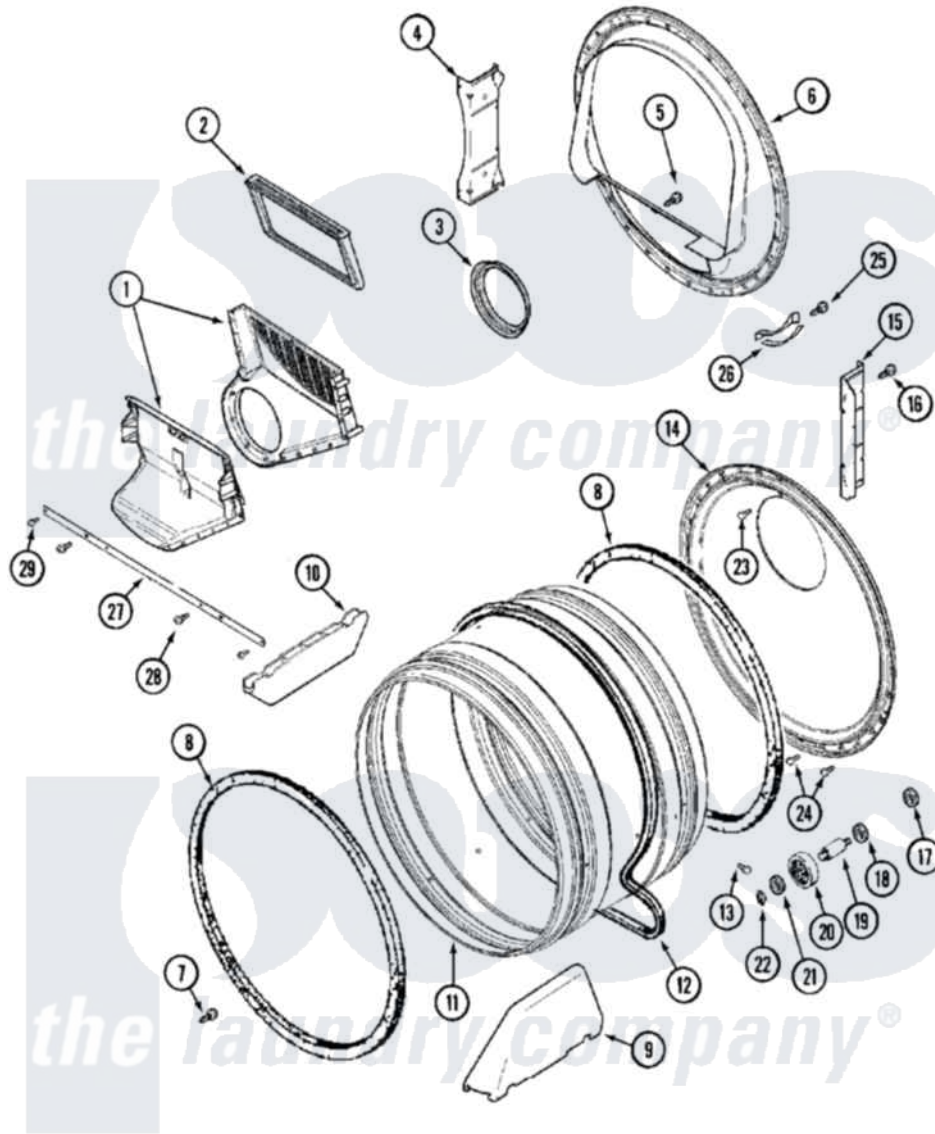

# Maytag MHG15MNAWW 04 - TUMBLER

Maytag [Commercial Maytag MHG15MNAWW Dryer Parts](#) Parts Diagram 04 - TUMBLER  
 Click on the part number to view part

Item	Original Part Number	Replaced By	Status	Part Description
001	<a href="#">33001799</a>			Outlet Duct Assembly Note: Outlet Duct Assembly
002	33001804	<a href="#">33002790</a>		Lint Filter
003	33001758	<a href="#">33002560</a>		Seal, Blower
"	33002082	<a href="#">33002560</a>		Seal, Blower
004	NLA		Not Available	SUPPORT, TUMBLER FRONT
005	NLA		Not Available	SCREW, OUTLET DUCT
006	<a href="#">33001802</a>			Front, Tumbler
007	33001855	<a href="#">33002917</a>		Screw, No.10-16
008	<a href="#">33001807</a>			Seal, Tumbler
009	<a href="#">33002032</a>			Baffle
010	<a href="#">33001755</a>			Baffle
011	33001794	<a href="#">33001889</a>		Tumbler
012	33001777	<a href="#">33002535</a>		V-Belt
013	33001788	<a href="#">33002973</a>		Screw, No.9-15 X 1.00 Hx WS
014	<a href="#">33001801</a>			Back, Tumbler

015	NLA	Not Available	SUPPORT, BACK
016	<a href="#">22001995</a>		Screw Note: Screw, Tumbler Front And Shroud
017	<a href="#">33001443</a>		Nut, Hex
018	Y313347	<a href="#">312535</a>	Washer, Vault Mounting Brk.
019	Y312948	<a href="#">6-3129480</a>	Shaft- Tumbler
020	Y303373	<a href="#">12001541</a>	Drum Roller/Washer Assembly--W
021	<a href="#">312535</a>		Washer, Vault Mounting Brk.
022	410233	<a href="#">9703438</a>	Ring-Retrn
023	<a href="#">210932</a>		Screw, No.8 X 9/16 Ctsk Note: Screw, Inlet Duct
024	22001996	<a href="#">3370225</a>	Screw
025	<a href="#">210720</a>		Rivet, Bearing To Tumbler Fmt
026	<a href="#">306508</a>		Tumbler Bearing Kit ---W
027	<a href="#">33002039</a>		Brace, Tumbler Front
028	<a href="#">33001768</a>		Screw, Shroud Note: Screw, Shroud And Outlet Duct
029	<a href="#">22001995</a>		Screw Note: Screw, Tumbler Front And Shroud