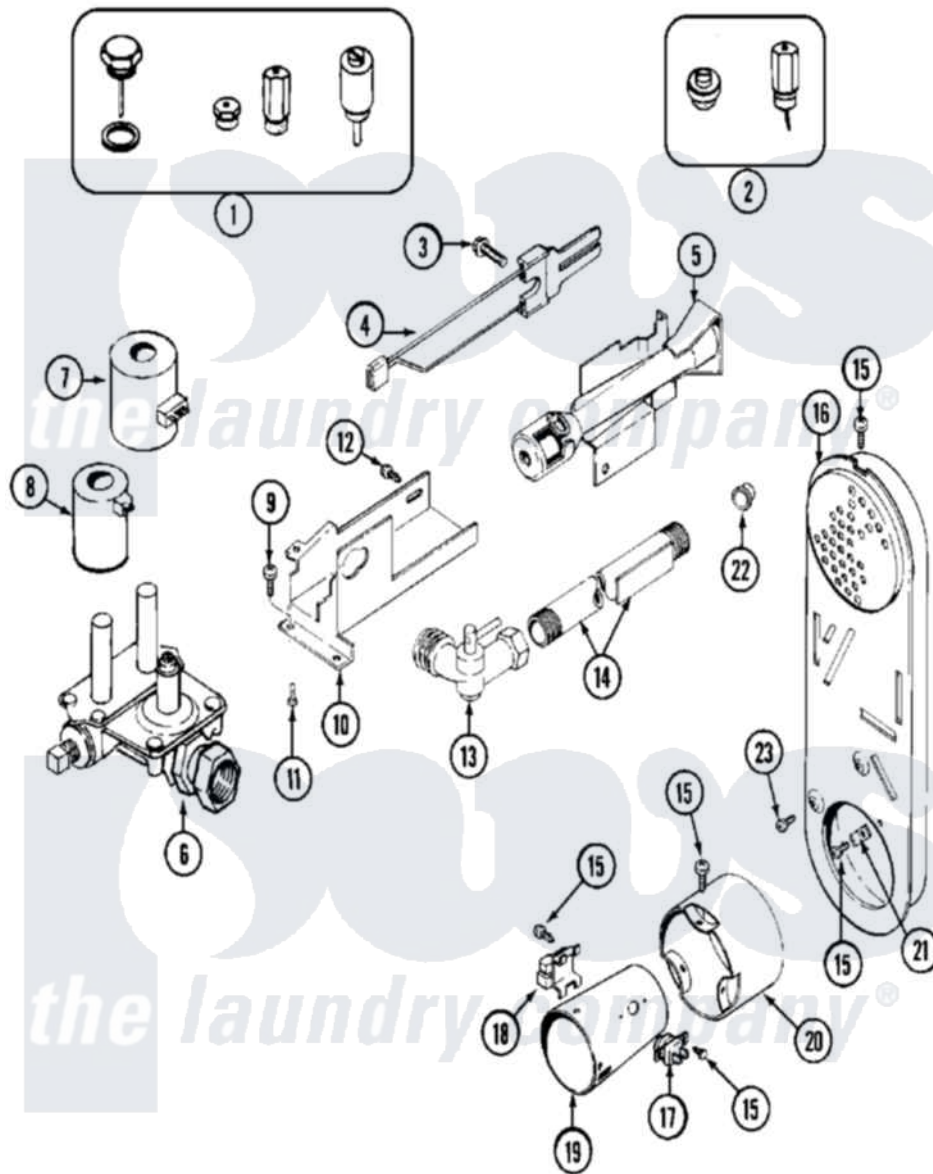

Maytag MHG15MNAWW 05 - GAS VALVE

Maytag [Commercial Maytag MHG15MNAWW Dryer Parts](#) Parts Diagram 05 - GAS VALVE
 Click on the part number to view part

| Item | Original Part Number | Replaced By | Status | Part Description |
|------|--------------------------|---------------------------|---------------|---|
| 001 | Y308378 | W10402145 | | LP Gas Con |
| 002 | Y308377 | | Not Available | CONVERSION KIT (LP TO NATURAL) |
| 003 | 304971 | | | Screw Note: Screw, Igniter |
| 004 | 304970 | 4391996 | | Ignitor |
| 005 | 33001247 | 33002793 | | Burner Assembly |
| 006 | 308345 | | | Valve, Gas |
| " | 33002056 | | Not Available | PLUG, HOLE (UPR) |
| 007 | 306106 | | | Coil, Holding And Booster--W |
| 008 | 306105 | 694540 | | Coil, 60 Hz |
| 009 | Y313561 | | | Screw---NA |
| 010 | NLA | | Not Available | BRACKET, GAS VALVE---NA |
| 011 | 314082 | 90767 | | Screw, 8A X 3/8 HeX Washer Head Tapping |
| " | 314568 | Y313559 | | Screw |
| 012 | 22001995 | | | Screw Note: Screw, Tumbler Front And Shroud |

| | | | |
|-----|--------------------------|-------------------------|--|
| 013 | 306086 | | Angle Shut Off For Gas Valve |
| 014 | 33001735 | | Pipe And Bracket Assembly Series 18 Not Needed Use Vavle |
| 015 | 211294 | 90767 | Screw, 8A X 3/8 HeX Washer Head Tapping |
| 016 | 33001810 | Not Available | DUCT ASSY., INLET (GAS) NOTE: INLET DUCT ASSEMBLY |
| 017 | 305169 | | Thermostat, Hi-Limit Gas |
| 018 | Y303377 | 338906 | Radiant, Sensor |
| 019 | 33001835 | | Cone Assembly, Combustion |
| 020 | Y303841 | | Cone, Extension |
| 021 | Y312890 | | Retainer, Heater Chamber |
| 022 | 33001693 | | Cap, Gas Pipe |
| 023 | 22001996 | 3370225 | Screw |