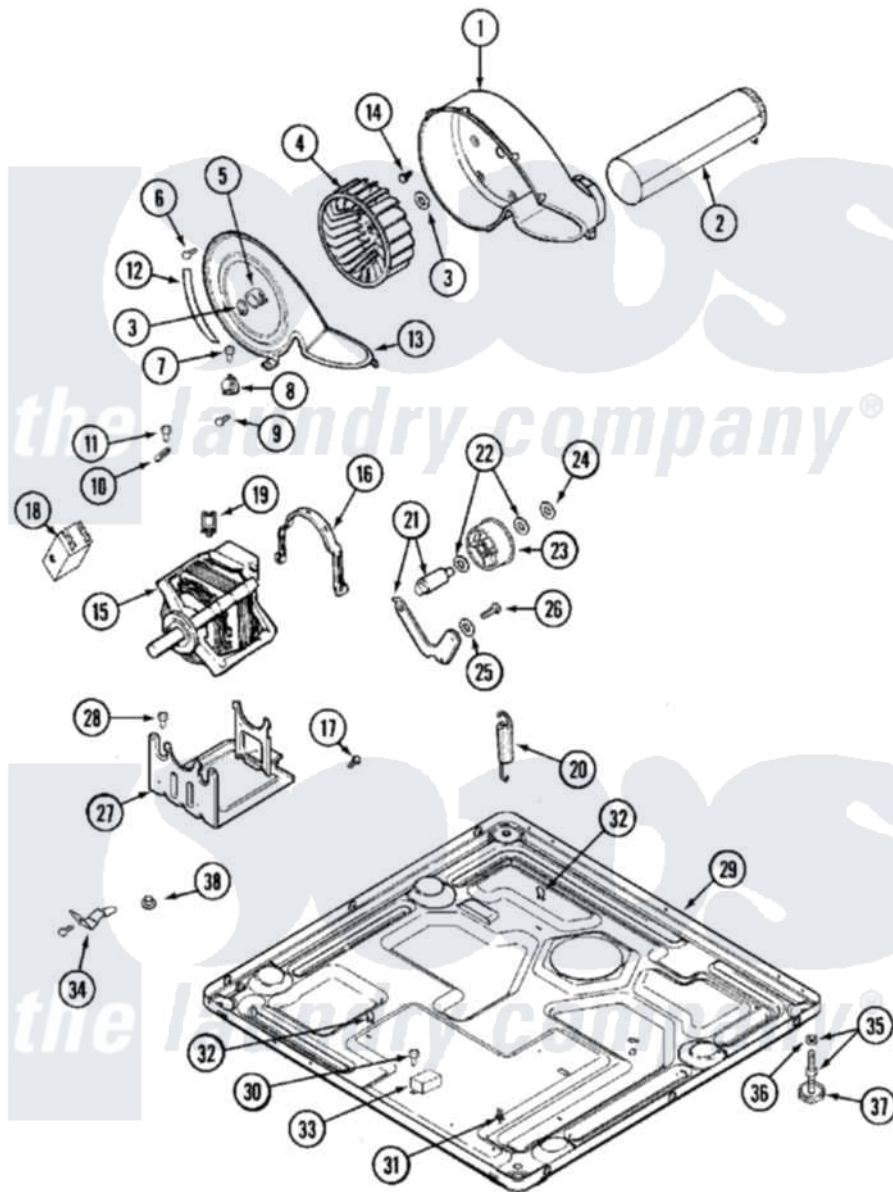

# Maytag MHG15MNAWW 06 - MOTOR DRIVE

Maytag [Commercial Maytag MHG15MNAWW Dryer Parts](#) Parts Diagram 06 - MOTOR DRIVE  
 Click on the part number to view part

Item	Original Part Number	Replaced By	Status	Part Description
001	<a href="#">33001789</a>			Housing, Blower
002	<a href="#">22001995</a>			Screw Note: Screw, Tumbler Front And Shroud
"	<a href="#">33001800</a>			Duct Assembly, Exhaust
003	410233	<a href="#">9703438</a>		Ring-Retrn
004	<a href="#">33001790</a>			Wheel, Blower
005	<a href="#">312967</a>			Clamp, Blower Housing
006	33001855	<a href="#">33002917</a>		Screw, No.10-16
007	<a href="#">Y313561</a>			Screw---NA
008	<a href="#">303392</a>			Thermostat, Cycling
"	<a href="#">306966</a>			Thermostat, Multi-Temp Part Not Used Mdg26ct-MN Only
009	22001996	<a href="#">3370225</a>		Screw
010	<a href="#">33001762</a>			Fuse, Thermal
011	NLA		Not Available	SCREW, THERMAL CUT-OFF
012	NLA		Not Available	SEAL, BLOWER COVER
013	33001796	<a href="#">33002711</a>		Cover, Blower Housing