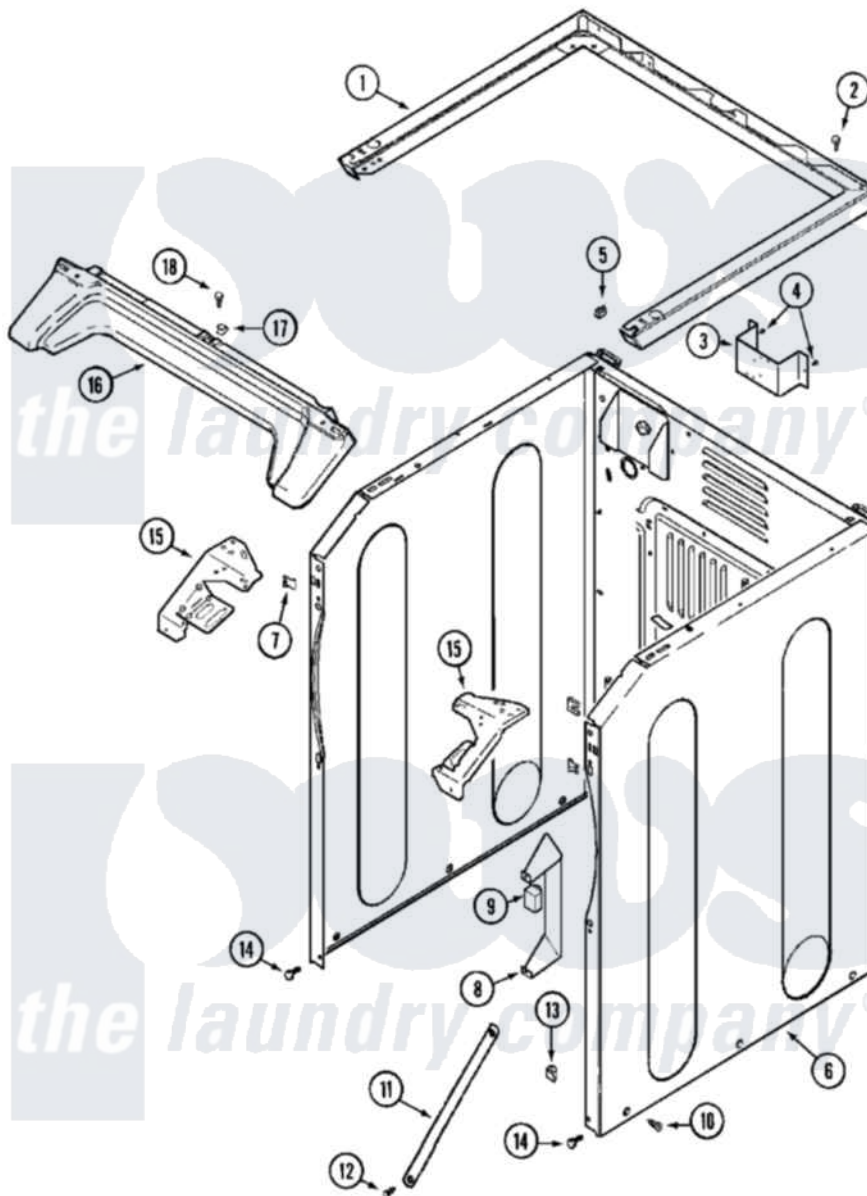

# Maytag MHG15PDAEW 01 - CABINET-FRONT (LOWER)

Maytag Commercial Maytag MHG15PDAEW Dryer Parts Parts Diagram 01 - CABINET-FRONT (LOWER)  
 Click on the part number to view part

Item	Original Part Number	Replaced By	Status	Part Description
001	33002005	<a href="#">33002963</a>		Support, Weld Assembly
002	22001883	<a href="#">214354</a>		Screw, Top Cover To Cabnt.
003	NLA		Not Available	BRACKET, TERMINAL BLOCK---NA
004	<a href="#">22001995</a>			Screw Note: Screw, Tumbler Front And Shroud
005	<a href="#">22001502</a>			Fastener, U-NUt
006	NLA		Not Available	CABINET (WHT)
007	<a href="#">22002049</a>			Clip Note: Clip, Front Panel
008	<a href="#">Y313561</a>			Screw---NA
"	<a href="#">314627</a>			Bracket, Relays
"	Y310632	<a href="#">1163839</a>		Screw
009	<a href="#">206421</a>			Relay, Motor Reversing
"	<a href="#">22001866</a>			Screw, Relay
010	<a href="#">213007</a>			Xfor Cabinet See Cabinet, Back
011	22002259	<a href="#">22002767</a>		Brace, Cross

012	<a href="#">22001995</a>	Screw Note: Screw, Tumbler Front And Shroud
013	<a href="#">Y310376</a>	Clip, Door Switch Harness
014	<a href="#">22001995</a>	Screw Note: Screw, Tumbler Front And Shroud
015	<a href="#">33002009</a>	Bracket, Corner
"	33002010	<a href="#">33002473</a> Bracket, Corner
016	<a href="#">33002011</a>	Cover, Access
017	<a href="#">33002013</a>	Fastener Clip, Access Cover
018	<a href="#">22001995</a>	Screw Note: Screw, Tumbler Front And Shroud
019	<a href="#">33002067</a>	Wire Harness, Main
020	<a href="#">33001989</a>	Retainer, Vault Switch