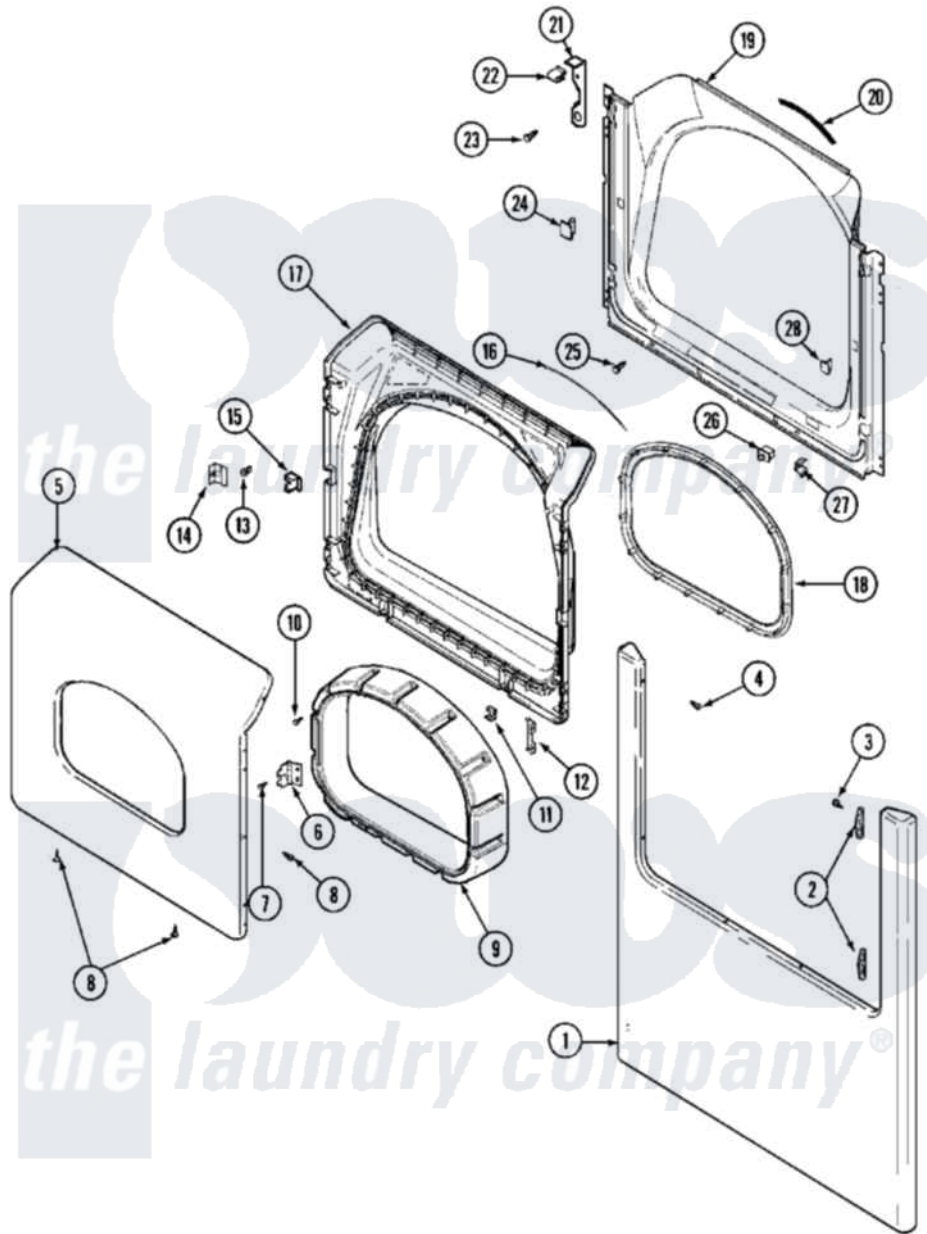

Maytag MHG15PDAEW 02 - DOOR (LOWER)

Maytag [Commercial Maytag MHG15PDAEW Dryer Parts](#) Parts Diagram 02 - DOOR (LOWER)
 Click on the part number to view part

Item	Original Part Number	Replaced By	Status	Part Description
001	22002241	22002836		Panel, Front
002	33001764			Cover, Hinge Hole
003	33001846			Screw, Hinge Hole Cover
004	22002243			Screw, Front Panel And Hinge
005	33002028			Door, Outer
006	33001759			Hinge, Door
007	22002062	98006631		Screw
008	22002063			Screw No.8-18AB Wafer Head
009	33002018	33002780		Door Tunnel W` Handle
010	22002300	9740848		Screw, Mixing Valve Mounting
011	22002039			Clip, Door
012	22002038			Clip, Door
013	33001761			Strike, Door
014	33001793			Bracket, Strike
015	33001763			Plug, Inner Door
016	33002094			Seal, Door

017	33002030		Door, Inner
018	33002022	33002607	Lens, Door
019	33002033		Shroud
020	33001767		Seal, Shroud
021	22002991		Kit, Access Cover Hook
022	33002037		Fastener, Access Cover Hook
023	22001995		Screw Note: Screw, Tumbler Front And Shroud
024	33001791	306436	Door Latch Kit--W
025	33001768		Screw, Shroud Note: Screw, Shroud And Outlet Duct
026	33002250	33002166	Switch, Door
027	33001760		Bracket, Hinge
028	Y304578	LA-1003	Door Catch Kit