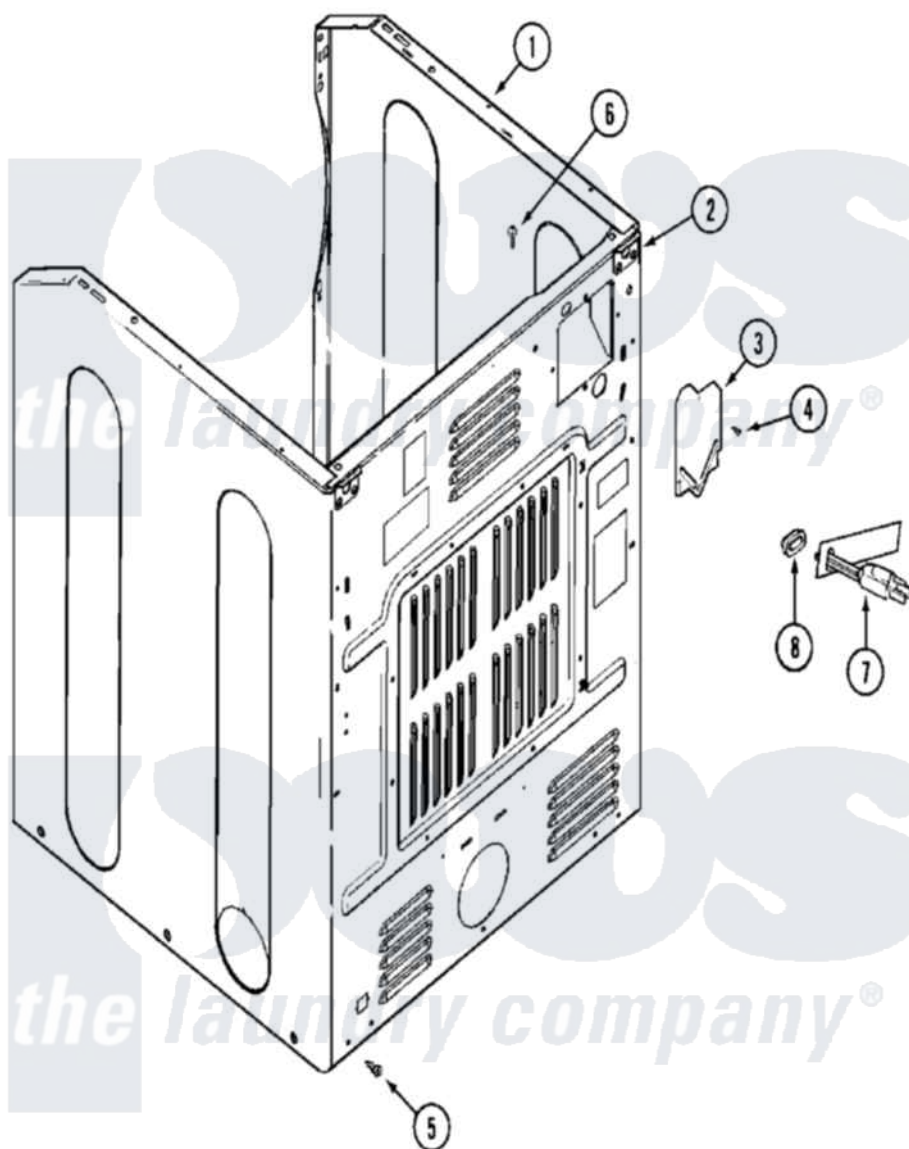

Maytag MHG15PDAEW 03 - CABINET-REAR

Maytag [Commercial Maytag MHG15PDAEW Dryer Parts](#) Parts Diagram 03 - CABINET-REAR
 Click on the part number to view part

| Item | Original Part Number | Replaced By | Status | Part Description |
|------|--------------------------|-------------------------|---------------|---|
| 001 | NLA | | Not Available | CABINET (WHT-LWR) |
| " | Y310376 | | | Clip, Door Switch Harness |
| 002 | NLA | | Not Available | BRACKET, CABINET HINGE |
| 003 | 33001795 | | | Cover, Terminal Block |
| 004 | 22001995 | | | Screw Note: Screw, Tumbler Front And Shroud |
| 005 | 22001995 | | | Screw Note: Screw, Tumbler Front And Shroud |
| 006 | 210186 | 3370225 | | Screw |
| 007 | 208749 | | Not Available | CORD, POWER (EXPORT) |
| 008 | 216183 | | | Grommet, Cord Export |