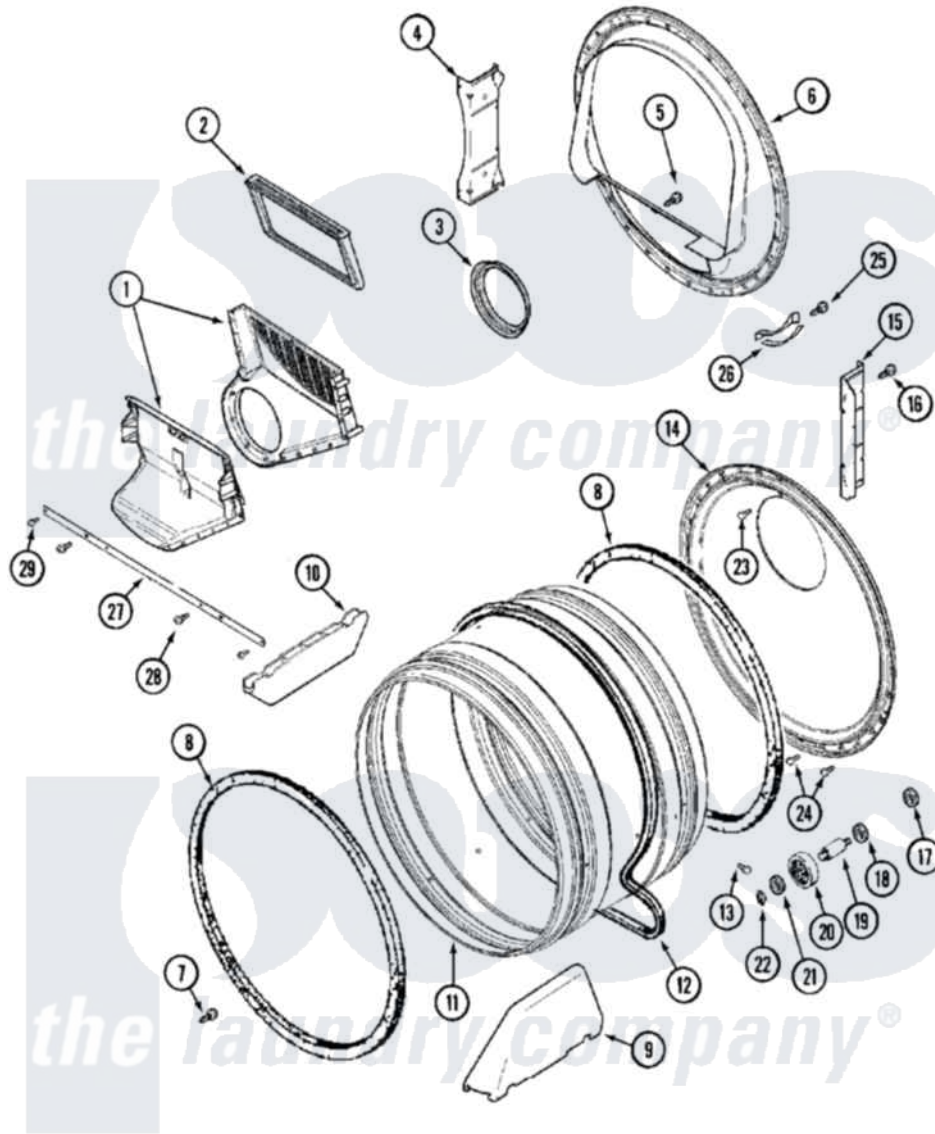

Maytag MHG15PDAEW 04 - TUMBLER

Maytag [Commercial Maytag MHG15PDAEW Dryer Parts](#) Parts Diagram 04 - TUMBLER
 Click on the part number to view part

Item	Original Part Number	Replaced By	Status	Part Description
001	33001799			Outlet Duct Assembly Note: Outlet Duct Assembly
002	33001804	33002790		Lint Filter
003	33001758	33002560		Seal, Blower
004	NLA		Not Available	SUPPORT, TUMBLER FRONT
005	NLA		Not Available	SCREW, OUTLET DUCT
006	33001802			Front, Tumbler
007	33001855	33002917		Screw, No.10-16
008	33001807			Seal, Tumbler
009	33002032			Baffle
010	33001755			Baffle
011	33001794	33001889		Tumbler
012	33001777	33002535		V-Belt
013	33001788	33002973		Screw, No.9-15 X 1.00 Hx WS
014	33001801			Back, Tumbler
015	NLA		Not Available	SUPPORT, BACK

016	22001995		Screw Note: Screw, Tumbler Front And Shroud
017	33001443		Nut, Hex
018	Y313347	312535	Washer, Vault Mounting Brk.
019	Y312948	6-3129480	Shaft- Tumbler
020	Y303373	12001541	Drum Roller/Washer Assembly--W
021	312535		Washer, Vault Mounting Brk.
022	410233	9703438	Ring-Retrn
023	210932		Screw, No.8 X 9/16 Ctsk Note: Screw, Inlet Duct
024	22001996	3370225	Screw
025	210720		Rivet, Bearing To Tumbler Frnt
026	306508		Tumbler Bearing Kit ---W
027	33002039		Brace, Tumbler Front
028	33001768		Screw, Shroud Note: Screw, Shroud And Outlet Duct
029	22001995		Screw Note: Screw, Tumbler Front And Shroud