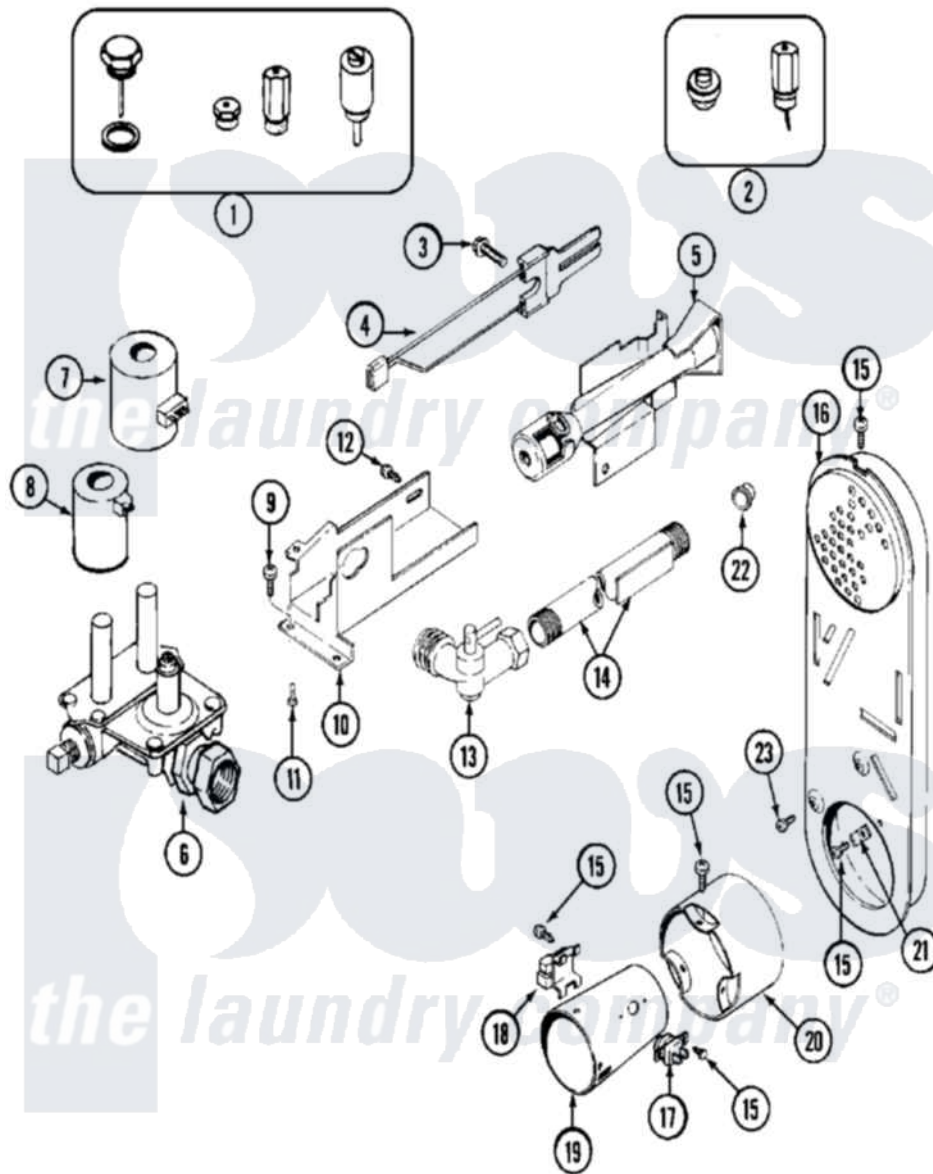

Maytag MHG15PDAEW 05 - GAS VALVE

Maytag [Commercial Maytag MHG15PDAEW Dryer Parts](#) Parts Diagram 05 - GAS VALVE
 Click on the part number to view part

Item	Original Part Number	Replaced By	Status	Part Description
001	Y308378	W10402145		LP Gas Con
002	Y308377		Not Available	CONVERSION KIT (LP TO NATURAL)
003	304971			Screw Note: Screw, Igniter
004	304970	4391996		Ignitor
005	33001247	33002793		Burner Assembly
006	307927			Valve, Gas
"	33002056		Not Available	PLUG, HOLE (UPR)
007	306106			Coil, Holding And Booster--W
008	306105	694540		Coil, 60 Hz
009	Y313561			Screw---NA
010	NLA		Not Available	BRACKET, GAS VALVE---NA
011	314082	90767		Screw, 8A X 3/8 HeX Washer Head Tapping
"	314568	Y313559		Screw
012	22001995			Screw Note: Screw, Tumbler Front And Shroud

013	306086		Angle Shut Off For Gas Valve
014	33001735		Pipe And Bracket Assembly Series 18 Not Needed Use Vavle
015	211294	90767	Screw, 8A X 3/8 HeX Washer Head Tapping
016	33001810	Not Available	DUCT ASSY., INLET (GAS) NOTE: INLET DUCT ASSEMBLY
017	303395		Thermostat, Hi-Limit
018	Y303377	338906	Radiant, Sensor
019	33001946		Cone Assembly, Combustion
020	NLA	Not Available	CONE, EXTENSION (COMBUSTION)
021	Y312890		Retainer, Heater Chamber
022	33001693		Cap, Gas Pipe
023	22001996	3370225	Screw