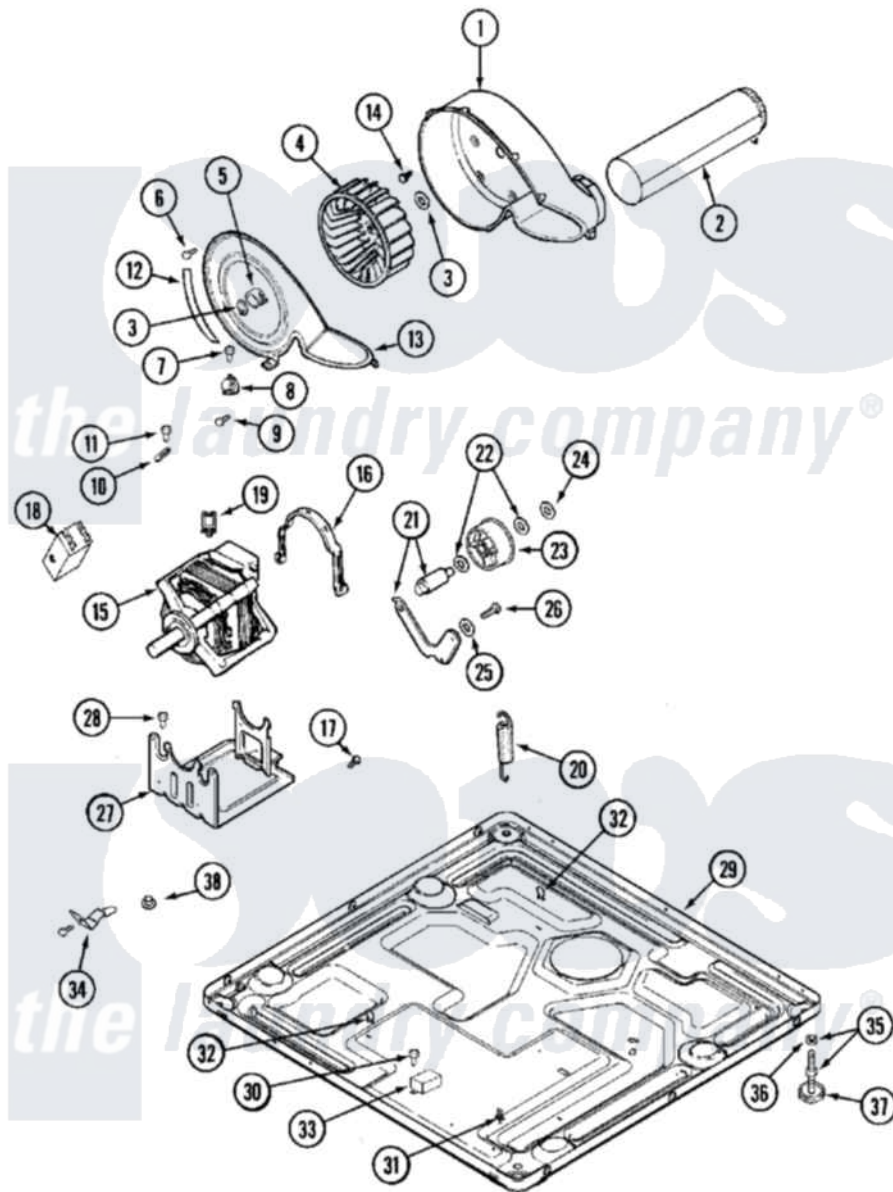

# Maytag MHG15PDAEW 06 - MOTOR DRIVE

Maytag Commercial Maytag MHG15PDAEW Dryer Parts Parts Diagram 06 - MOTOR DRIVE  
 Click on the part number to view part

Item	Original Part Number	Replaced By	Status	Part Description
001	<a href="#">33001789</a>			Housing, Blower
002	<a href="#">22001995</a>			Screw Note: Screw, Tumbler Front And Shroud
"	<a href="#">33001800</a>			Duct Assembly, Exhaust
003	410233	<a href="#">9703438</a>		Ring-Retrn
004	<a href="#">33001790</a>			Wheel, Blower
005	<a href="#">312967</a>			Clamp, Blower Housing
006	33001855	<a href="#">33002917</a>		Screw, No.10-16
007	<a href="#">Y313561</a>			Screw---NA
008	<a href="#">307208</a>			Thermistor, Temp. Control
"	<a href="#">33303391</a>			Thermostat, Cycling
009	22001996	<a href="#">3370225</a>		Screw
010	<a href="#">33001762</a>			Fuse, Thermal
011	NLA		Not Available	SCREW, THERMAL CUT-OFF
012	NLA		Not Available	SEAL, BLOWER COVER
013	33001796	<a href="#">33002711</a>		Cover, Blower Housing
014	314818	<a href="#">1163839</a>		Screw