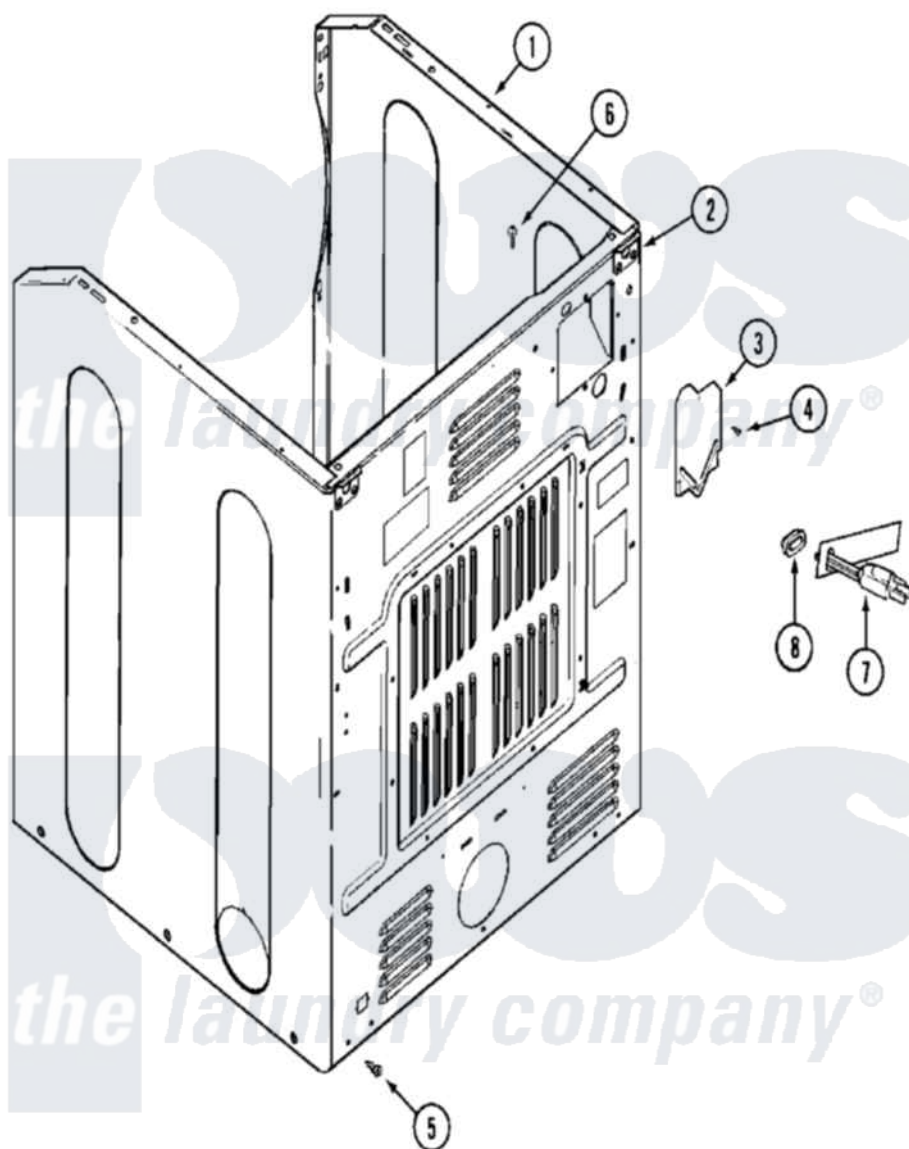

Maytag MHG15PDAGW 03 - CABINET-REAR

Maytag [Commercial Maytag MHG15PDAGW Dryer Parts](#) Parts Diagram 03 - CABINET-REAR
 Click on the part number to view part

| Item | Original Part Number | Replaced By | Status | Part Description |
|------|--------------------------|-------------------------|---------------|---|
| 001 | NLA | | Not Available | CABINET (WHT-LWR) |
| 002 | NLA | | Not Available | BRACKET, CABINET HINGE |
| 003 | 33001795 | | | Cover, Terminal Block |
| 004 | 22001995 | | | Screw Note: Screw, Tumbler Front And Shroud |
| 005 | 22001995 | | | Screw Note: Screw, Tumbler Front And Shroud |
| 006 | 210186 | 3370225 | | Screw |
| 007 | 33001819 | | Not Available | CORD, POWER (AS WRAPPED) |
| 008 | 216183 | | | Grommet, Cord Export |