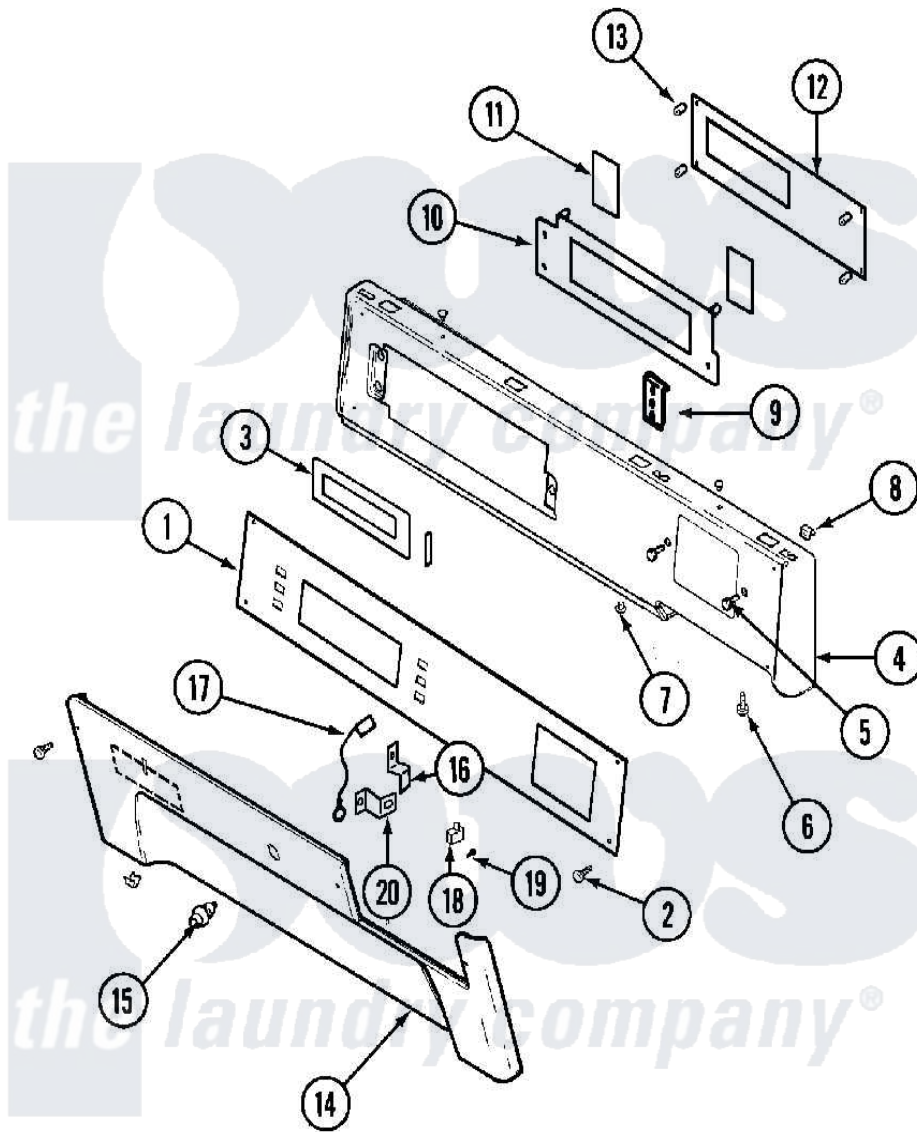

# Maytag MHG15PDAWA 01 - CONTROL PANEL

Maytag [Commercial Maytag MHG15PDAWA Dryer Parts](#) Parts Diagram 01 - CONTROL PANEL  
 Click on the part number to view part

Item	Original Part Number	Replaced By	Status	Part Description
001	33001974		Not Available	OVERLAY, CONTROL PANEL
002	<a href="#">215506</a>			Screw, Control Panel Overlay
003	<a href="#">33001209</a>			Cover, Display
004	33001975	<a href="#">22002457</a>		Panel- Con
"	33001976	<a href="#">33002377</a>		Panel, Control
"	<a href="#">33002003</a>			Fastener Clip, Control Panel
005	22002062	<a href="#">98006631</a>		Screw
"	910186	<a href="#">99002757</a>		Screw
006	<a href="#">215506</a>			Screw, Control Panel Overlay
007	33001132	<a href="#">33002342</a>		Plug, Sifht Hole
"	33001168		Not Available	PLUG, SIGHT HOLE (ALM)
008	<a href="#">33001977</a>			Fastener, Control Panel
009	<a href="#">33001156</a>			Button, Control
010	<a href="#">33001201</a>			Plate, Control Mounting
011	33001200	<a href="#">33002449</a>		Switch, Membrane
012	33001747	<a href="#">33002605</a>		Circuit Board Assembly

013	<a href="#">33001204</a>		Stand-Off, Ccontrol Board
"	<a href="#">912077</a>		Locknut, Reader Harness
014	<a href="#">215506</a>		Screw, Control Panel Overlay
"	<a href="#">33001978</a>		Panel, Access
"	33001979	<a href="#">33001978</a>	Panel, Access
"	<a href="#">33001980</a>		Fastener, Access Panel
"	<a href="#">33002004</a>		Clip, Fastener
015	Y206081	<a href="#">W10116737</a>	Lock
016	213750	<a href="#">W10133266</a>	Cam-Lock
017	<a href="#">33001981</a>		Wire, Ground
018	33002117	<a href="#">208042</a>	Switch, Sensor
019	912012	<a href="#">3400409</a>	Screw
020	<a href="#">33001982</a>		Bracket, Switch Mounting
021	<a href="#">33002052</a>		Wire Harness, Main
022	<a href="#">33002060</a>		Bracket, Security
023	<a href="#">22001995</a>		Screw Note: Screw, Tumbler Front And Shroud
"	NLA	Not Available	NUT, SECURITY