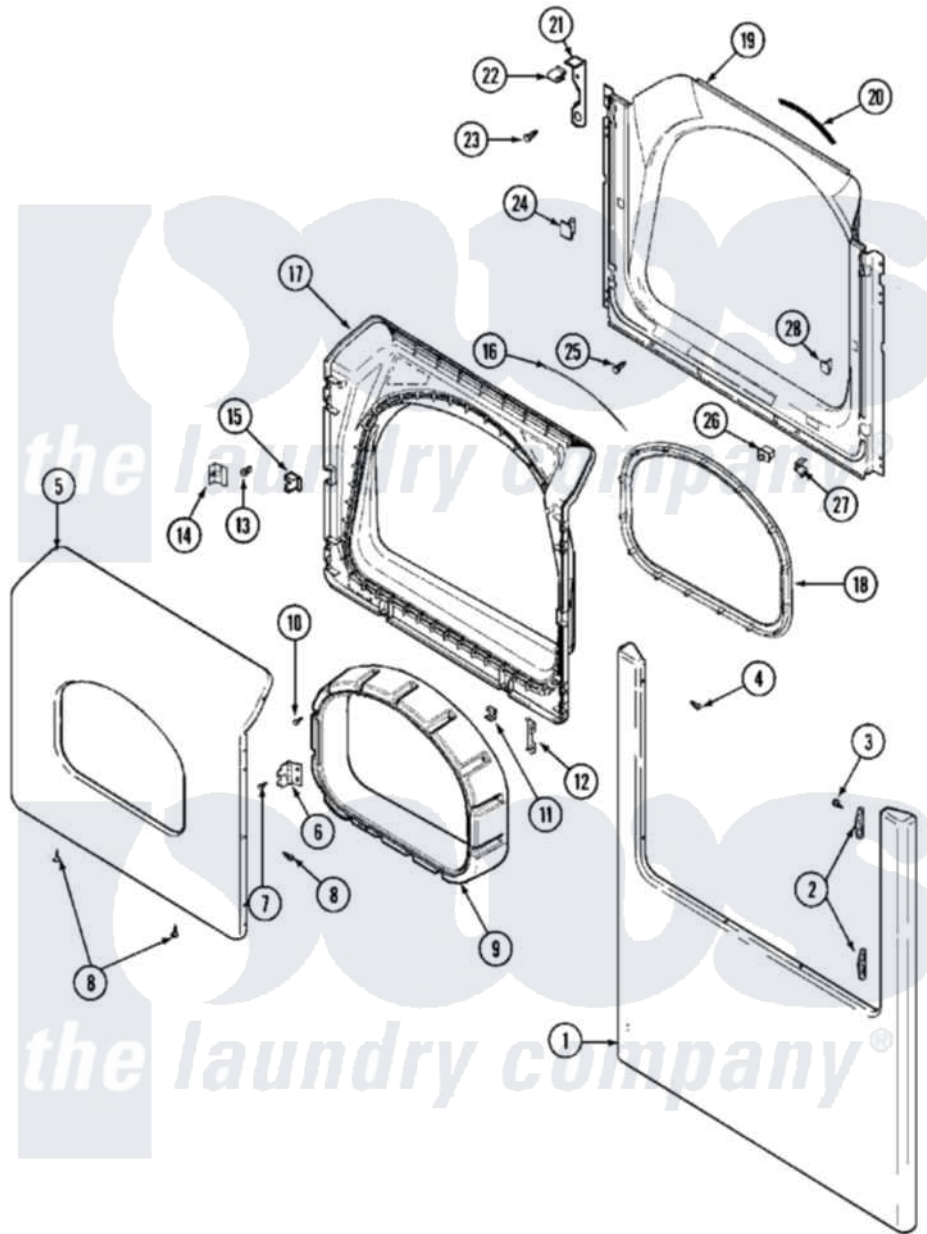

# Maytag MHG15PDAWA 04 - DOOR (LOWER)

Maytag [Commercial Maytag MHG15PDAWA Dryer Parts](#) Parts Diagram 04 - DOOR (LOWER)  
 Click on the part number to view part

Item	Original Part Number	Replaced By	Status	Part Description
001	22002241	<a href="#">22002836</a>		Panel, Front
"	22002242		Not Available	PANEL, FRONT (ALM)
002	<a href="#">33001764</a>			Cover, Hinge Hole
"	<a href="#">33001765</a>			Cover, Hinge Hole
003	<a href="#">33001846</a>			Screw, Hinge Hole Cover
004	<a href="#">22002243</a>			Screw, Front Panel And Hinge
005	<a href="#">33002028</a>			Door, Outer
"	NLA		Not Available	(ALM)
006	<a href="#">33001759</a>			Hinge, Door
007	22002062	<a href="#">98006631</a>		Screw
008	<a href="#">22002063</a>			Screw No.8-18AB Wafer Head
"	22002064	<a href="#">489355</a>		Screw, 8 X 1/2
009	33002018	<a href="#">33002780</a>		Door Tunnel W` Handle
"	33002019	<a href="#">33002781</a>		Door Tunne
010	22002300	<a href="#">9740848</a>		Screw, Mixing Valve Mounting
011	<a href="#">22002039</a>			Clip, Door

012	<a href="#">22002038</a>		Clip, Door
013	<a href="#">33001761</a>		Strike, Door
014	<a href="#">33001793</a>		Bracket, Strike
015	<a href="#">33001763</a>		Plug, Inner Door
016	<a href="#">33002094</a>		Seal, Door
017	<a href="#">33002030</a>		Door, Inner
"	<a href="#">33002031</a>		(LWR-ALM)
018	33002022	<a href="#">33002607</a>	Lens, Door
019	<a href="#">33002033</a>		Shroud
"	NLA	Not Available	(ALM)
020	<a href="#">33001767</a>		Seal, Shroud
021	33002035	<a href="#">22002991</a>	Kit, Access Cover Hook
"	33002036	<a href="#">22002991</a>	Kit, Access Cover Hook
022	<a href="#">33002037</a>		Fastener, Access Cover Hook
023	<a href="#">22001995</a>		Screw Note: Screw, Tumbler Front And Shroud
024	33001791	<a href="#">306436</a>	Door Latch Kit--W
025	<a href="#">33001768</a>		Screw, Shroud Note: Screw, Shroud And Outlet Duct
026	<a href="#">33002038</a>		Switch, Door
027	<a href="#">33001760</a>		Bracket, Hinge
028	Y304578	<a href="#">LA-1003</a>	Door Catch Kit