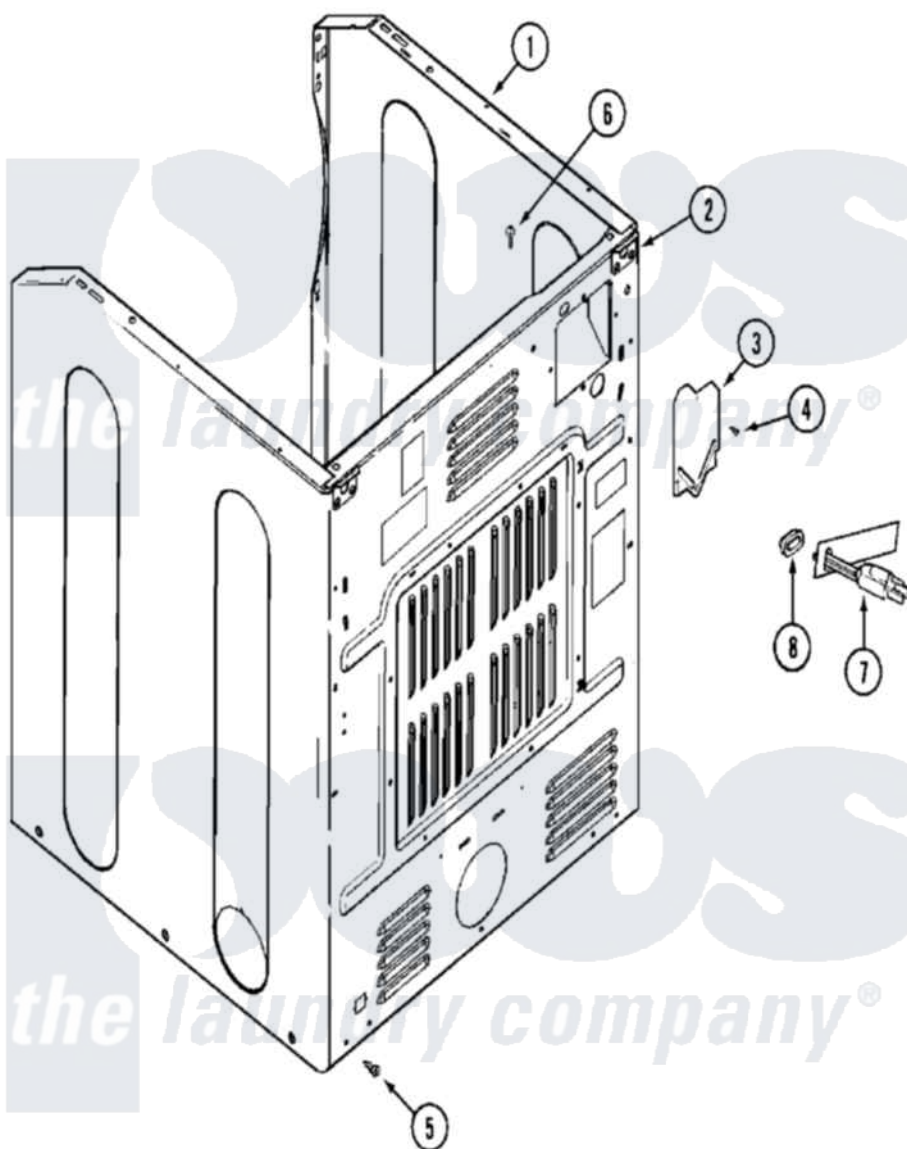

Maytag MHG15PDAWA 05 - CABINET-REAR

Maytag [Commercial Maytag MHG15PDAWA Dryer Parts](#) Parts Diagram 05 - CABINET-REAR
 Click on the part number to view part

Item	Original Part Number	Replaced By	Status	Part Description
001	NLA		Not Available	CABINET (WHT-LWR)
"	Y310376			Clip, Door Switch Harness
002	NLA		Not Available	BRACKET, CABINET HINGE
003	33001795			Cover, Terminal Block
004	22001995			Screw Note: Screw, Tumbler Front And Shroud
005	22001995			Screw Note: Screw, Tumbler Front And Shroud
006	210186	3370225		Screw
007	208784	22003062		Cord, Power
008	211881			Grommet, Cord Part Not Used- Gas Models Only