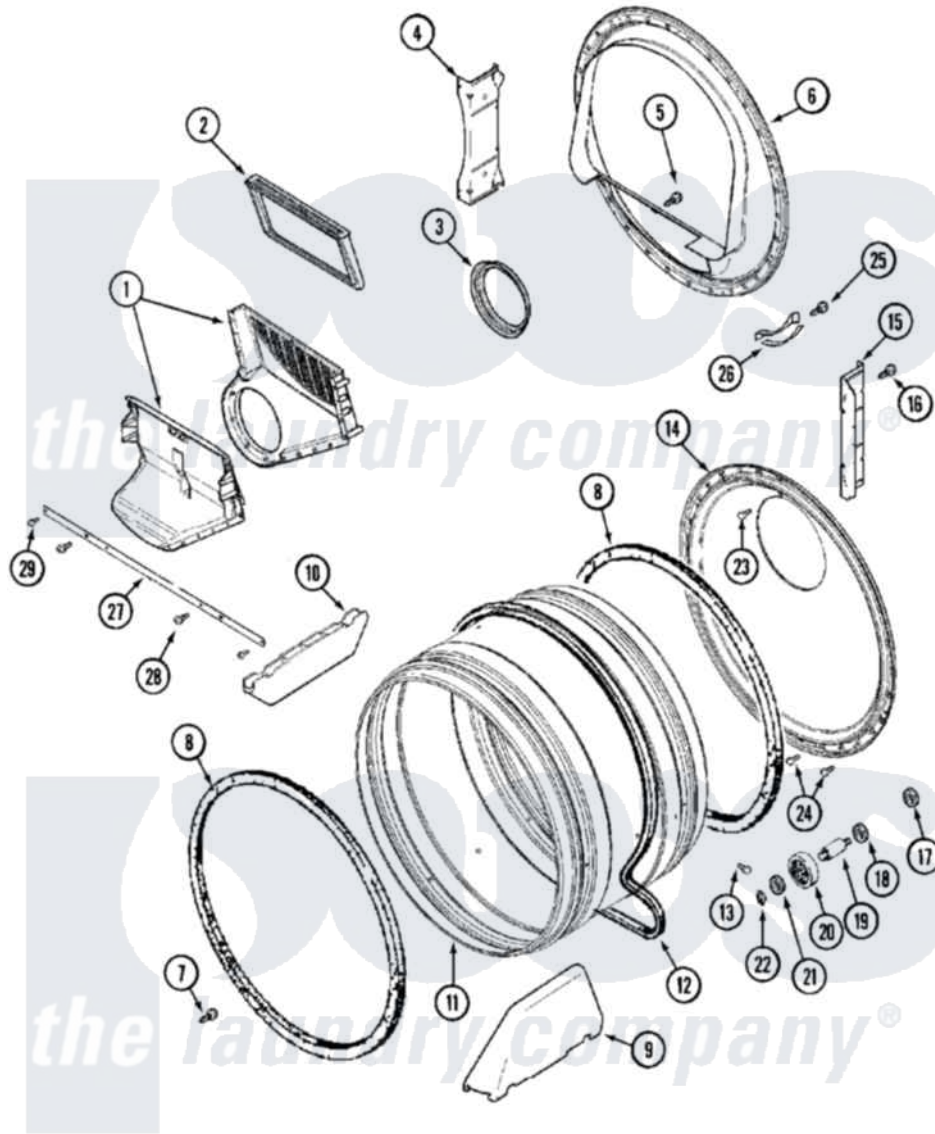

Maytag MHG15PDAWA 06 - TUMBLER

Maytag [Commercial Maytag MHG15PDAWA Dryer Parts](#) Parts Diagram 06 - TUMBLER
 Click on the part number to view part

Item	Original Part Number	Replaced By	Status	Part Description
001	33001799			Outlet Duct Assembly Note: Outlet Duct Assembly
002	33001804	33002790		Lint Filter
003	33001758	33002560		Seal, Blower
004	NLA		Not Available	SUPPORT, TUMBLER FRONT
005	NLA		Not Available	SCREW, OUTLET DUCT
006	33001802			Front, Tumbler
007	33001855	33002917		Screw, No.10-16
008	33001807			Seal, Tumbler
009	33002032			Baffle
010	33001755			Baffle
011	33001794	33001889		Tumbler
012	33001777	33002535		V-Belt
013	33001788	33002973		Screw, No.9-15 X 1.00 Hx WS
014	33001801			Back, Tumbler
015	NLA		Not Available	SUPPORT, BACK

016	22001995		Screw Note: Screw, Tumbler Front And Shroud
017	33001443		Nut, Hex
018	Y313347	312535	Washer, Vault Mounting Brk.
019	Y312948	6-3129480	Shaft- Tumbler
020	Y303373	12001541	Drum Roller/Washer Assembly--W
021	312535		Washer, Vault Mounting Brk.
022	410233	9703438	Ring-Retrn
023	210932		Screw, No.8 X 9/16 Ctsk Note: Screw, Inlet Duct
024	22001996	3370225	Screw
025	210720		Rivet, Bearing To Tumbler Fmt
026	306508		Tumbler Bearing Kit ---W
027	33002039		Brace, Tumbler Front
028	33001768		Screw, Shroud Note: Screw, Shroud And Outlet Duct
029	22001995		Screw Note: Screw, Tumbler Front And Shroud