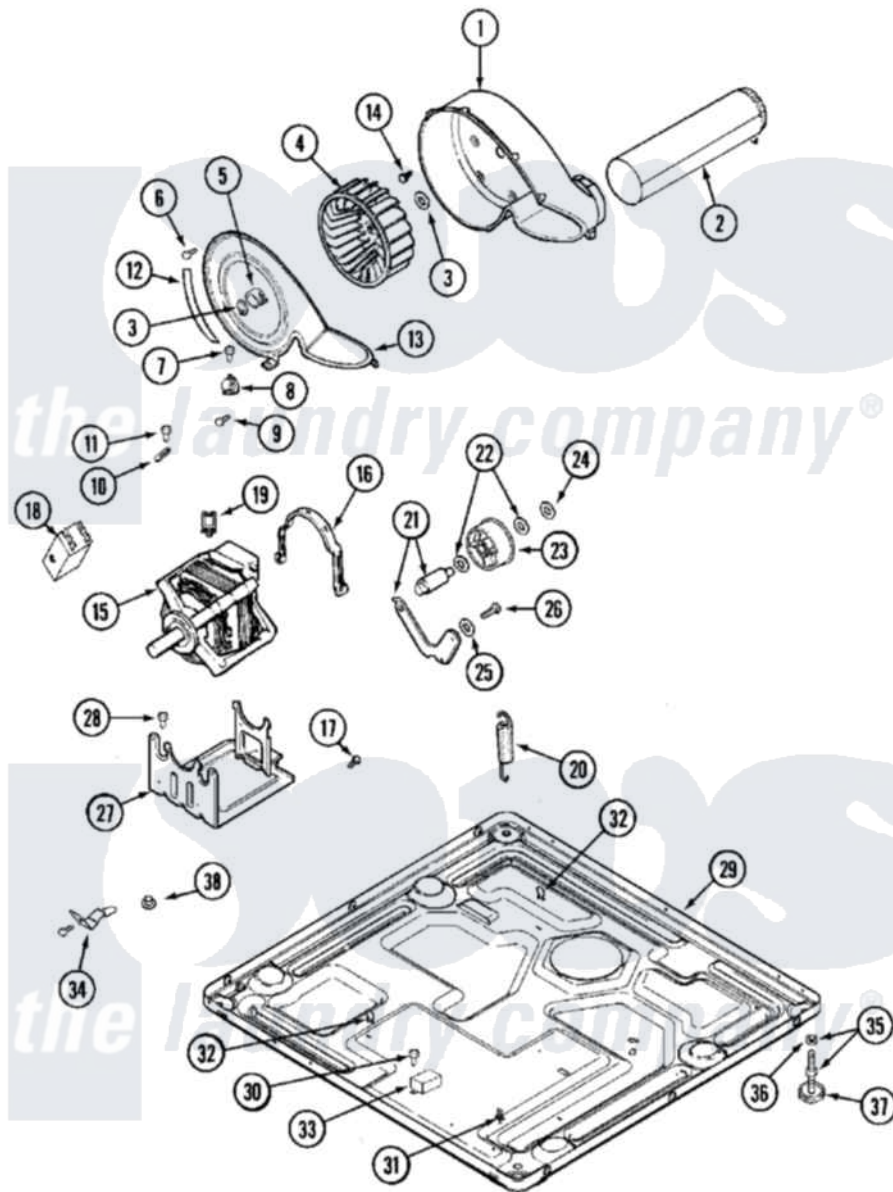

Maytag MHG15PDAWA 08 - MOTOR DRIVE

Maytag Commercial Maytag MHG15PDAWA Dryer Parts Parts Diagram 08 - MOTOR DRIVE
 Click on the part number to view part

Item	Original Part Number	Replaced By	Status	Part Description
001	33001789			Housing, Blower
002	22001995			Screw Note: Screw, Tumbler Front And Shroud
"	33001800			Duct Assembly, Exhaust
"	33002185			Duct Assembly, Exhaust
003	410233	9703438		Ring-Retrnr
004	33001790			Wheel, Blower
005	312967			Clamp, Blower Housing
006	33001855	33002917		Screw, No.10-16
007	Y313561			Screw----NA
008	307208			Thermistor, Temp. Control
"	33303391			Thermostat, Cycling
009	22001996	3370225		Screw
010	33001762			Fuse, Thermal
011	NLA		Not Available	SCREW, THERMAL CUT-OFF
012	NLA		Not Available	SEAL, BLOWER COVER
013	33001796	33002711		Cover, Blower Housing