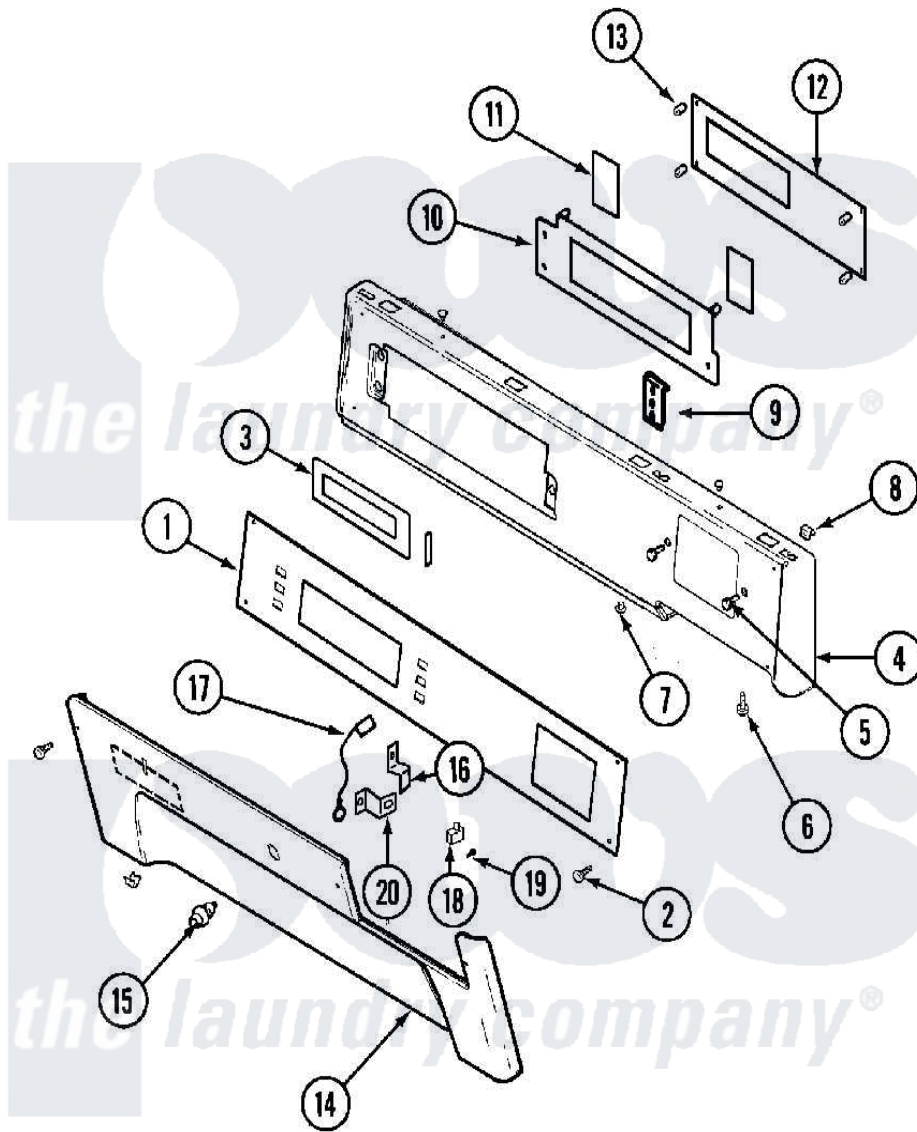

Maytag MHG15PDAWW 01 - CONTROL PANEL

Maytag [Commercial Maytag MHG15PDAWW Dryer Parts](#) Parts Diagram 01 - CONTROL PANEL
 Click on the part number to view part

Item	Original Part Number	Replaced By	Status	Part Description
001	33001974		Not Available	OVERLAY, CONTROL PANEL
002	215506			Screw, Control Panel Overlay
003	33001209			Cover, Display
004	33001975	22002457		Panel- Con
"	33001976	33002377		Panel, Control
"	33002003			Fastener Clip, Control Panel
005	22002062	98006631		Screw
"	910186	99002757		Screw
006	215506			Screw, Control Panel Overlay
007	33001132	33002342		Plug, Sifht Hole
"	33001168		Not Available	PLUG, SIGHT HOLE (ALM)
008	33001977			Fastener, Control Panel
009	33001156			Button, Control
010	33001201			Plate, Control Mounting
011	33001200	33002449		Switch, Membrane
012	33001747	33002605		Circuit Board Assembly

013	33001204		Stand-Off, Ccontrol Board
"	912077		Locknut, Reader Harness
014	215506		Screw, Control Panel Overlay
"	33001978		Panel, Access
"	33001979	33001978	Panel, Access
"	33001980		Fastener, Access Panel
"	33002004		Clip, Fastener
015	Y206081	W10116737	Lock
016	213750	W10133266	Cam-Lock
017	33001981		Wire, Ground
018	33002117	208042	Switch, Sensor
019	912012	3400409	Screw
020	33001982		Bracket, Switch Mounting
021	33002052		Wire Harness, Main
022	33002060		Bracket, Security
023	22001995		Screw Note: Screw, Tumbler Front And Shroud
"	NLA	Not Available	NUT, SECURITY