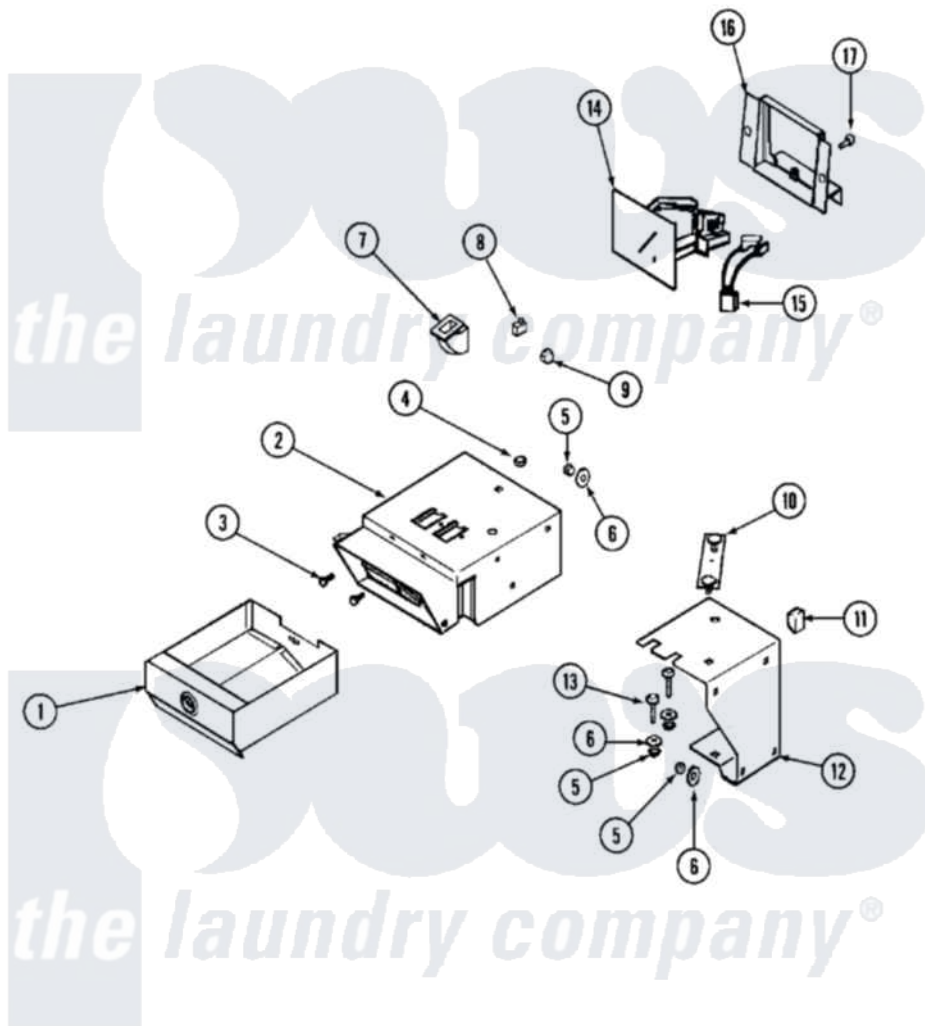

# Maytag MHG15PDAWW 02 - CONTROL CENTER

Maytag Commercial Maytag MHG15PDAWW Dryer Parts Parts Diagram 02 - CONTROL CENTER  
 Click on the part number to view part

Item	Original Part Number	Replaced By	Status	Part Description
001	33001984	<a href="#">Y33001983</a>		Box, Coin
"	<a href="#">Y33001983</a>			Box, Coin
002	<a href="#">33001987</a>			(ALM)
"	<a href="#">Y33001986</a>			Vault, Coin
003	212707	<a href="#">3196385</a>		Screw
004	<a href="#">Y052740</a>	<a href="#">62739</a>		Nut, Lock
005	<a href="#">Y052734</a>			Nut, Carrage Bolts And Bracket
006	<a href="#">312535</a>			Washer, Vault Mounting Brk.
"	NLA		Not Available	WASHER, VAULT MOUNTING BRK.
007	<a href="#">314635</a>			Chute, Coin
008	<a href="#">33001250</a>			Switch, Vault And Service Door
009	NLA		Not Available	NUT, CAGE
010	22001810		Not Available	STRAP, MOUNTING
011	<a href="#">33001989</a>			Retainer, Vault Switch

012	<a href="#">33001990</a>		Bracket, Mounting Vault
013	<a href="#">33001991</a>		Bolt, Carriage
014	<a href="#">216200</a>		Face Plate Return Button
"	22001873	<a href="#">22004112</a>	Coin Drop Greenwald Us.25
"	<a href="#">22002144</a>		Single Faceplate
015	<a href="#">314665</a>		Screw, Switch Assembly
"	<a href="#">33001985</a>		Switch, Optic
016	<a href="#">33001992</a>		Bracket, Coin Drop Mount.
"	33001993	<a href="#">33001992</a>	Bracket, Coin Drop Mount.
017	<a href="#">Y313561</a>		Screw---NA
"	<a href="#">910181</a>		Lockwasher, Terminal Block