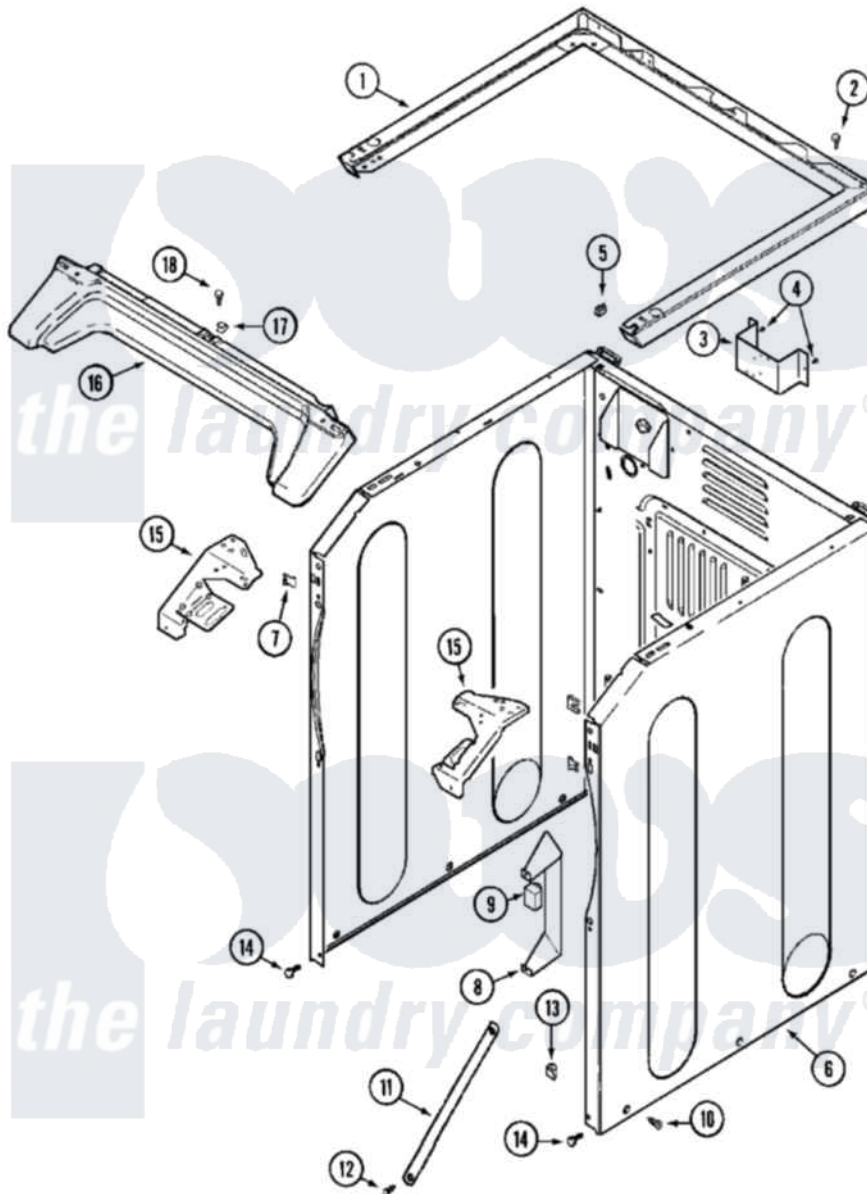

Maytag MHG15PDAWW 03 - CABINET-FRONT (LOWER)

Maytag Commercial Maytag MHG15PDAWW Dryer Parts Parts Diagram 03 - CABINET-FRONT (LOWER)
 Click on the part number to view part

Item	Original Part Number	Replaced By	Status	Part Description
001	33002005	33002963		Support, Weld Assembly
"	NLA		Not Available	(ALM)
002	22001883	214354		Screw, Top Cover To Cabnt.
003	NLA		Not Available	BRACKET, TERMINAL BLOCK---NA
004	22001995			Screw Note: Screw, Tumbler Front And Shroud
005	22001502			Fastener, U-NUt
006	NLA		Not Available	CABINET (WHT)
007	22002049			Clip Note: Clip, Front Panel
008	Y313561			Screw---NA
"	314627			Bracket, Relays
"	Y310632	1163839		Screw
009	206824	W10133335		Relay, Motor
"	Y251119	3177991		Screw
010	213007			Xfor Cabinet See Cabinet, Back

011	22002259	22002767	Brace, Cross
012	22001995		Screw Note: Screw, Tumbler Front And Shroud
013	Y310376		Clip, Door Switch Harness
014	22001995		Screw Note: Screw, Tumbler Front And Shroud
015	33002009		Bracket, Corner
"	33002010	33002473	Bracket, Corner
016	33002011		Cover, Access
"	33002012		Cover, Access
017	33002013		Fastener Clip, Access Cover
018	22001995		Screw Note: Screw, Tumbler Front And Shroud
019	33002054		Wire Harness, Main
020	33001989		Retainer, Vault Switch