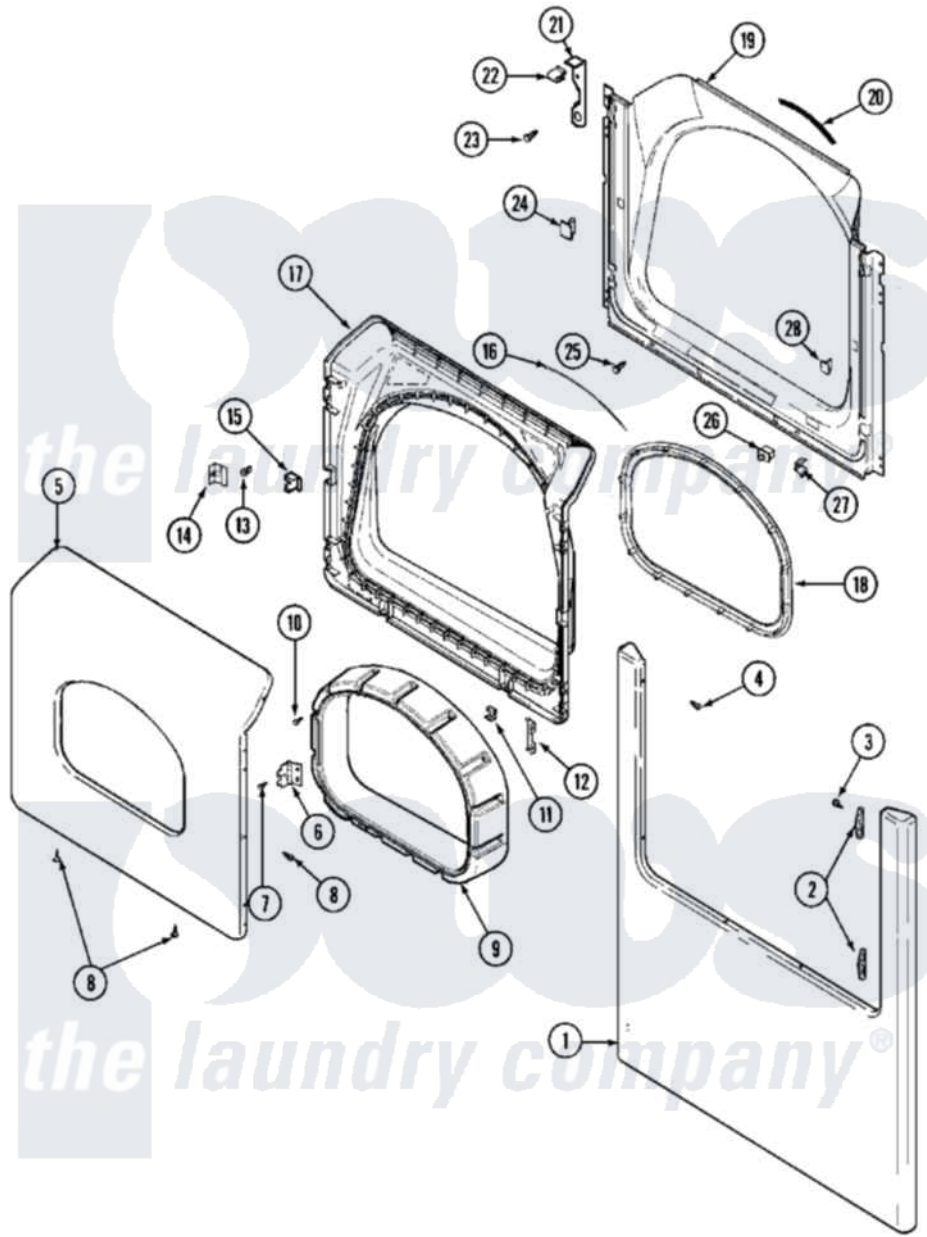

Maytag MHG15PDAWW 04 - DOOR (LOWER)

Maytag [Commercial Maytag MHG15PDAWW Dryer Parts](#) Parts Diagram 04 - DOOR (LOWER)
 Click on the part number to view part

Item	Original Part Number	Replaced By	Status	Part Description
001	22002241	22002836		Panel, Front
"	22002242		Not Available	PANEL, FRONT (ALM)
002	33001764			Cover, Hinge Hole
"	33001765			Cover, Hinge Hole
003	33001846			Screw, Hinge Hole Cover
004	22002243			Screw, Front Panel And Hinge
005	33002028			Door, Outer
"	NLA		Not Available	(ALM)
006	33001759			Hinge, Door
007	22002062	98006631		Screw
008	22002063			Screw No.8-18AB Wafer Head
"	22002064	489355		Screw, 8 X 1/2
009	33002018	33002780		Door Tunnel W` Handle
"	33002019	33002781		Door Tunne
010	22002300	9740848		Screw, Mixing Valve Mounting
011	22002039			Clip, Door

012	22002038		Clip, Door
013	33001761		Strike, Door
014	33001793		Bracket, Strike
015	33001763		Plug, Inner Door
016	33002094		Seal, Door
017	33002030		Door, Inner
"	33002031		(LWR-ALM)
018	33002022	33002607	Lens, Door
019	33002033		Shroud
"	NLA	Not Available	(ALM)
020	33001767		Seal, Shroud
021	33002035	22002991	Kit, Access Cover Hook
"	33002036	22002991	Kit, Access Cover Hook
022	33002037		Fastener, Access Cover Hook
023	22001995		Screw Note: Screw, Tumbler Front And Shroud
024	33001791	306436	Door Latch Kit--W
025	33001768		Screw, Shroud Note: Screw, Shroud And Outlet Duct
026	33002038		Switch, Door
027	33001760		Bracket, Hinge
028	Y304578	LA-1003	Door Catch Kit