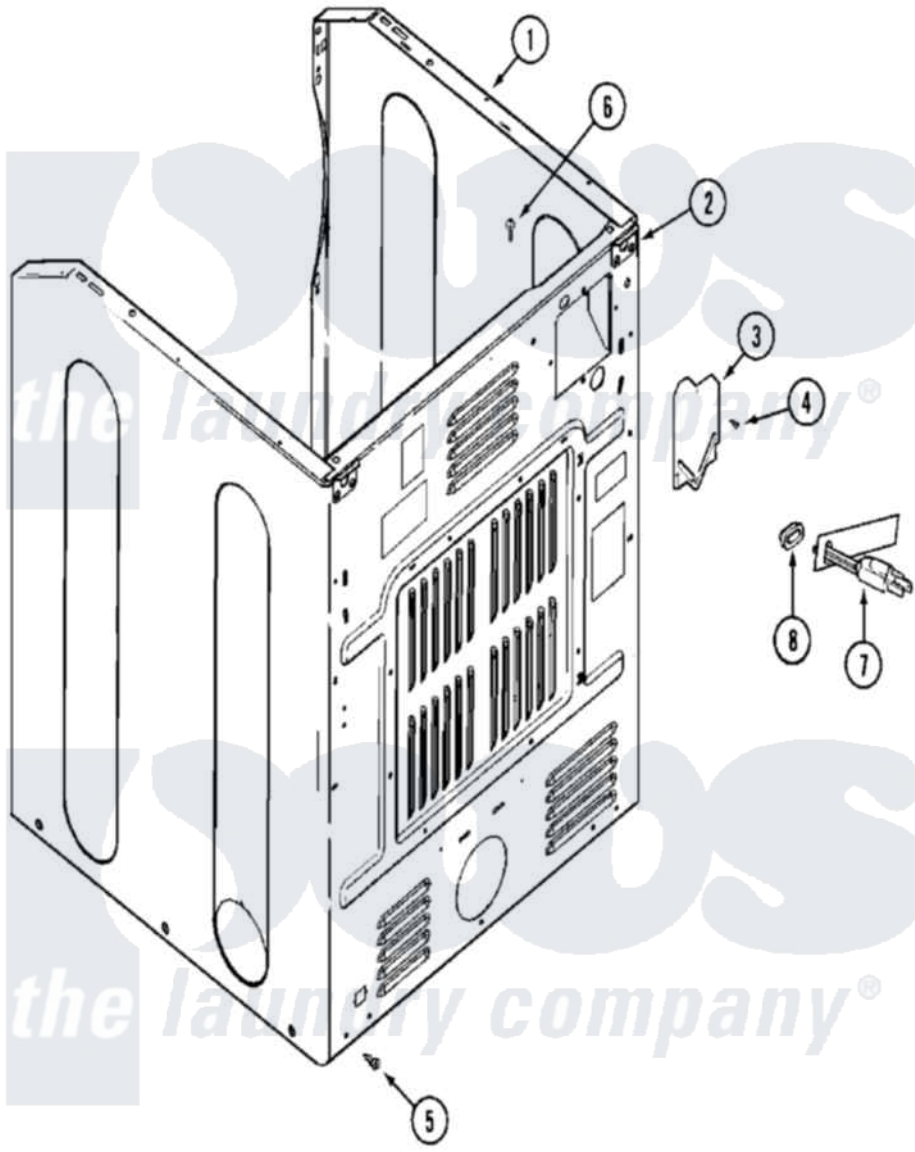

# Maytag MHG15PDAWW 05 - CABINET-REAR

Maytag [Commercial Maytag MHG15PDAWW Dryer Parts](#) Parts Diagram 05 - CABINET-REAR  
 Click on the part number to view part

Item	Original Part Number	Replaced By	Status	Part Description
001	NLA		Not Available	CABINET (WHT-LWR)
"	<a href="#">Y310376</a>			Clip, Door Switch Harness
002	NLA		Not Available	BRACKET, CABINET HINGE
003	<a href="#">33001795</a>			Cover, Terminal Block
004	<a href="#">22001995</a>			Screw Note: Screw, Tumbler Front And Shroud
005	<a href="#">22001995</a>			Screw Note: Screw, Tumbler Front And Shroud
006	210186	<a href="#">3370225</a>		Screw
007	208784	<a href="#">22003062</a>		Cord, Power
008	<a href="#">211881</a>			Grommet, Cord Part Not Used- Gas Models Only