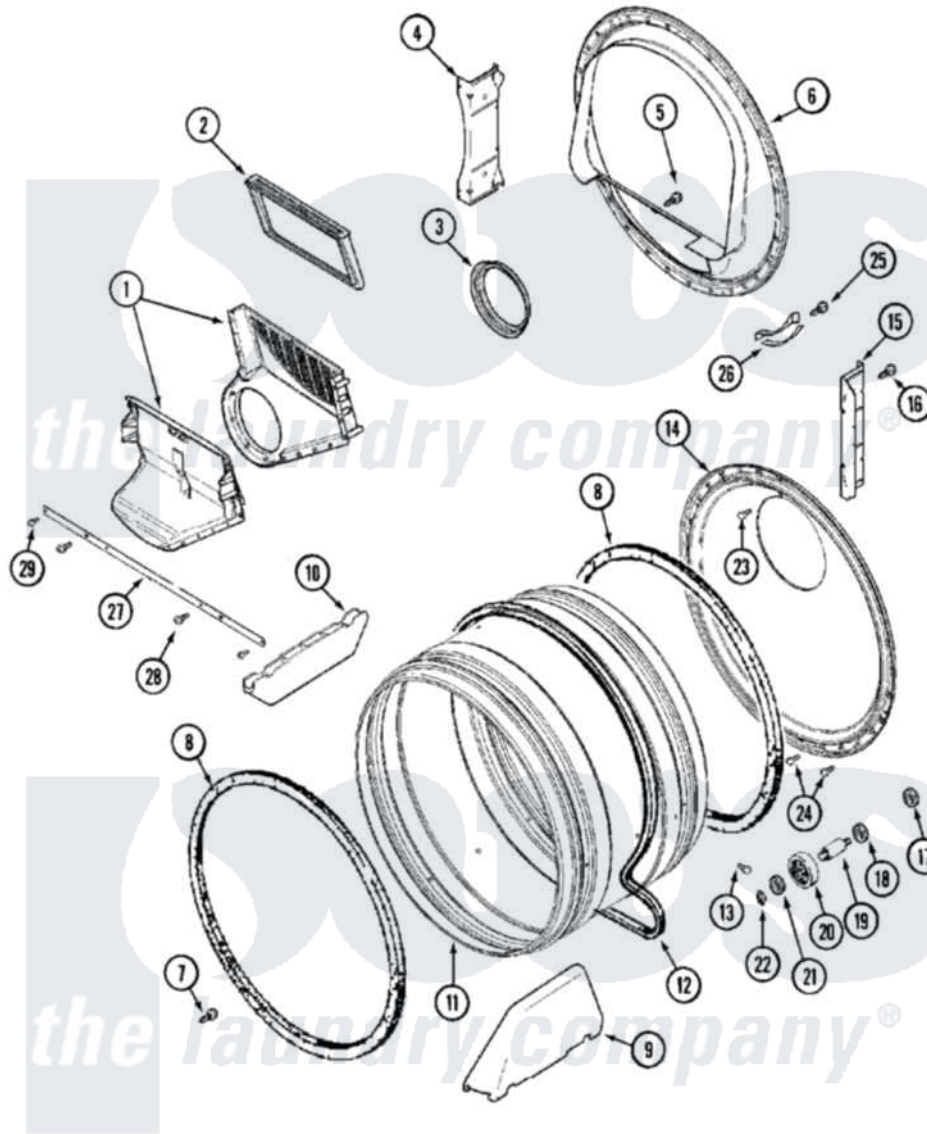

Maytag MHG15PDAWW 06 - TUMBLER

Maytag [Commercial Maytag MHG15PDAWW Dryer Parts](#) Parts Diagram 06 - TUMBLER
 Click on the part number to view part

Item	Original Part Number	Replaced By	Status	Part Description
001	33001799			Outlet Duct Assembly Note: Outlet Duct Assembly
002	33001804	33002790		Lint Filter
003	33001758	33002560		Seal, Blower
004	NLA		Not Available	SUPPORT, TUMBLER FRONT
005	NLA		Not Available	SCREW, OUTLET DUCT
006	33001802			Front, Tumbler
007	33001855	33002917		Screw, No.10-16
008	33001807			Seal, Tumbler
009	33002032			Baffle
010	33001755			Baffle
011	33001794	33001889		Tumbler
012	33001777	33002535		V-Belt
013	33001788	33002973		Screw, No.9-15 X 1.00 Hx WS
014	33001801			Back, Tumbler
015	NLA		Not Available	SUPPORT, BACK

016	22001995		Screw Note: Screw, Tumbler Front And Shroud
017	33001443		Nut, Hex
018	Y313347	312535	Washer, Vault Mounting Brk.
019	Y312948	6-3129480	Shaft- Tumbler
020	Y303373	12001541	Drum Roller/Washer Assembly--W
021	312535		Washer, Vault Mounting Brk.
022	410233	9703438	Ring-Retr
023	210932		Screw, No.8 X 9/16 Ctsk Note: Screw, Inlet Duct
024	22001996	3370225	Screw
025	210720		Rivet, Bearing To Tumbler Fmt
026	306508		Tumbler Bearing Kit ---W
027	33002039		Brace, Tumbler Front
028	33001768		Screw, Shroud Note: Screw, Shroud And Outlet Duct
029	22001995		Screw Note: Screw, Tumbler Front And Shroud