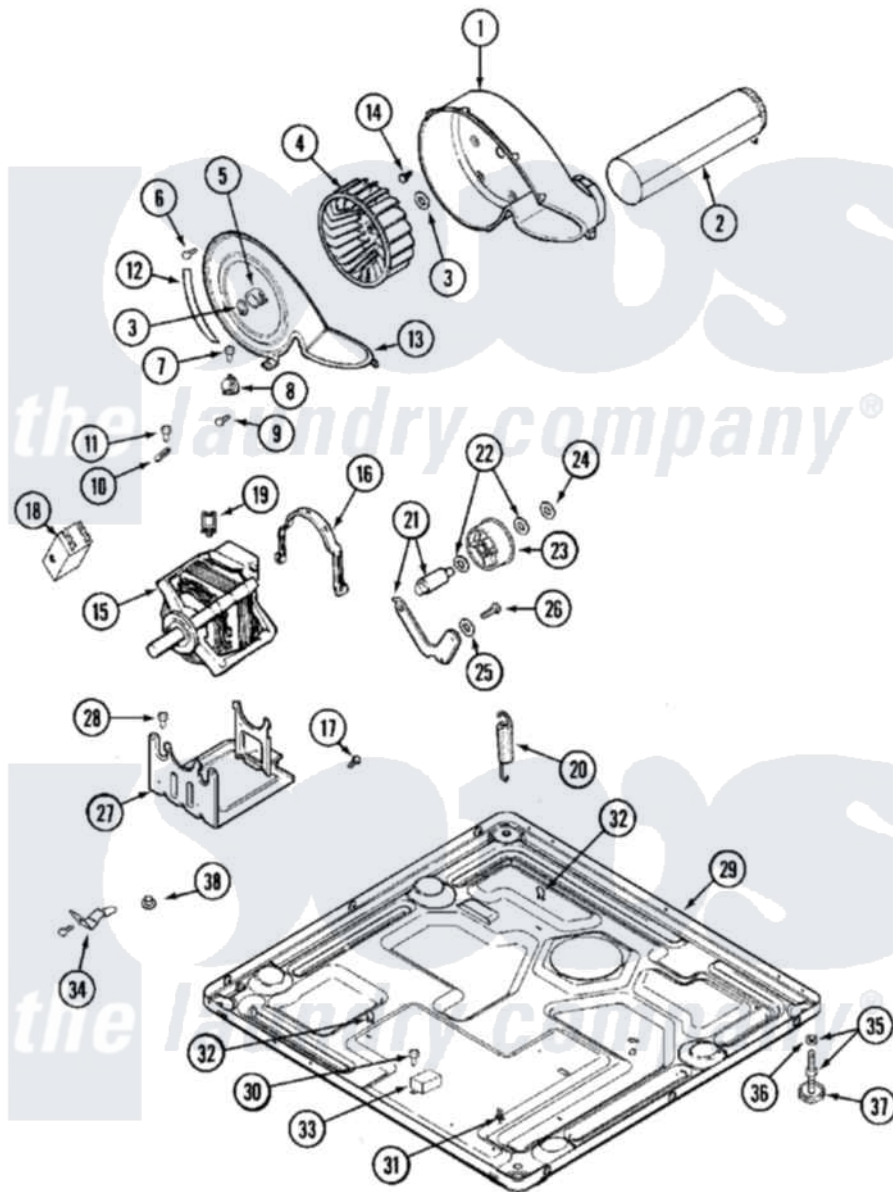

Maytag MHG15PDAWW 08 - MOTOR DRIVE

Maytag [Commercial Maytag MHG15PDAWW Dryer Parts](#) Parts Diagram 08 - MOTOR DRIVE
 Click on the part number to view part

Item	Original Part Number	Replaced By	Status	Part Description
001	33001789			Housing, Blower
002	22001995			Screw Note: Screw, Tumbler Front And Shroud
"	33001800			Duct Assembly, Exhaust
"	33002185			Duct Assembly, Exhaust
003	410233	9703438		Ring-Retrnr
004	33001790			Wheel, Blower
005	312967			Clamp, Blower Housing
006	33001855	33002917		Screw, No.10-16
007	Y313561			Screw----NA
008	307208			Thermistor, Temp. Control
"	33303391			Thermostat, Cycling
009	22001996	3370225		Screw
010	33001762			Fuse, Thermal
011	NLA		Not Available	SCREW, THERMAL CUT-OFF
012	NLA		Not Available	SEAL, BLOWER COVER
013	33001796	33002711		Cover, Blower Housing