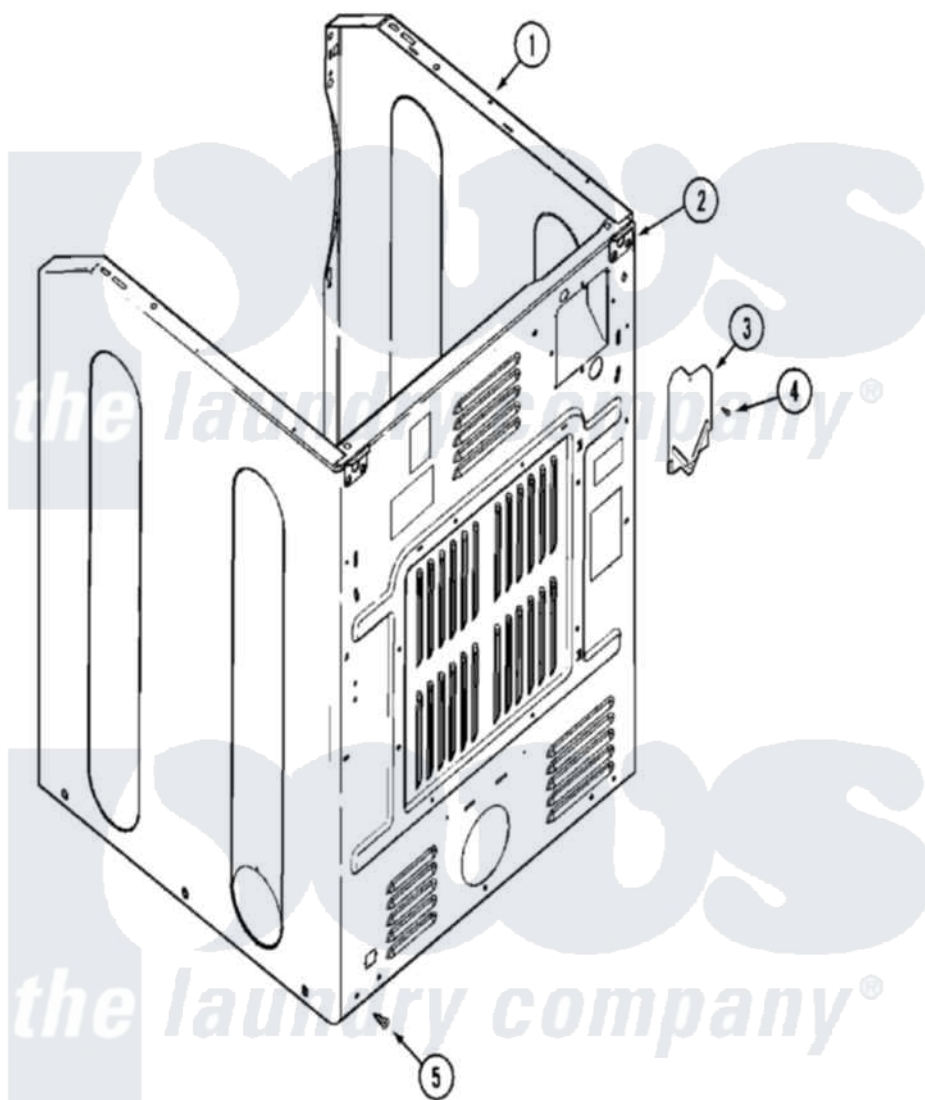

# Maytag MHG15PDAXA 03 - CABINET-REAR

Maytag Commercial Maytag MHG15PDAXA Dryer Parts Parts Diagram 03 - CABINET-REAR  
Click on the part number to view part

Item	Original Part Number	Replaced By	Status	Part Description
001	NLA		Not Available	CABINET (WHT-LWR)
"	<a href="#">Y310376</a>			Clip, Door Switch Harness
002	NLA		Not Available	BRACKET, CABINET HINGE
003	<a href="#">33001795</a>			Cover, Terminal Block
004	<a href="#">22001995</a>			Screw Note: Screw, Tumbler Front And Shroud
005	<a href="#">22001995</a>			Screw Note: Screw, Tumbler Front And Shroud