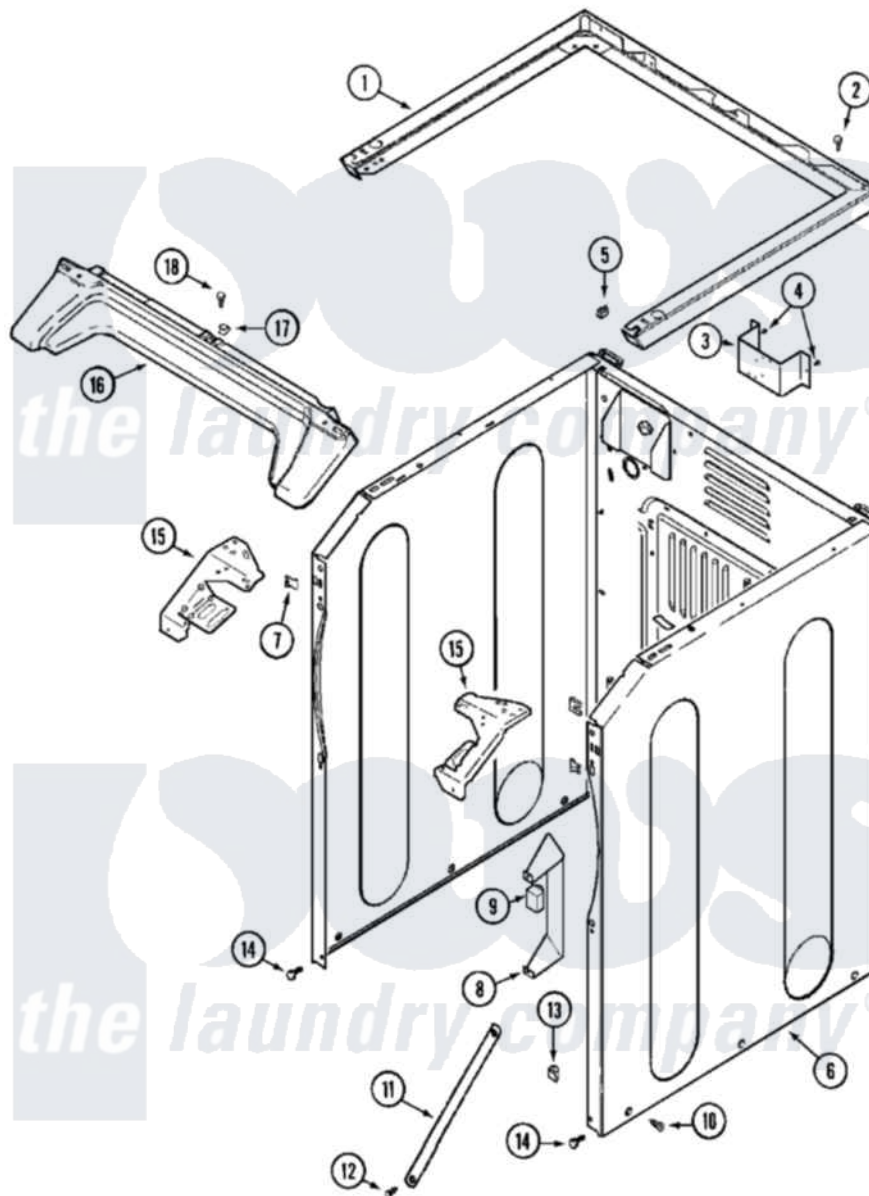

Maytag MHG15PDAXW 01 - CABINET-FRONT (LOWER)

Maytag Commercial Maytag MHG15PDAXW Dryer Parts Parts Diagram 01 - CABINET-FRONT (LOWER)
 Click on the part number to view part

Item	Original Part Number	Replaced By	Status	Part Description
001	33002005	33002963		Support, Weld Assembly
"	NLA		Not Available	(ALM)
002	22001883	214354		Screw, Top Cover To Cabnt.
003	NLA		Not Available	BRACKET, TERMINAL BLOCK---NA
004	22001995			Screw Note: Screw, Tumbler Front And Shroud
005	22001502			Fastener, U-NUt
006	NLA		Not Available	CABINET (WHT)
007	22002049			Clip Note: Clip, Front Panel
008	Y313561			Screw---NA
"	314627			Bracket, Relays
"	Y310632	1163839		Screw
009	206824	W10133335		Relay, Motor
"	Y251119	3177991		Screw
010	213007			Xfor Cabinet See Cabinet, Back

011	22002259	22002767	Brace, Cross
012	22001995		Screw Note: Screw, Tumbler Front And Shroud
013	Y310376		Clip, Door Switch Harness
014	22001995		Screw Note: Screw, Tumbler Front And Shroud
015	33002009		Bracket, Corner
"	33002010	33002473	Bracket, Corner
016	33002011		Cover, Access
"	33002012		Cover, Access
017	33002013		Fastener Clip, Access Cover
018	22001995		Screw Note: Screw, Tumbler Front And Shroud
019	33002064		Wire Harness, Main
020	33001989		Retainer, Vault Switch