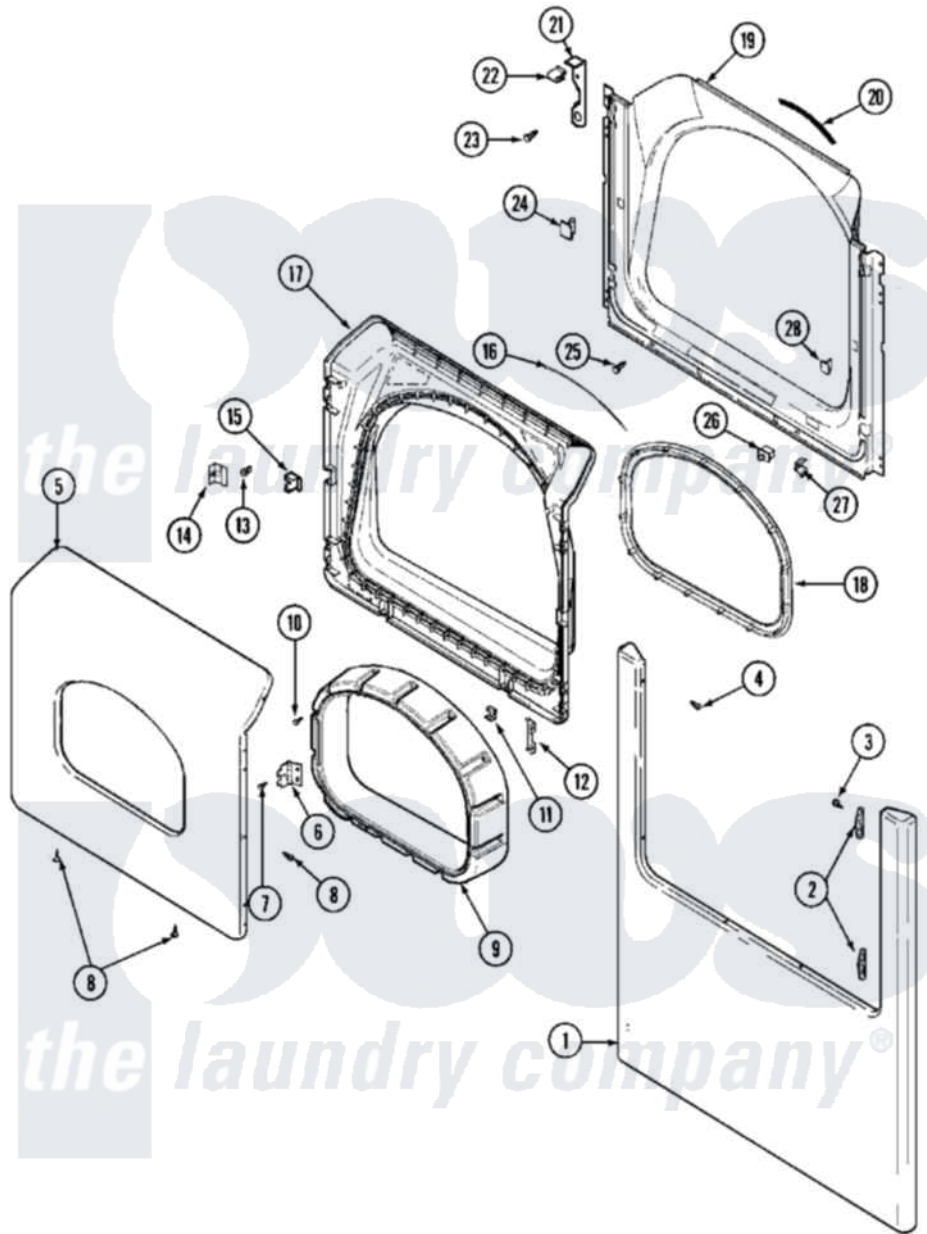

# Maytag MHG15PDAXW 02 - DOOR (LOWER)

Maytag [Commercial Maytag MHG15PDAXW Dryer Parts](#) Parts Diagram 02 - DOOR (LOWER)  
 Click on the part number to view part

Item	Original Part Number	Replaced By	Status	Part Description
001	22002241	<a href="#">22002836</a>		Panel, Front
"	22002242		Not Available	PANEL, FRONT (ALM)
002	<a href="#">33001764</a>			Cover, Hinge Hole
"	<a href="#">33001765</a>			Cover, Hinge Hole
003	<a href="#">33001846</a>			Screw, Hinge Hole Cover
004	<a href="#">22002243</a>			Screw, Front Panel And Hinge
005	<a href="#">33002028</a>			Door, Outer
"	NLA		Not Available	(ALM)
006	<a href="#">33001759</a>			Hinge, Door
007	22002062	<a href="#">98006631</a>		Screw
008	<a href="#">22002063</a>			Screw No.8-18AB Wafer Head
"	22002064	<a href="#">489355</a>		Screw, 8 X 1/2
009	33002018	<a href="#">33002780</a>		Door Tunnel W` Handle
"	33002019	<a href="#">33002781</a>		Door Tunne
010	22002300	<a href="#">9740848</a>		Screw, Mixing Valve Mounting
011	<a href="#">22002039</a>			Clip, Door

012	<a href="#">22002038</a>		Clip, Door
013	<a href="#">33001761</a>		Strike, Door
014	<a href="#">33001793</a>		Bracket, Strike
015	<a href="#">33001763</a>		Plug, Inner Door
016	<a href="#">33002094</a>		Seal, Door
017	<a href="#">33002030</a>		Door, Inner
"	<a href="#">33002031</a>		(LWR-ALM)
018	33002022	<a href="#">33002607</a>	Lens, Door
019	<a href="#">33002033</a>		Shroud
"	NLA	Not Available	(ALM)
020	<a href="#">33001767</a>		Seal, Shroud
021	33002035	<a href="#">22002991</a>	Kit, Access Cover Hook
"	33002036	<a href="#">22002991</a>	Kit, Access Cover Hook
022	<a href="#">33002037</a>		Fastener, Access Cover Hook
023	<a href="#">22001995</a>		Screw Note: Screw, Tumbler Front And Shroud
024	33001791	<a href="#">306436</a>	Door Latch Kit--W
025	<a href="#">33001768</a>		Screw, Shroud Note: Screw, Shroud And Outlet Duct
026	<a href="#">33002038</a>		Switch, Door
027	<a href="#">33001760</a>		Bracket, Hinge
028	Y304578	<a href="#">LA-1003</a>	Door Catch Kit