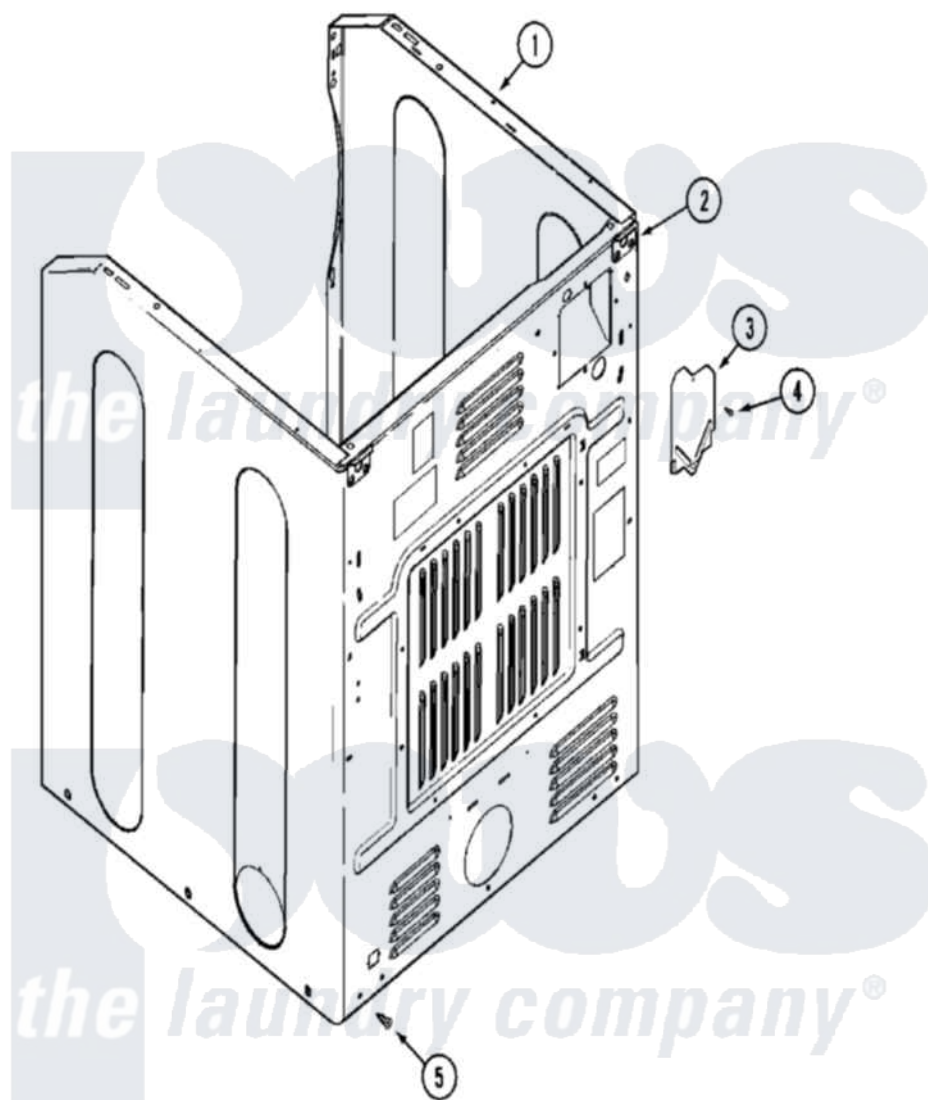

# Maytag MHG15PDAXW 03 - CABINET-REAR

Maytag [Commercial Maytag MHG15PDAXW Dryer Parts](#) Parts Diagram 03 - CABINET-REAR  
 Click on the part number to view part

Item	Original Part Number	Replaced By	Status	Part Description
001	NLA		Not Available	CABINET (WHT-LWR)
"	<a href="#">Y310376</a>			Clip, Door Switch Harness
002	NLA		Not Available	BRACKET, CABINET HINGE
003	<a href="#">33001795</a>			Cover, Terminal Block
004	<a href="#">22001995</a>			Screw Note: Screw, Tumbler Front And Shroud
005	<a href="#">22001995</a>			Screw Note: Screw, Tumbler Front And Shroud