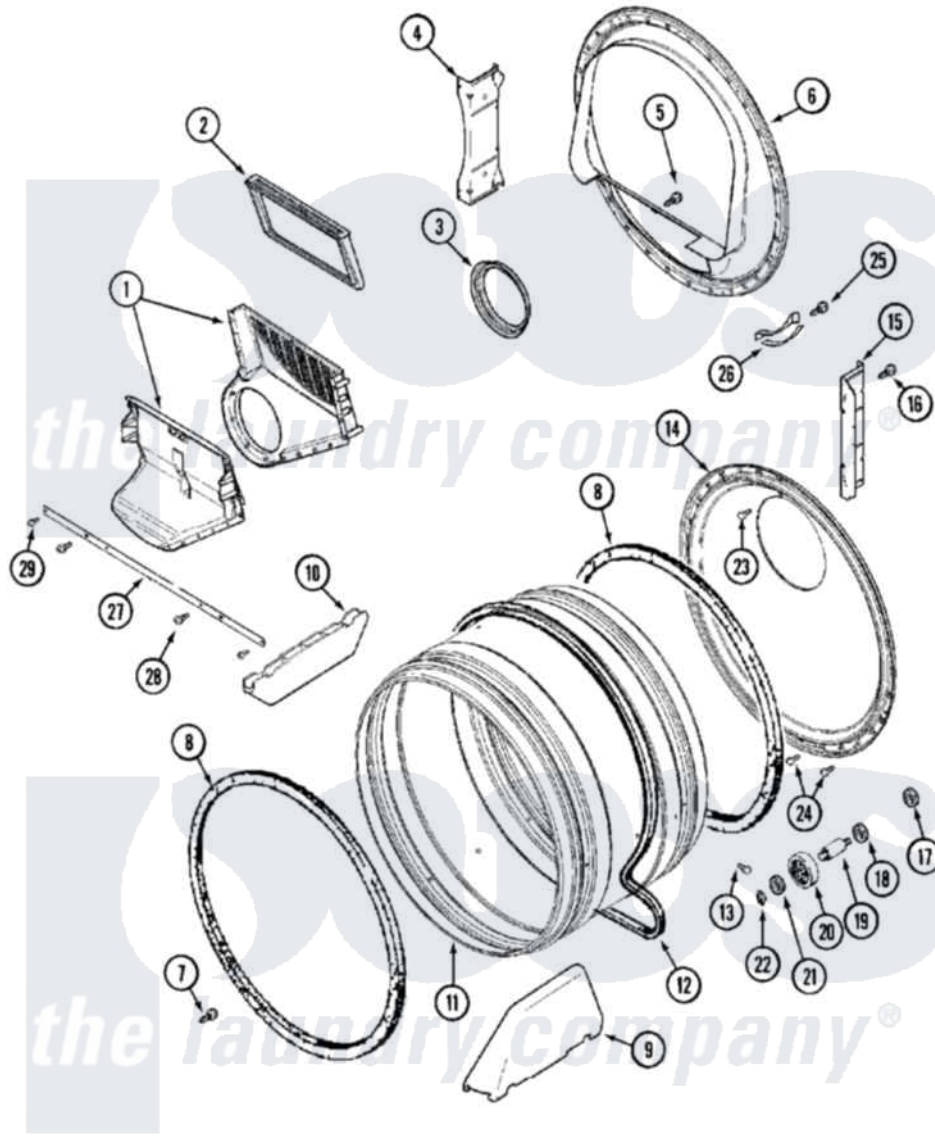

Maytag MHG15PDAXW 04 - TUMBLER

Maytag [Commercial Maytag MHG15PDAXW Dryer Parts](#) Parts Diagram 04 - TUMBLER
 Click on the part number to view part

Item	Original Part Number	Replaced By	Status	Part Description
001	33001799			Outlet Duct Assembly Note: Outlet Duct Assembly
002	33001804	33002790		Lint Filter
003	33001758	33002560		Seal, Blower
004	NLA		Not Available	SUPPORT, TUMBLER FRONT
005	NLA		Not Available	SCREW, OUTLET DUCT
006	33001802			Front, Tumbler
007	33001855	33002917		Screw, No.10-16
008	33001807			Seal, Tumbler
009	33002032			Baffle
010	33001755			Baffle
011	33001794	33001889		Tumbler
012	33001777	33002535		V-Belt
013	33001788	33002973		Screw, No.9-15 X 1.00 Hx WS
014	33001801			Back, Tumbler
015	NLA		Not Available	SUPPORT, BACK

016	22001995		Screw Note: Screw, Tumbler Front And Shroud
017	33001443		Nut, Hex
018	Y313347	312535	Washer, Vault Mounting Brk.
019	Y312948	6-3129480	Shaft- Tumbler
020	Y303373	12001541	Drum Roller/Washer Assembly--W
021	312535		Washer, Vault Mounting Brk.
022	410233	9703438	Ring-Retrn
023	210932		Screw, No.8 X 9/16 Ctsk Note: Screw, Inlet Duct
024	22001996	3370225	Screw
025	210720		Rivet, Bearing To Tumbler Fmt
026	306508		Tumbler Bearing Kit ---W
027	33002039		Brace, Tumbler Front
028	33001768		Screw, Shroud Note: Screw, Shroud And Outlet Duct
029	22001995		Screw Note: Screw, Tumbler Front And Shroud