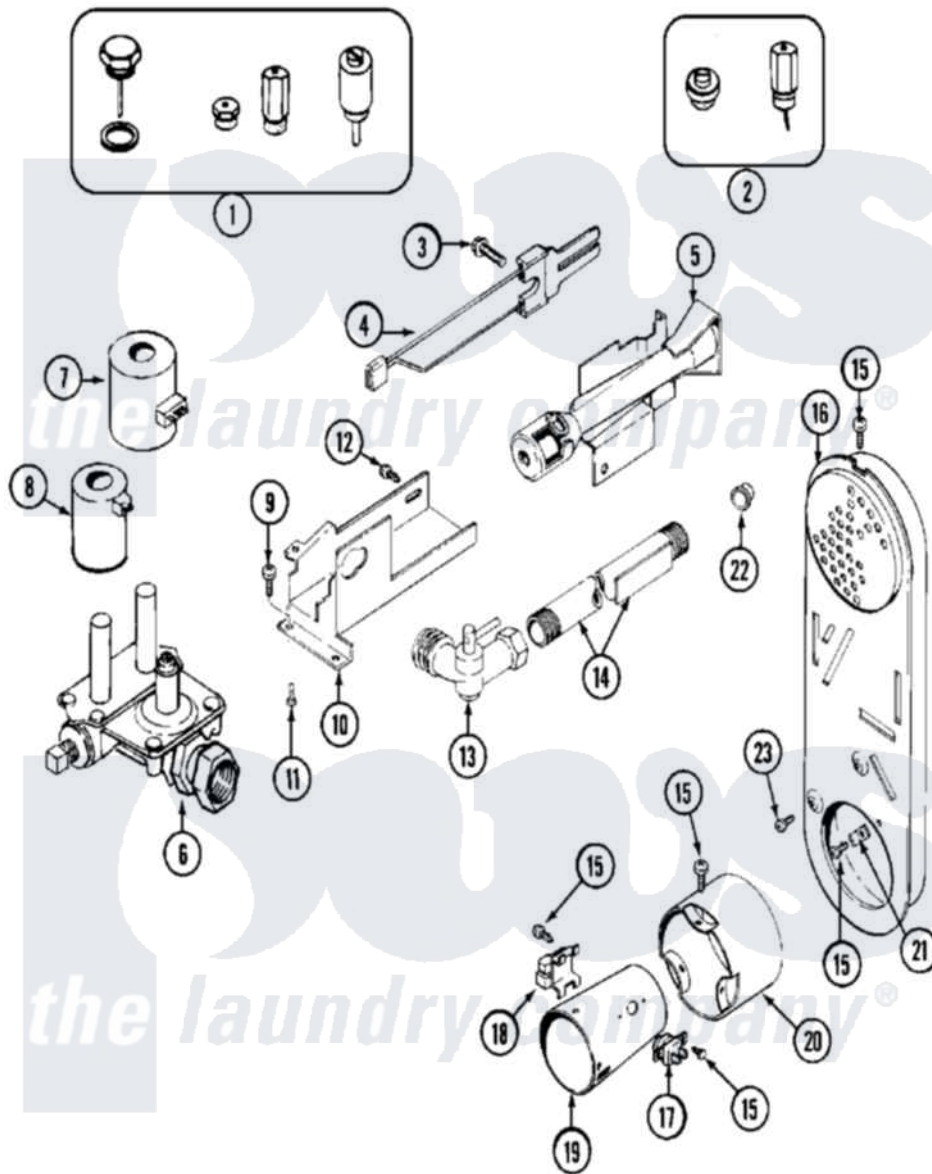

# Maytag MHG15PDAXW 05 - GAS VALVE

Maytag [Commercial Maytag MHG15PDAXW Dryer Parts](#) Parts Diagram 05 - GAS VALVE  
 Click on the part number to view part

| Item | Original Part Number     | Replaced By               | Status        | Part Description                            |
|------|--------------------------|---------------------------|---------------|---|
| 001  | Y308378                  | <a href="#">W10402145</a> |               | LP Gas Con                                  |
| 002  | Y308377                  |                           | Not Available | CONVERSION KIT (LP TO NATURAL)              |
| 003  | <a href="#">304971</a>   |                           |               | Screw Note: Screw, Igniter                  |
| 004  | 304970                   | <a href="#">4391996</a>   |               | Ignitor                                     |
| 005  | 33001247                 | <a href="#">33002793</a>  |               | Burner Assembly                             |
| 006  | <a href="#">308345</a>   |                           |               | Valve, Gas                                  |
| "    | 33002056                 |                           | Not Available | PLUG, HOLE (UPR)                            |
| 007  | <a href="#">306106</a>   |                           |               | Coil, Holding And Booster--W                |
| 008  | 306105                   | <a href="#">694540</a>    |               | Coil, 60 Hz                                 |
| 009  | <a href="#">Y313561</a>  |                           |               | Screw---NA                                  |
| 010  | NLA                      |                           | Not Available | BRACKET, GAS VALVE---NA                     |
| 011  | 314082                   | <a href="#">90767</a>     |               | Screw, 8A X 3/8 HeX Washer Head Tapping     |
| "    | 314568                   | <a href="#">Y313559</a>   |               | Screw                                       |
| 012  | <a href="#">22001995</a> |                           |               | Screw Note: Screw, Tumbler Front And Shroud |