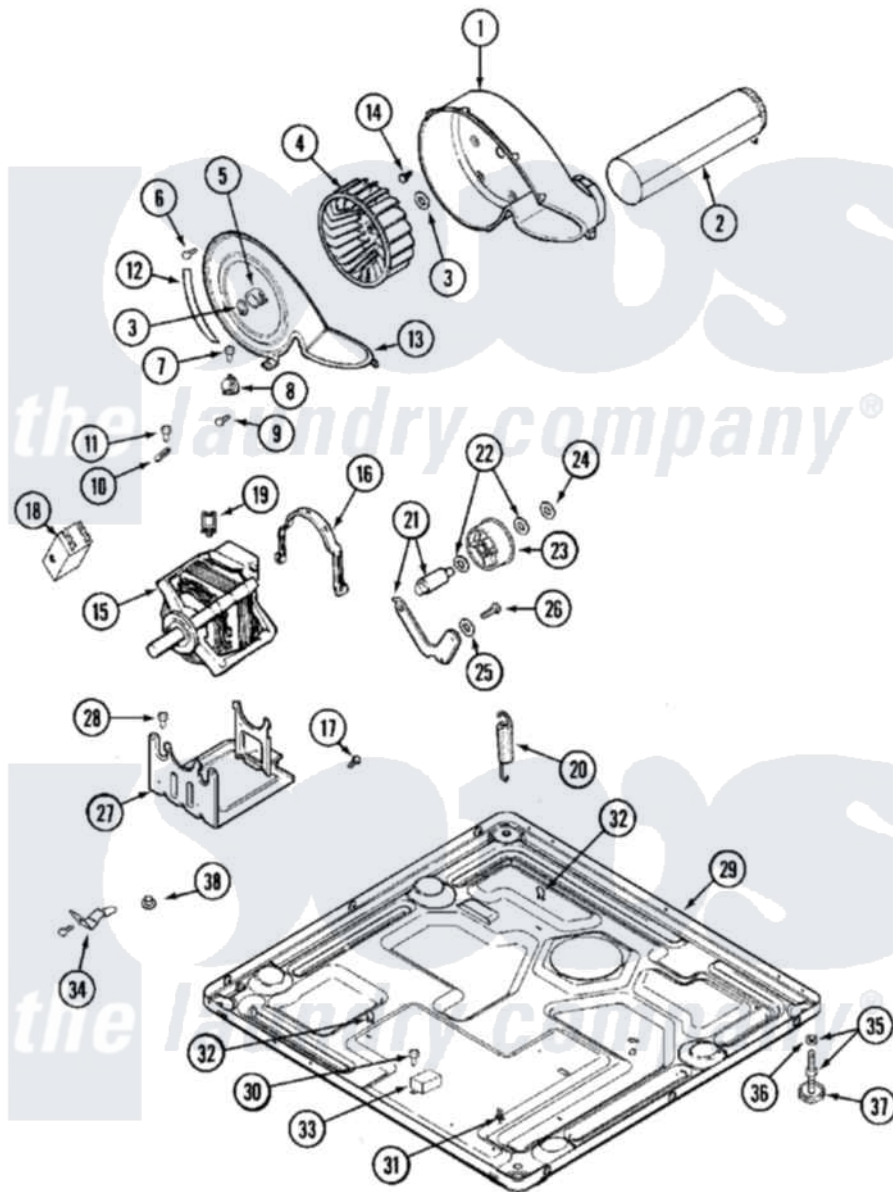

# Maytag MHG15PDAXW 06 - MOTOR DRIVE

Maytag [Commercial Maytag MHG15PDAXW Dryer Parts](#) Parts Diagram 06 - MOTOR DRIVE  
 Click on the part number to view part

Item	Original Part Number	Replaced By	Status	Part Description
001	<a href="#">33001789</a>			Housing, Blower
002	<a href="#">22001995</a>			Screw Note: Screw, Tumbler Front And Shroud
"	<a href="#">33001800</a>			Duct Assembly, Exhaust
003	410233	<a href="#">9703438</a>		Ring-Retrn
004	<a href="#">33001790</a>			Wheel, Blower
005	<a href="#">312967</a>			Clamp, Blower Housing
006	33001855	<a href="#">33002917</a>		Screw, No.10-16
007	<a href="#">Y313561</a>			Screw---NA
008	<a href="#">307208</a>			Thermistor, Temp. Control
"	<a href="#">33303391</a>			Thermostat, Cycling
009	22001996	<a href="#">3370225</a>		Screw
010	<a href="#">33001762</a>			Fuse, Thermal
011	NLA		Not Available	SCREW, THERMAL CUT-OFF
012	NLA		Not Available	SEAL, BLOWER COVER
013	33001796	<a href="#">33002711</a>		Cover, Blower Housing
014	314818	<a href="#">1163839</a>		Screw