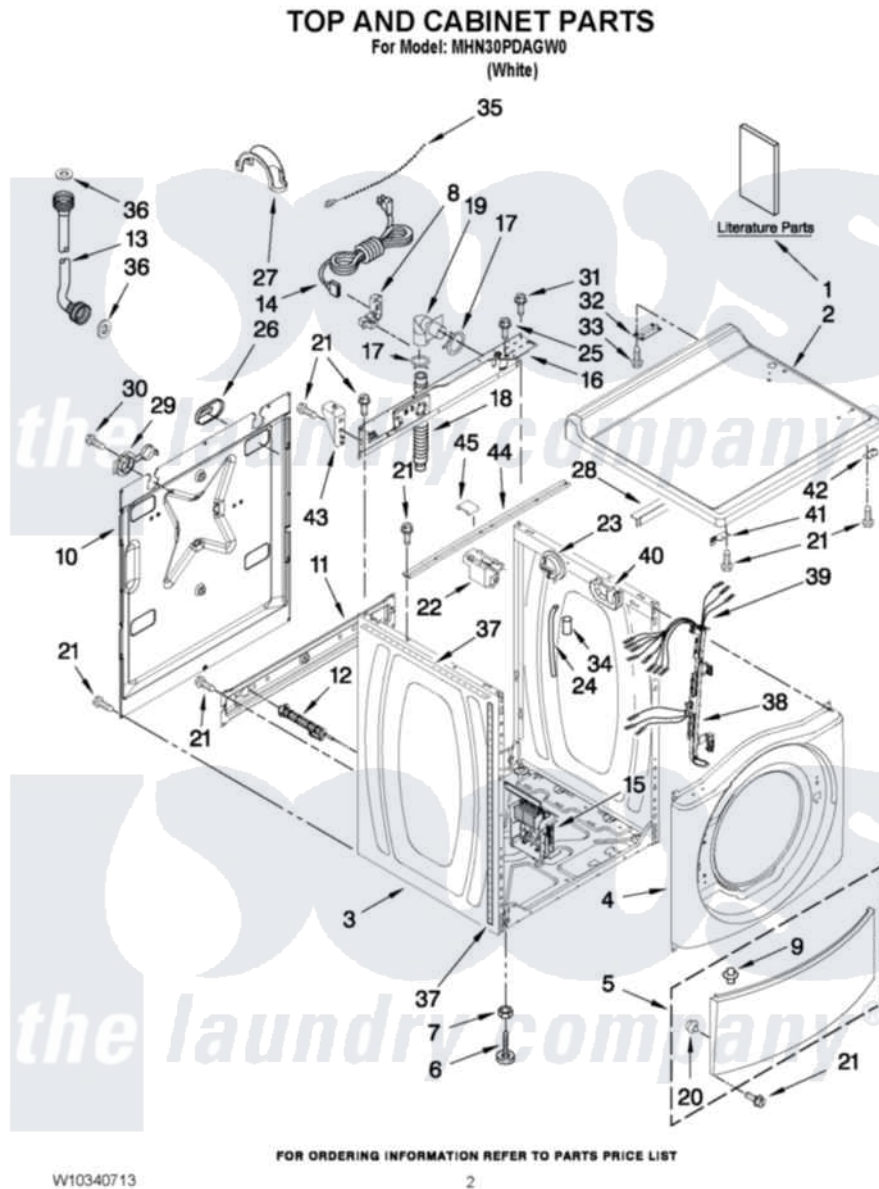

# Maytag MHN30PDAGW0 01 - TOP AND CABINET PARTS

Maytag [Commercial Maytag MHN30PDAGW0 Washer Parts](#) Parts Diagram 01 - TOP AND CABINET PARTS  
Click on the part number to view part

Item	Original Part Number	Replaced By	Status	Part Description
1	W10340714		Not Available	INSTALLATION INSTRUCTIONS
"	W10340715		Not Available	USER INSTRUCTIONS
"	W10340707		Not Available	TECH SHEET (ENGLISH)
"	W10340709		Not Available	TECH SHEET (FRENCH)
"	W10340713		Not Available	REPAIR PARTS LIST
2	<a href="#">W10137411</a>			Top
3	<a href="#">W10225458</a>			Cabinet
4	<a href="#">W10306505</a>			Panel, Front
5	8540813	<a href="#">8540664</a>		Toe Panel
6	<a href="#">W10245373</a>			Foot, Leveling
7	<a href="#">3359452</a>			Nut, Lock
8	W10110676	<a href="#">8182635</a>		Strain Relief
9	<a href="#">8518891</a>			Rivet
10	<a href="#">W10258342</a>			Panel, Rear
11	<a href="#">W10189659</a>			Brace, Transport
12	W10251449	<a href="#">W10285622</a>		Bolt