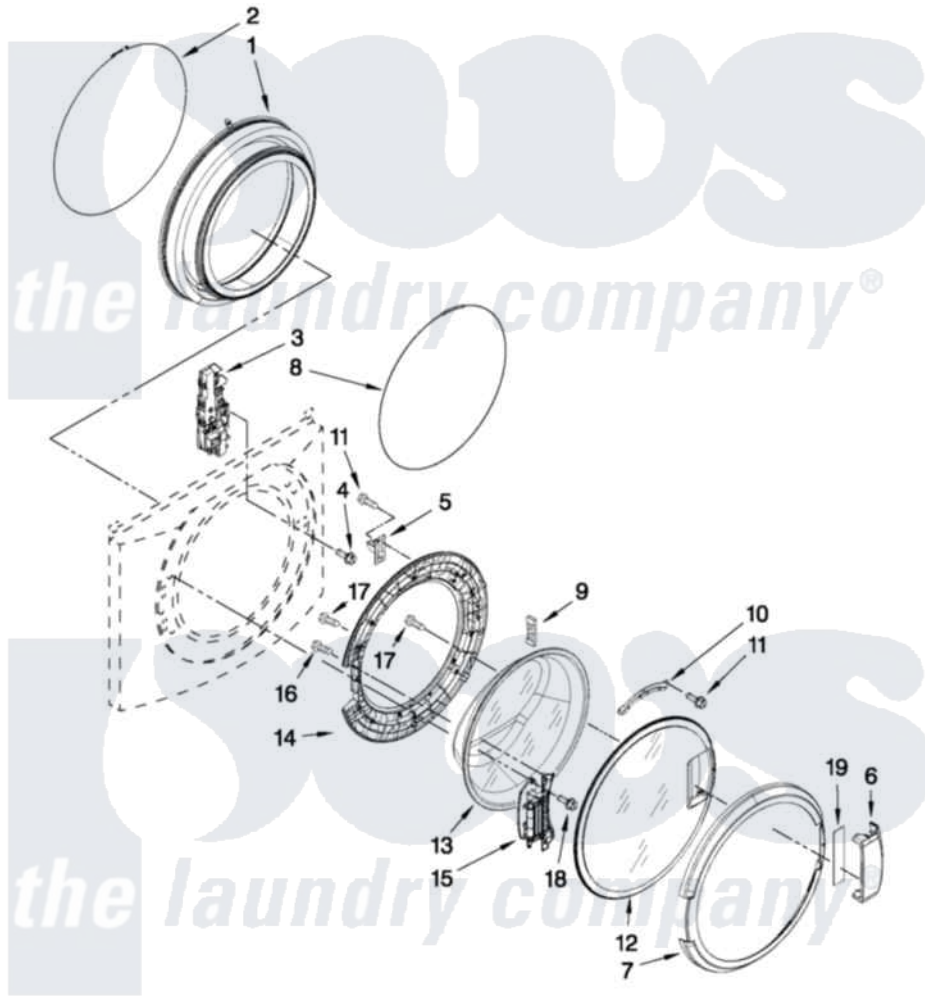

Maytag MHN30PDAGW0 02 - DOOR AND LATCH PARTS

DOOR AND LATCH PARTS

For Model: MHN30PDAGW0
(White)

W10340713

FOR ORDERING INFORMATION REFER TO PARTS PRICE LIST

4

Maytag [Commercial Maytag MHN30PDAGW0 Washer Parts](#) Parts Diagram 02 - DOOR AND LATCH PARTS
Click on the part number to view part

| Item | Original Part Number | Replaced By | Status | Part Description |
|------|---------------------------|---------------------------|--------|------------------------------|
| 1 | W10311051 | | | Bellow |
| 2 | 8540108 | | | Clamp, Bellow To Tub |
| 3 | W10196671 | | | Lock, Door |
| 4 | 8540725 | | | Screw |
| 5 | 8540221 | W10111148 | | Strike |
| 6 | W10117474 | | | Handle, Door |
| 7 | W10198440 | | | Trim Ring, Outer Door |
| 8 | W10217563 | | | Clamp, Bellow To Front Panel |
| 9 | 8540115 | | | Clamp, Support |
| 10 | 8540114 | | | Clamp, Glass |
| 11 | 8540513 | 8182214 | | Screw |
| 12 | W10137404 | | | Frame, Door Front Assembly |
| 13 | W10205548 | W10387885 | | Glass, Door |
| 14 | W10198442 | | | Frame, Door Back Support |
| 15 | W10198417 | | | Hinge, Door |
| 16 | 8540284 | 8181660 | | Screw |

17 8540282
18 W10015090
19 [W10112927](#)

[8181661](#)
[489442](#)

Screw, Actuator
Screw 3 2217757 Roller, Front
Pad, Door Handle