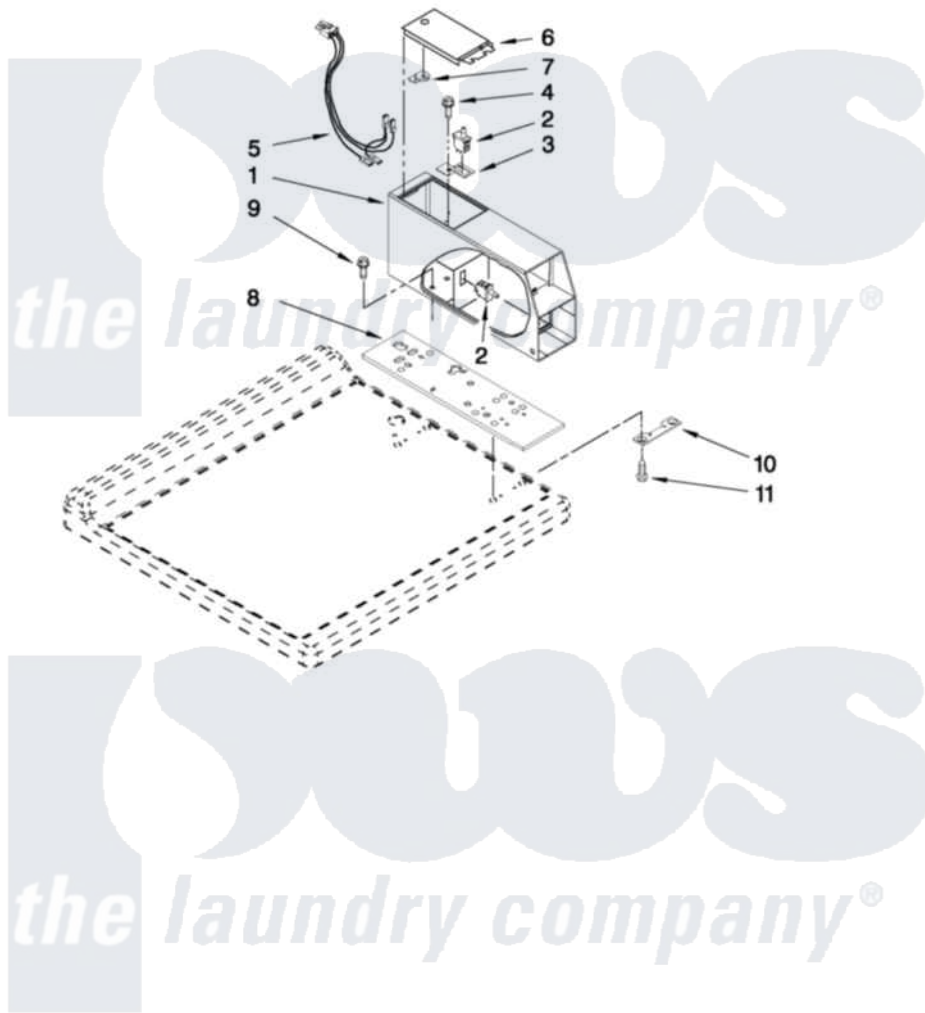

METER CASE PARTS

For Model: MHN30PDAGW0
(White)

W10340713

FOR ORDERING INFORMATION REFER TO PARTS PRICE LIST

6

Maytag [Commercial Maytag MHN30PDAGW0 Washer Parts](#) Parts Diagram 04 - METER CASE PARTS
Click on the part number to view part

Item	Original Part Number	Replaced By	Status	Part Description
1	W10171128			Meter Case
2	W10131838			Switch, Vault And Service Door
3	W10133508			Bracket, Service Switch
4	W10139210			Screw, 8-18 X 5/16
5	W10139456			Wire Harness, Sensor Switch
6	3351136			Service Door Assembly
7	W10145154			Cam, Commercial Lock
8	W10137448			Cushion, Meter Case
9	3349065			Bolt, Meter Case Mounting
10	3347825	3353813		Plate, Mounting
11	98445			Screw, 10-16 X 3/4