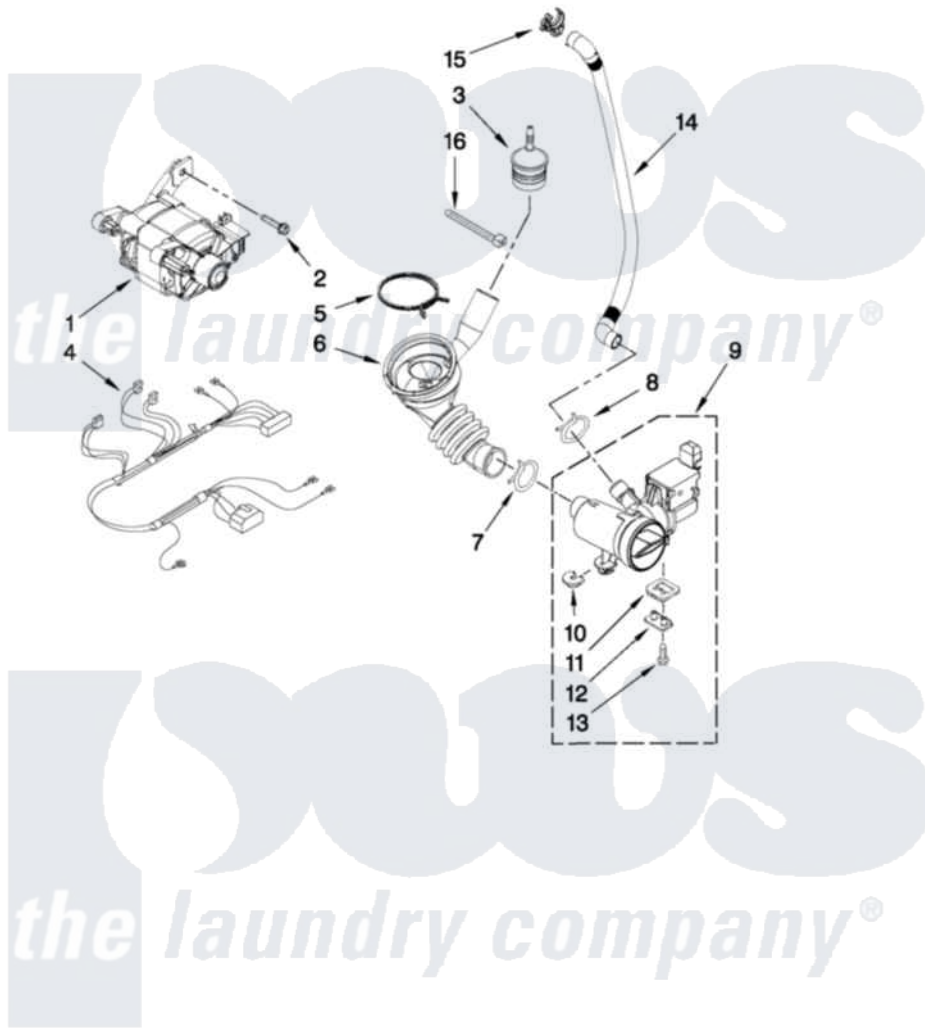

Maytag MHN30PDAGW0 05 - PUMP AND MOTOR PARTS

PUMP AND MOTOR PARTS

For Model: MHN30PDAGW0
(White)

FOR ORDERING INFORMATION REFER TO PARTS PRICE LIST

7

W10340713

Maytag [Commercial Maytag MHN30PDAGW0 Washer Parts](#) Parts Diagram 05 - PUMP AND MOTOR PARTS
Click on the part number to view part

Item	Original Part Number	Replaced By	Status	Part Description
1	W10171927			Motor, Drive
2	8540134			Bolt, Motor
3	8540180	W10405608		Air Trap
4	W10364668			Harness, Motor
5	W10273037			Clamp
6	8540012			Hose, Tub To Pump
7	W10273036			Clamp, Hose
8	356138			Clamp, Hose
9	W10183441			Pump
10	W10191886	W10034820		Foot, Rubber
11	W10191880	W10034830		Foot, Rubber
12	W10190649	8540033		Cap, Right Foot
13	W10167905	8533964		Screw, 10-16 X 1.25
14	W10272563			Hose, Drain- Inner
15	W10003290	8182209		Retainer, Drain Hose
16	2262071			Cable Tie