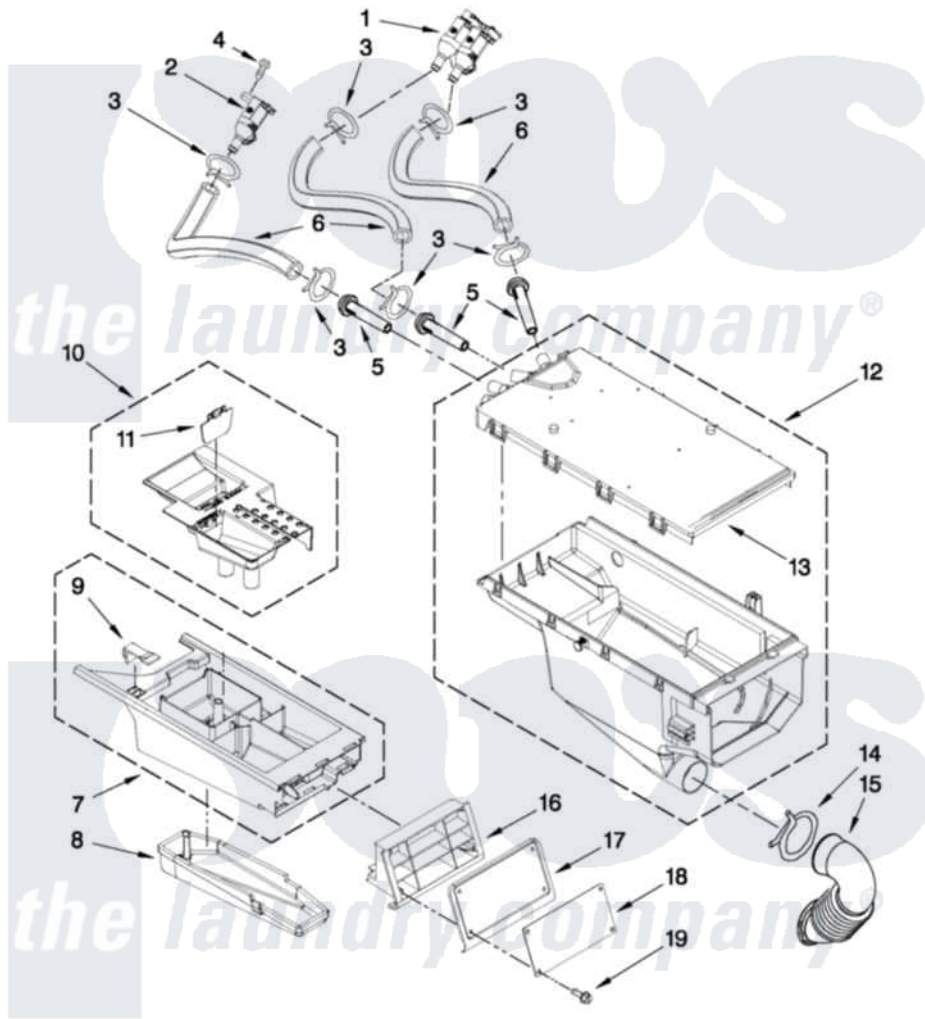

Maytag MHN30PDAGW0 06 - DISPENSER PARTS

DISPENSER PARTS

For Model: MHN30PDAGW0
(White)

FOR ORDERING INFORMATION REFER TO PARTS PRICE LIST

W10340713

8

Maytag Commercial Maytag MHN30PDAGW0 Washer Parts Parts Diagram 06 - DISPENSER PARTS
Click on the part number to view part

Item	Original Part Number	Replaced By	Status	Part Description
1	W10316929			Valve, Water Inlet
2	W10316932			Valve, Water Inlet
3	W10096852	596669		Clamp, Manifold
4	8540282	8181661		Screw, Actuator
5	8183181			Nozzle, Inlet
6	W10212611			Hose, Valve To Dispenser
7	W10376660	W10395619		Drawer
8	8540399			Cover, Detergent Drawer
9	W10198458			Tab, Drawer Release
10	W10275869	W10433390		Dispenser
11	W10298953			Door, Living Hinge
12	W10212603	W10364594		Dispenser
13	W10212604			Plate, Distribution
14	W10273032			Clamp, Hose
15	8540063			Hose, Dispenser To Tub
16	W10137432			Handle, Drawer

17 [W10137460](#)
18 [W10137430](#)
19 [W10137456](#)

Cover, Handle
Facia/Overlay, Drawer
Screw, 8-18 X 1/2