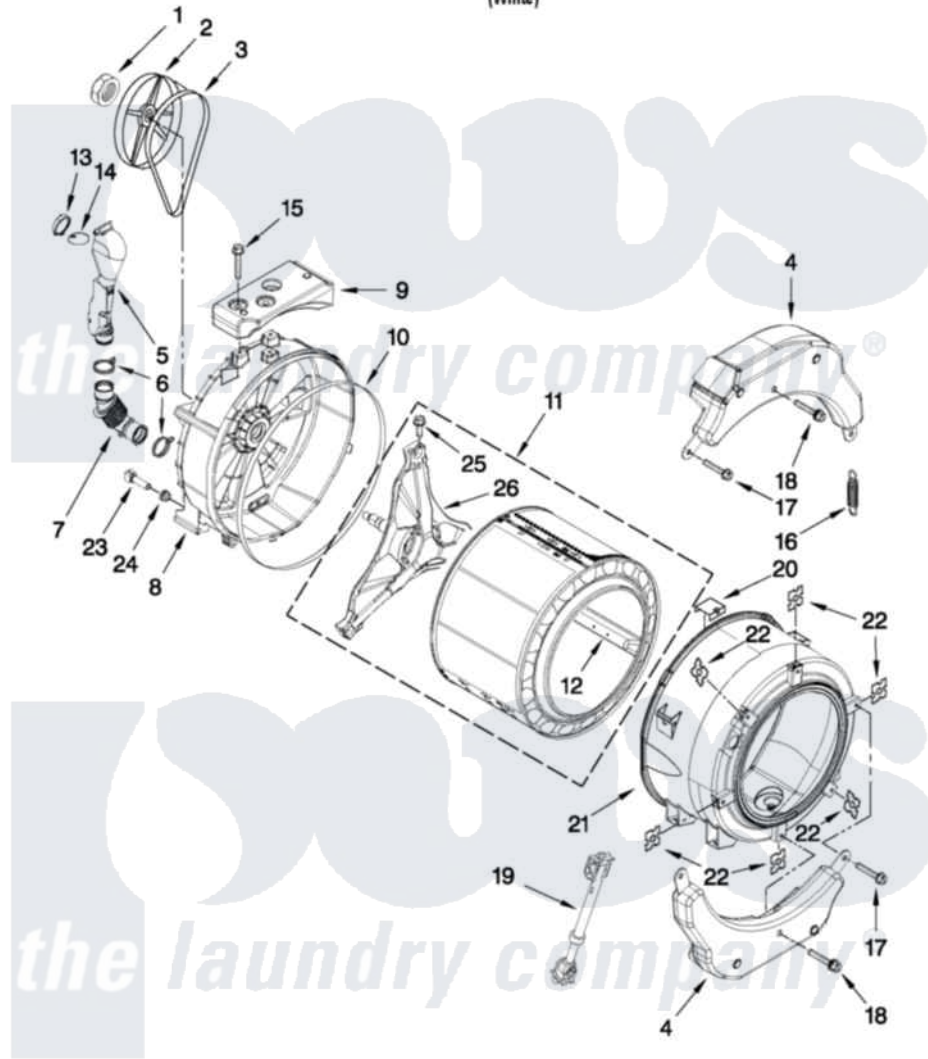

TUB AND BASKET PARTS

For Model: MHN30PDAGW0
(White)

FOR ORDERING INFORMATION REFER TO PARTS PRICE LIST

W10340713

10

Maytag [Commercial Maytag MHN30PDAGW0 Washer Parts](#) Parts Diagram 07 - TUB AND BASKET PARTS
Click on the part number to view part

Item	Original Part Number	Replaced By	Status	Part Description
1	8533999	W10283361		Nut, Pulley
2	8540088C			Pulley
3	W10260319			Belt, Drive
4	W10223198			Counterweight, Front
5	W10142720			Pipe, Ventilation
6	W10273034			Clamp, Vent Hose
7	8540019			Hose, Exhaust
8	W10303574	W10355044		Tub-Outer
9	W10200747			Counterweight, Rear
10	8540090	W10111158		Gasket
11	W10303571			Basket, Complete
12	W10118982			Baffle, Tub
13	W10142721			Connector -Ventilation
14	W10142722			Flap - Ventilation
15	W10246531			Screw, Rear Counterweight
16	W10010360	280159		Spring

17	W10094780	W10182109	Screw-Kit
18	W10259288		Bolt Assembly, Counterweight Center Hole
19	W10015830		Shock Absorber
20	8540092		Clamp, Tub
21	W10266965	W10312454	Tub-Outer
22	8540072	8182512	Nut, Push-In
23	W10176659	8181705	Ntc
24	8540766		Seal, Rubber
25	8540382		Screw
26	8540342		Crosspiece Assembly