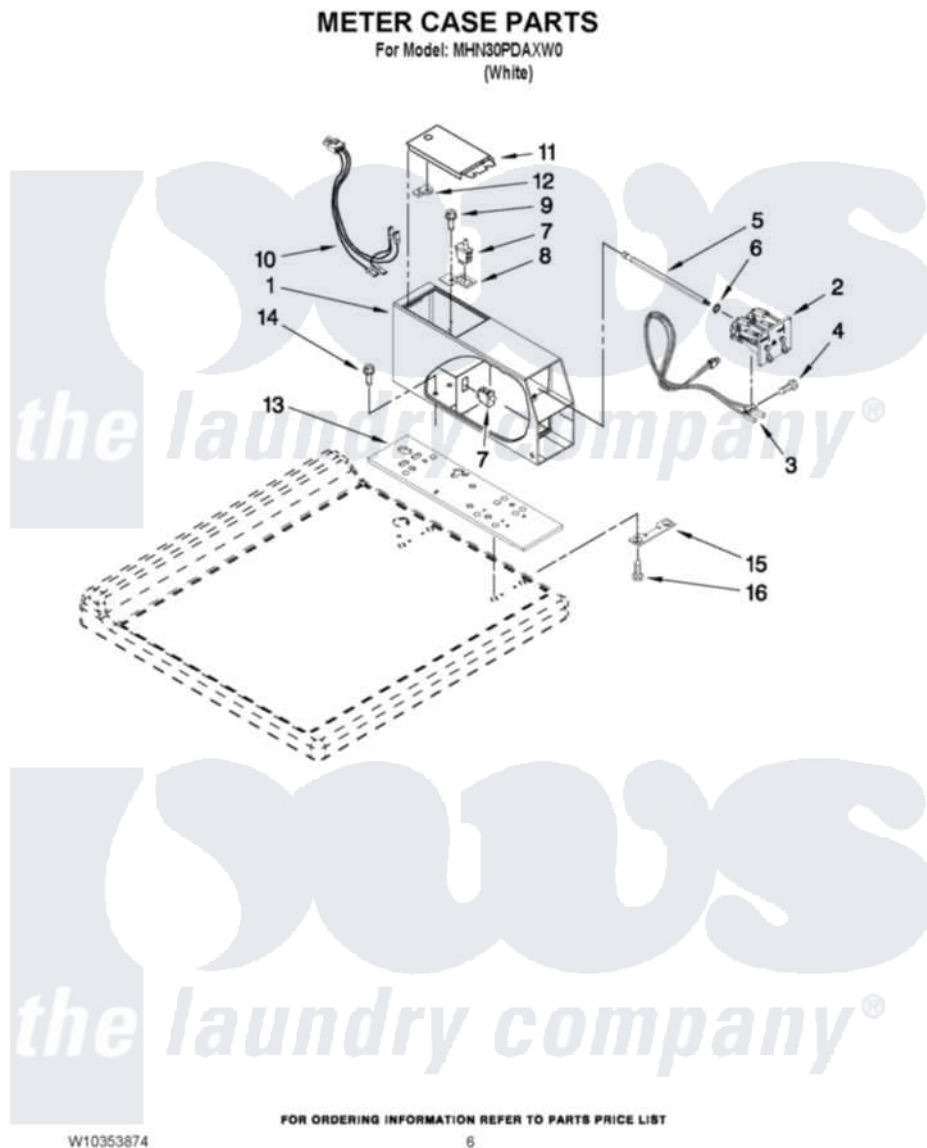

Maytag MHN30PDAXW0 04 - METER CASE PARTS

Maytag [Commercial Maytag MHN30PDAXW0 Washer Parts](#) Parts Diagram 04 - METER CASE PARTS
Click on the part number to view part

Item	Original Part Number	Replaced By	Status	Part Description
1	W10171128			Meter Case
2	W10133245			Dual Coin Drop Assembly
3	W10130178	W10247389		Sensor
4	W10142655			Screw, 6-20 X 1.00
5	W10137319			Hex-Bar Bolt
6	W10068270			Washer, Lock
7	W10131838			Switch, Vault And Service Door
8	W10133508			Bracket, Service Switch
9	W10139210			Screw, 8-18 X 5/16
10	W10139456			Wire Harness, Sensor Switch
11	3351136			Service Door Assembly
12	W10145154			Cam, Commercial Lock
13	W10137448			Cushion, Meter Case
14	3349065			Bolt, Meter Case Mounting
15	3347825	3353813		Plate, Mounting
16	98445			Screw, 10-16 X 3/4