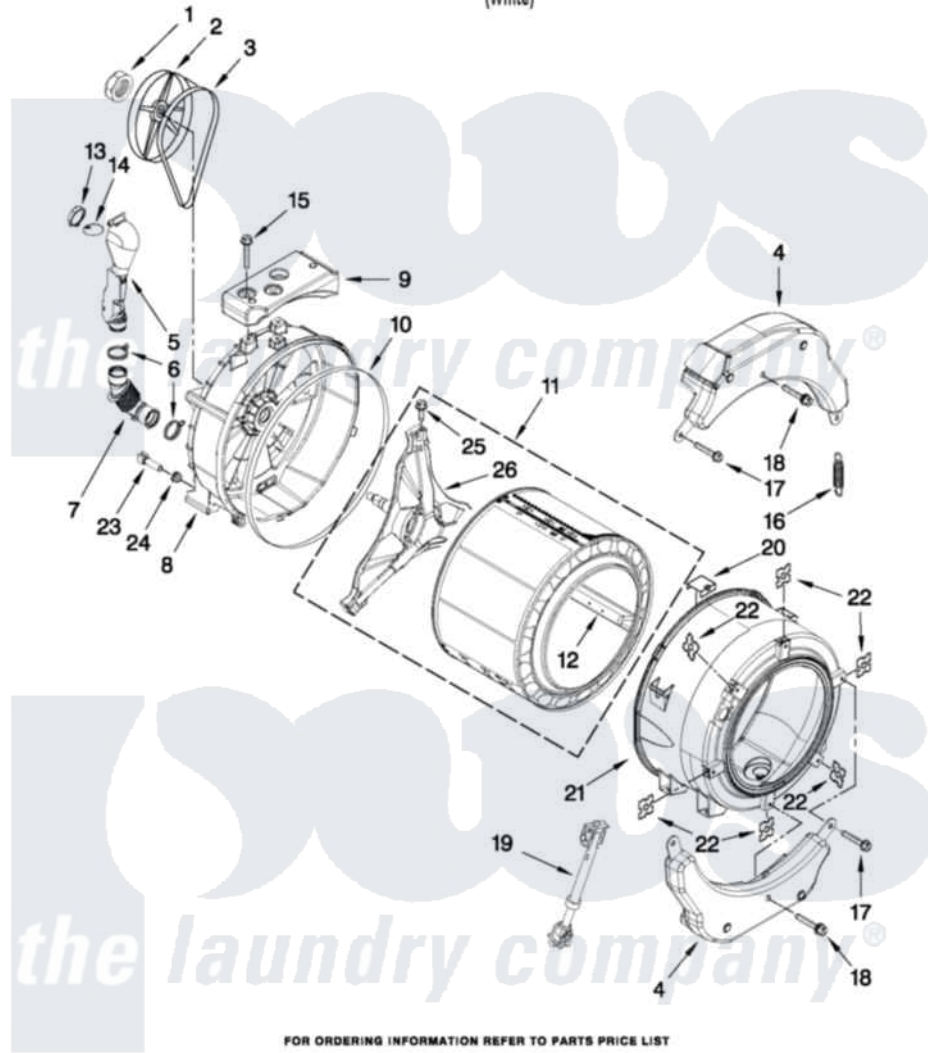

Maytag MHN30PDAXW0 07 - TUB AND BASKET PARTS

TUB AND BASKET PARTS

For Model: MHN30PDAXW0
(White)

W10353874

10

FOR ORDERING INFORMATION REFER TO PARTS PRICE LIST

Maytag [Commercial Maytag MHN30PDAXW0 Washer Parts](#) Parts Diagram 07 - TUB AND BASKET PARTS
Click on the part number to view part

Item	Original Part Number	Replaced By	Status	Part Description
1	8533999	W10283361		Nut, Pulley
2	8540088C			Pulley
3	W10260319			Belt, Drive
4	W10223198			Counterweight, Front
5	W10142720			Pipe, Ventilation
6	8540010	W10208156		Clamp
7	8540019			Hose, Exhaust
8	W10303574	W10355044		Tub-Outer
9	W10200747			Counterweight, Rear
10	8540090	W10111158		Gasket
11	W10303571			Basket, Complete
12	W10118982			Baffle, Tub
13	W10142721			Connector -Ventilation
14	W10142722			Flap - Ventilation
15	W10246531			Screw, Rear Counterweight
16	W10010360	280159		Spring

17	W10094780	W10182109	Screw-Kit
18	W10259288		Bolt Assembly, Counterweight Center Hole
19	W10015830		Shock Absorber
20	8540092		Clamp, Tub
21	W10266965	W10312454	Tub-Outer
22	8540072	8182512	Nut, Push-In
23	W10176659	8181705	Ntc
24	8540766		Seal, Rubber
25	8540382		Screw
26	8540342		Crosspiece Assembly