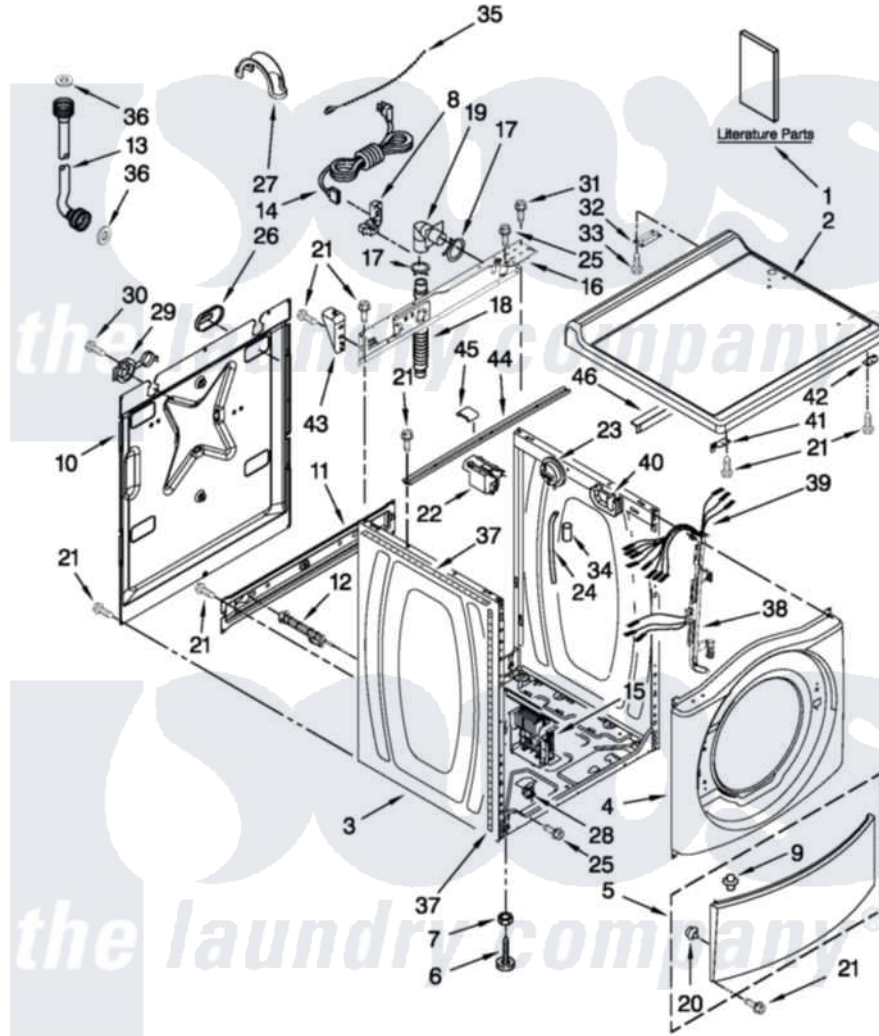

Maytag MHN30PDBWW0 01 - TOP AND CABINET PARTS

TOP AND CABINET PARTS

For Model: MHN30PDBWW0
(White)

FOR ORDERING INFORMATION REFER TO PARTS PRICE LIST

W10487498

2

Maytag [Commercial Maytag MHN30PDBWW0 Washer Parts](#) Parts Diagram 01 - TOP AND CABINET PARTS
Click on the part number to view part

Item	Original Part Number	Replaced By	Status	Part Description
1	W10353871		Not Available	INSTALLATION INSTRUCTIONS
"	W10311068		Not Available	TECH SHEET (ENGLISH)
"	W10311070		Not Available	TECH SHEET (FRENCH)
"	W10487498		Not Available	REPAIR PARTS LIST
2	W10137411			Top
3	W10208642		Not Available	CABINET
4	W10306505			Panel, Front
5	8540813	8540664		Toe Panel
6	W10245373			Foot, Leveling
7	3359452			Nut, Lock
8	W10110676	8182635		Strain Relief
9	8518891			Rivet
10	W10258342			Panel, Rear
11	W10189659			Brace, Transport
12	W10251449	W10285622		Bolt
13	W10194208	89503		Hose-Inlet