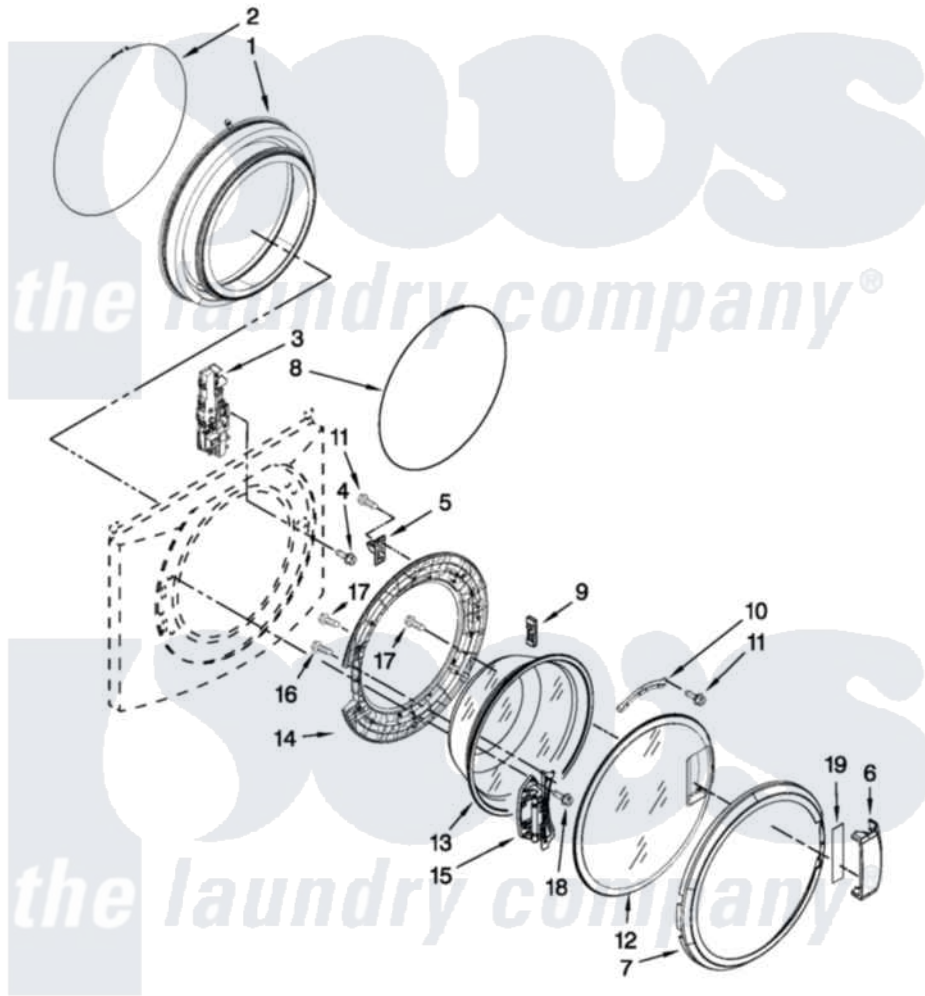

Maytag MHN30PDBWW0 02 - DOOR AND LATCH PARTS

DOOR AND LATCH PARTS

For Model: MHN30PDBWW0
(White)

FOR ORDERING INFORMATION REFER TO PARTS PRICE LIST

W10487498

4

Maytag [Commercial Maytag MHN30PDBWW0 Washer Parts](#) Parts Diagram 02 - DOOR AND LATCH PARTS
Click on the part number to view part

Item	Original Part Number	Replaced By	Status	Part Description
1	W10311051			Bellow
2	8540108			Clamp, Bellow To Tub
3	W10375379			Lock, Door
4	8540725			Screw
5	8540221	W10111148		Strike
6	W10117474			Handle, Door
7	W10198440			Trim Ring, Outer Door
8	W10217563			Clamp, Bellow To Front Panel
9	8540115			Clamp, Support
10	8540114			Clamp, Glass
11	8540513	8182214		Screw
12	W10137404			Frame, Door Front Assembly
13	W10388315			Glass, Door
14	W10198442			Frame, Door Back Support
15	W10198417			Hinge, Door
16	8540284	8181660		Screw

17 8540282
18 W10015090
19 [W10112927](#)

[8181661](#)
[489442](#)

Screw, Actuator
Screw 3 2217757 Roller, Front
Pad, Door Handle