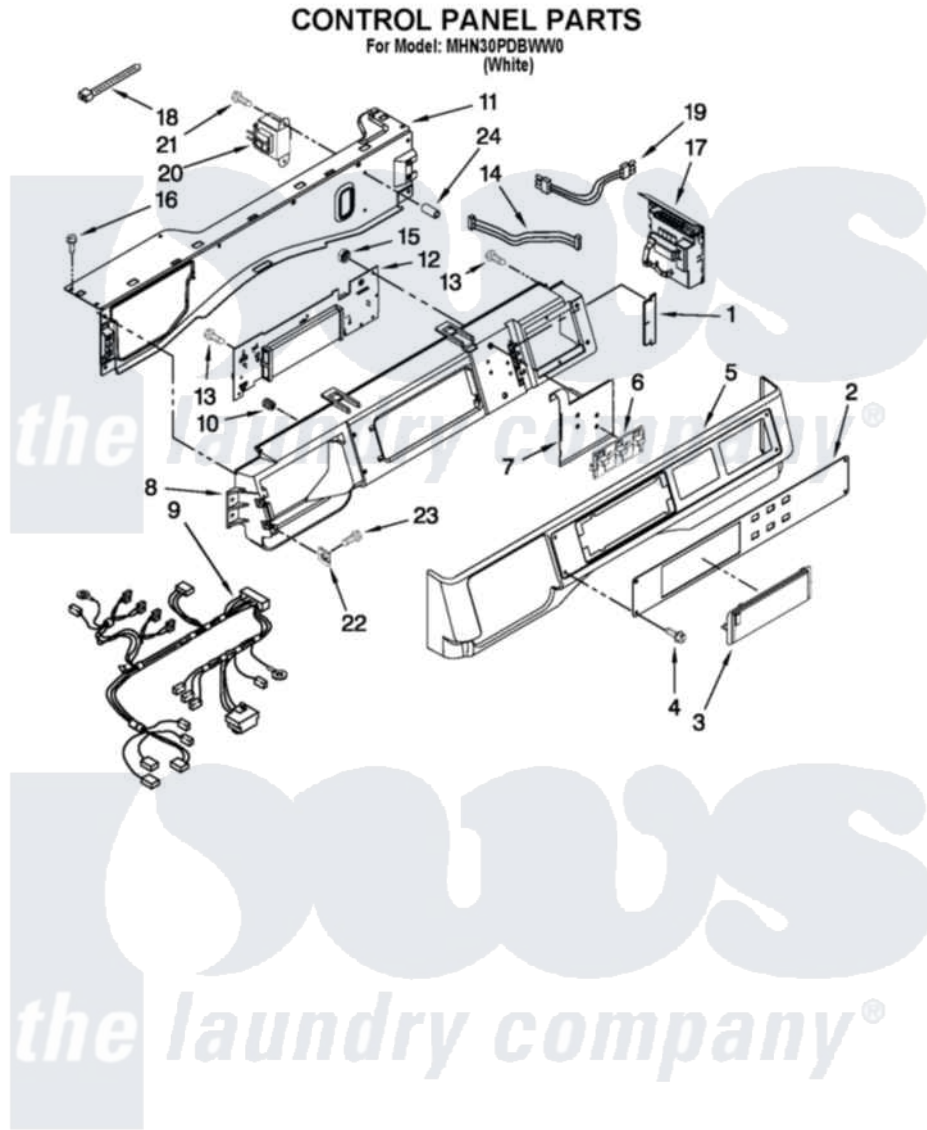

Maytag MHN30PDBWW0 03 - CONTROL PANEL PARTS

FOR ORDERING INFORMATION REFER TO PARTS PRICE LIST

5

W10487498

Maytag [Commercial Maytag MHN30PDBWW0 Washer Parts](#) Parts Diagram 03 - CONTROL PANEL PARTS
Click on the part number to view part

Item	Original Part Number	Replaced By	Status	Part Description
1	W10187276			Seal, Console
2	W10313105			Facia / Overlay
3	W10267645			Cover, Display
4	W10137457			Screw, 8-32 X 3/64
5	W10137458			Console, Outer
6	W10131113			Push Button
7	W10135255			Assembly, Membrane Switch And Backer Plate
8	W10137426			Console, Inner
9	W10298333			Harness, Wiring Includes The Following Cable Sets:
NI	N/P		Not Available	THE FOLLOWING CABLE SETS: (NOT ILLUSTRATED)
"	W10179481			Coin Drop To CCU
"	W10232996			CCU To Cold Fill Valve
"	W10232997			CCU To Hot Fill Valve
10	W10189313			Inserts

11	W10240776		Brace, Top Front
12	W10311189		User Interface
13	489136		Screw, 3-24 X 1/32
14	W10155150		Harness, Test
15	W10139046		Nut 6-32
16	W10015090	489442	Screw 3 2217757 Roller, Front
17	W10487817	Not Available	MICROCOMPUTER, MACHINE CONTROL
18	3429563	2205813	Strap
19	W10299342		Harness, Wiring
20	W10131839		Transformer 120 To 22.5 Vac
21	8540329		Screw, 8-18 X 7/16
22	9781235		NUt, U-Type
23	W10131119		Screw, 8-18 X 5/16
24	W10018050		Caplug