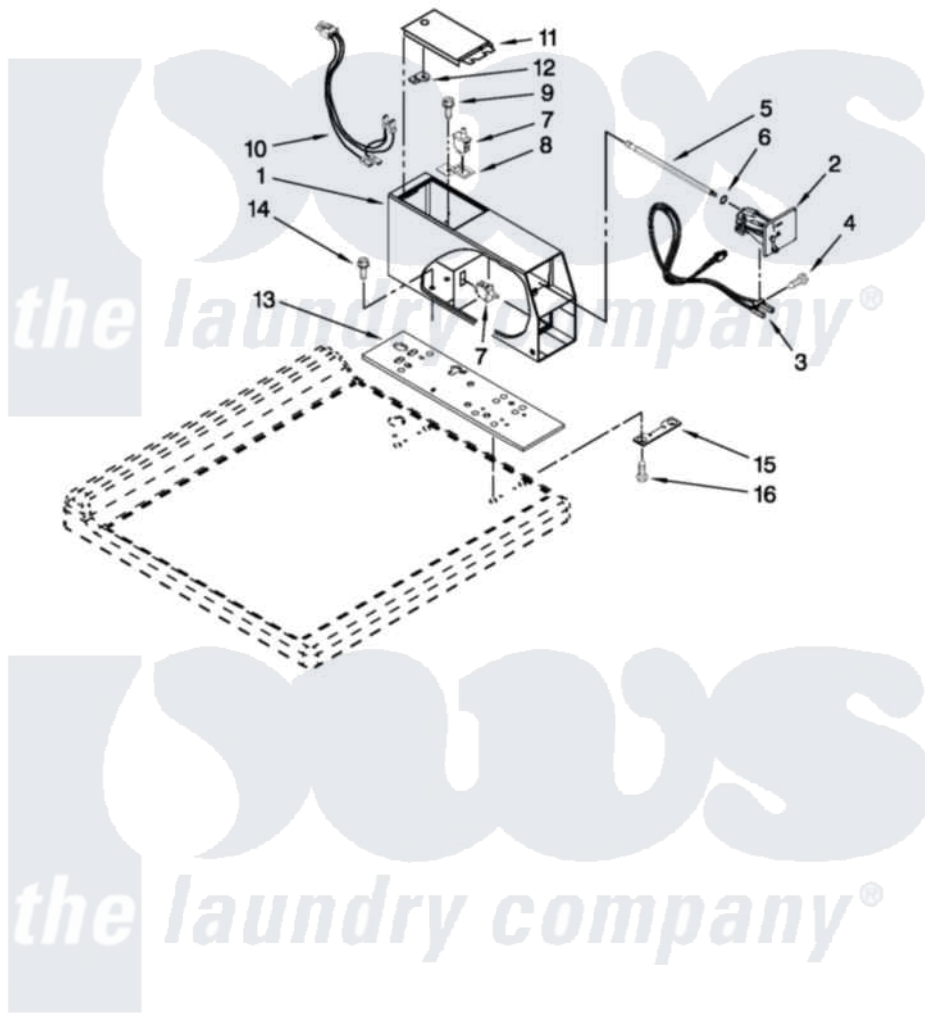

Maytag MHN30PDBWW0 04 - METER CASE PARTS

METER CASE PARTS

For Model: MHN30PDBWW0
(White)

FOR ORDERING INFORMATION REFER TO PARTS PRICE LIST

W10487498

6

[Maytag Commercial Maytag MHN30PDBWW0 Washer Parts](#) Parts Diagram 04 - METER CASE PARTS

[Click on the part number to view part](#)

Item	Original Part Number	Replaced By	Status	Part Description
1	W10171128			Meter Case
2	W10133242			Coin Drop Assembly
3	W10130178	W10247389		Sensor
4	W10142655			Screw, 6-20 X 1.00
5	W10137319			Hex-Bar Bolt
6	W10068270			Washer, Lock
7	W10131838			Switch, Vault And Service Door
8	W10133508			Bracket, Service Switch
9	W10139210			Screw, 8-18 X 5/16
10	W10139456			Wire Harness, Sensor Switch
11	3351136			Service Door Assembly
12	W10145154			Cam, Commercial Lock
13	W10137448			Cushion, Meter Case
14	3349065			Bolt, Meter Case Mounting
15	3347825	3353813		Plate, Mounting
16	98445			Screw, 10-16 X 3/4