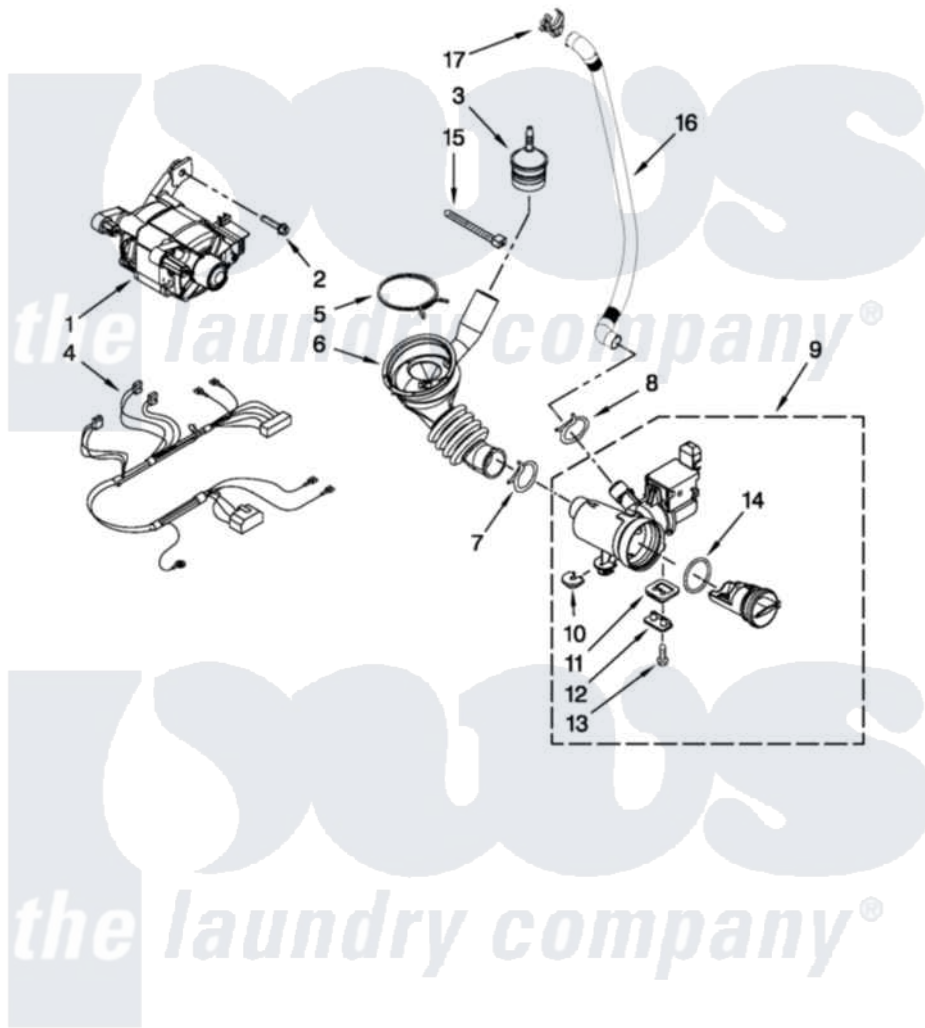

Maytag MHN30PDBWW0 05 - PUMP AND MOTOR PARTS

PUMP AND MOTOR PARTS

For Model: MHN30PDBWW0
(White)

FOR ORDERING INFORMATION REFER TO PARTS PRICE LIST

7

W10487498

Maytag [Commercial Maytag MHN30PDBWW0 Washer Parts](#) Parts Diagram 05 - PUMP AND MOTOR PARTS
Click on the part number to view part

Item	Original Part Number	Replaced By	Status	Part Description
1	W10171927			Motor, Drive
2	8540134			Bolt, Motor
3	W10405608			Air Trap
4	W10201879			Harness, Motor
5	8181734	696392		Hose Clamp
6	8540012			Hose, Tub To Pump
7	370448	616099		Clamp
8	356138			Clamp, Hose
9	W10130913			Pump
10	W10034820			Foot, Rubber
11	W10034830			Foot, Rubber
12	8540033			Cap, Right Foot
13	8533964			Screw, 10-16 X 1.25
14	8540025	W10130913		Pump
15	2262071			Cable Tie
16	W10272563			Hose, Drain- Inner