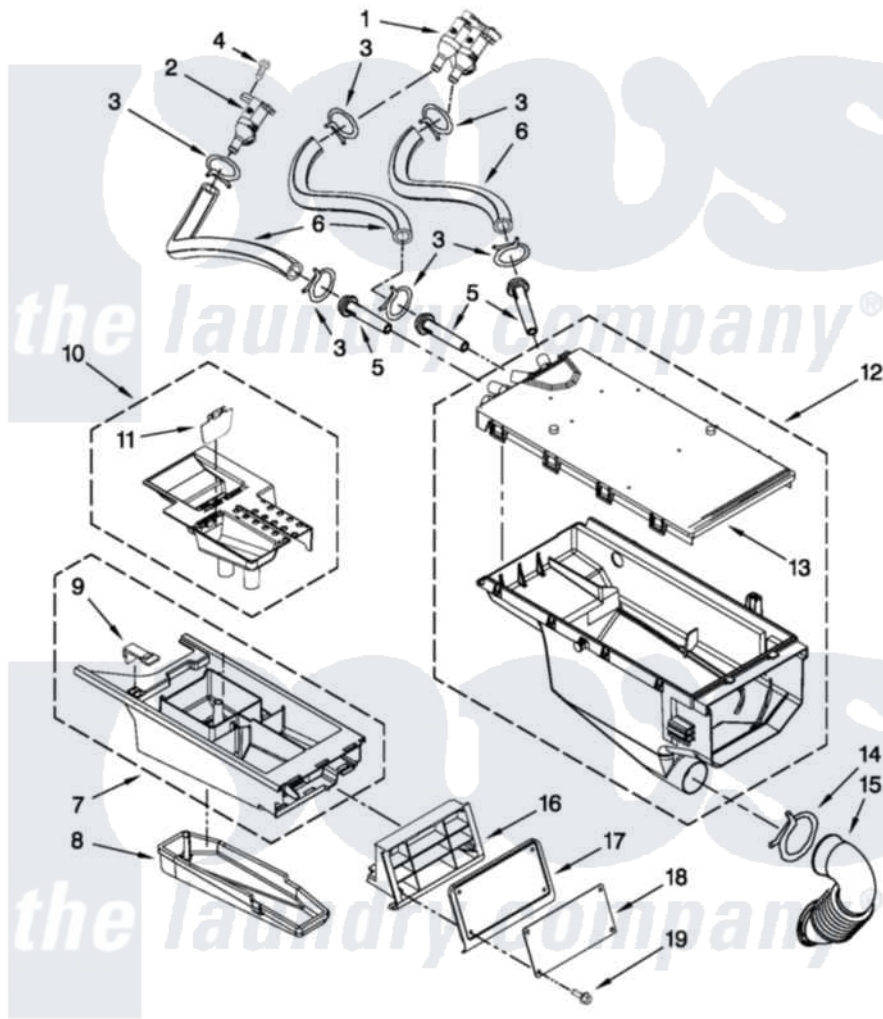

Maytag MHN30PDBWW0 06 - DISPENSER PARTS

DISPENSER PARTS

For Model: MHN30PDBWW0
(White)

FOR ORDERING INFORMATION REFER TO PARTS PRICE LIST

W10487498

8

Maytag [Commercial Maytag MHN30PDBWW0 Washer Parts](#) Parts Diagram 06 - DISPENSER PARTS
Click on the part number to view part

Item	Original Part Number	Replaced By	Status	Part Description
1	W10212596			Valve, Water Inlet
2	W10212598			Valve, Water Inlet
3	370450	596669		Clamp, Manifold
4	8540282	8181661		Screw, Actuator
5	8183181			Nozzle, Inlet
6	W10212611			Hose, Valve To Dispenser
7	8540402			Drawer, Detergent
8	8540399			Cover, Detergent Drawer
9	W10198458			Tab, Drawer Release
10	W10407371	W10433390		Dispenser
11	W10298953			Door, Living Hinge
12	W10212603	W10364594		Dispenser
13	W10212604			Plate, Distribution
14	8281276			Clamp, Hose
15	8540063			Hose, Dispenser To Tub
16	W10137432			Handle, Drawer